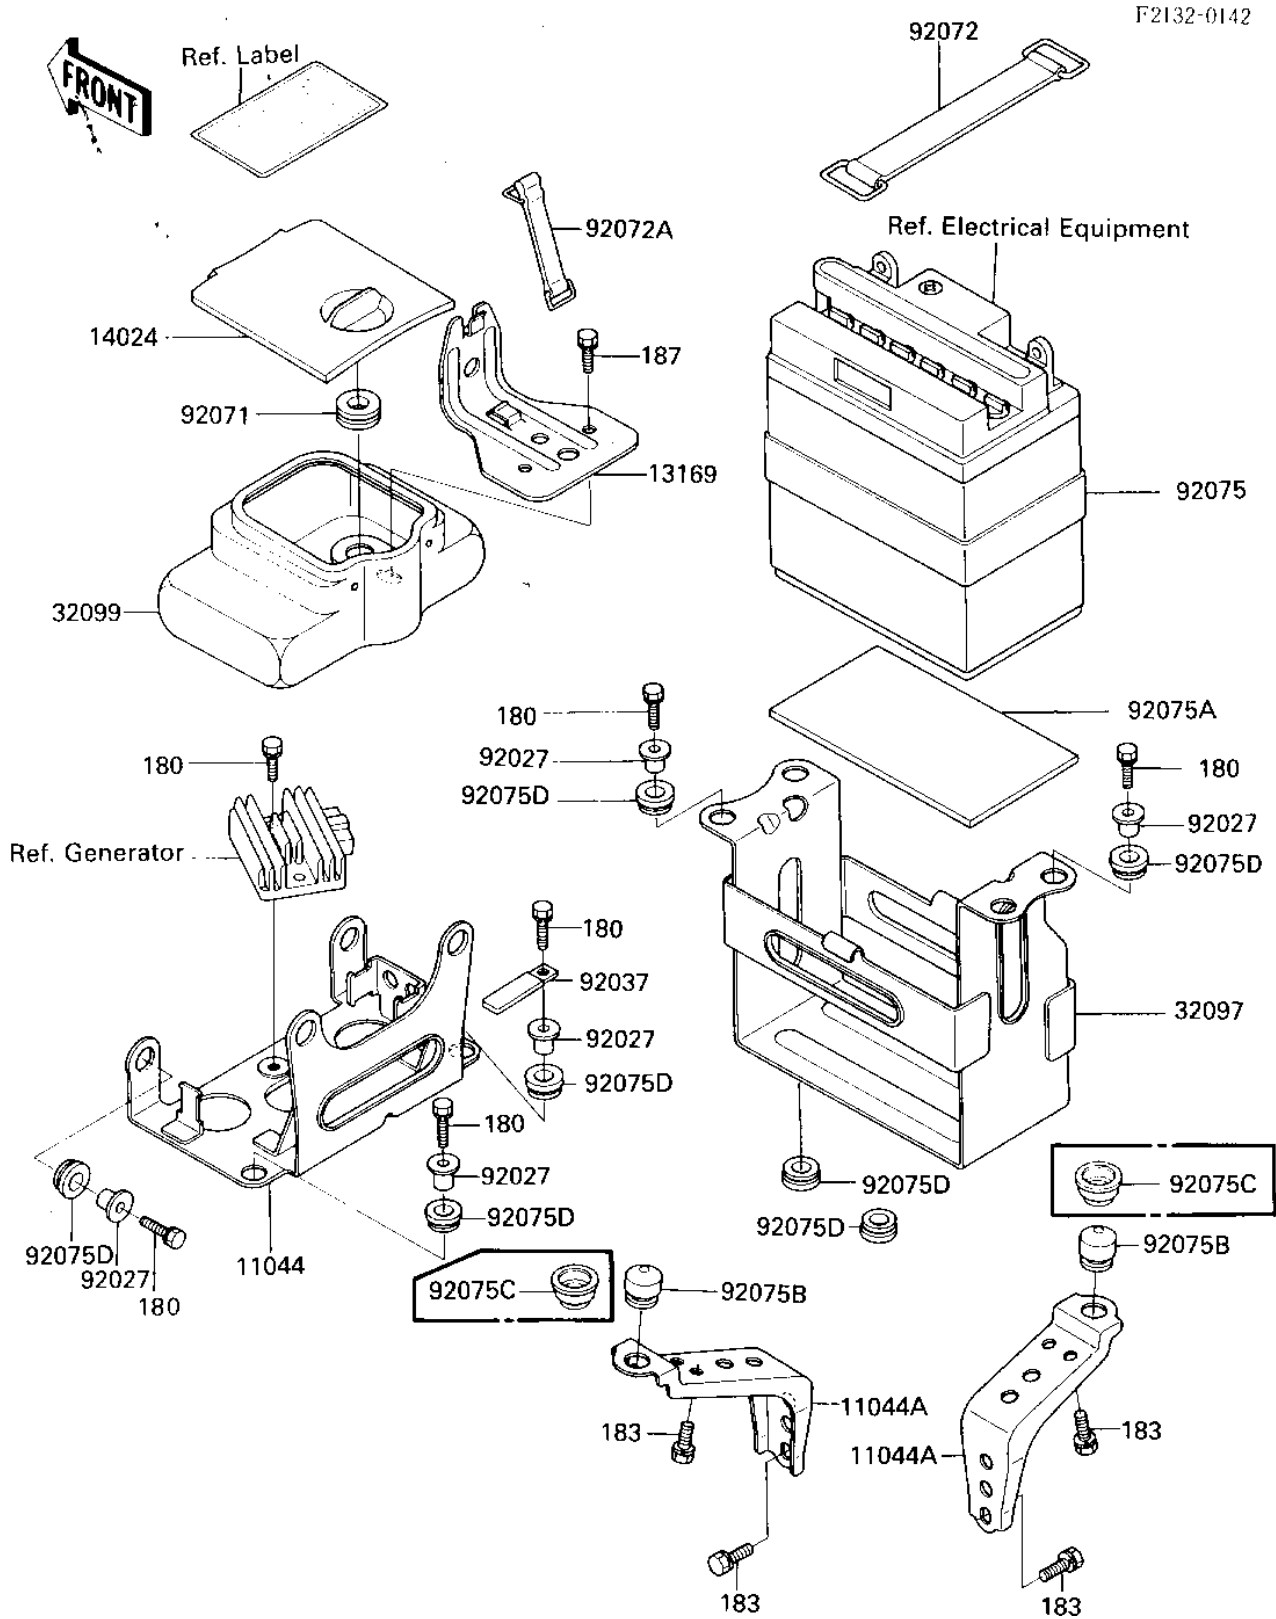

1985 Bayou 185 PARTS DIAGRAM

BATTERY CASE/TOOL CASE

1985 Bayou 185 PARTS LIST

BATTERY CASE/TOOL CASE

ITEM NAME	PART NUMBER	QUANTITY
BRACKET,ELECTRIC (Ref # 11044)	11043-1836	1
BRACKET,CARRIER (Ref # 11044A)	11044-1227	2
PLATE,TOOL CASE (Ref # 13169)	13169-1945	1
COVER,TOOL CASE,BLACK (Ref # 14024)	14025-1941-6Z	1
CASE-BATTERY (Ref # 32097)	32097-1110	1
CASE,TOOL (Ref # 32099)	32099-1065	1
COLLAR (Ref # 92027)	92027-194	8
CLAMP,WIRING HARNESS (Ref # 92037)	92037-1069	2
GROMMET (Ref # 92071)	92071-056	1
BAND BATTERY (Ref # 92072)	92072-006	1
BAND,RESERVE TANK (Ref # 92072A)	92072-1085	1
MAT-BATTERY SIDE (Ref # 92075)	32103-023	1
DAMPER,BATTERY CASE (Ref # 92075A)	92075-1695	1
DAMPER (Ref # 92075B)	92075-1744	2
DAMPER RUBBER (Ref # 92075D)	92075-277	10
BOLT-UPSET-WS (Ref # 180)	180D0620	10
BOLT-UPSET-WS-SMALL (Ref # 183)	183J0814	6
BOLT-UPSET-WSP (Ref # 187)	187C0614	2