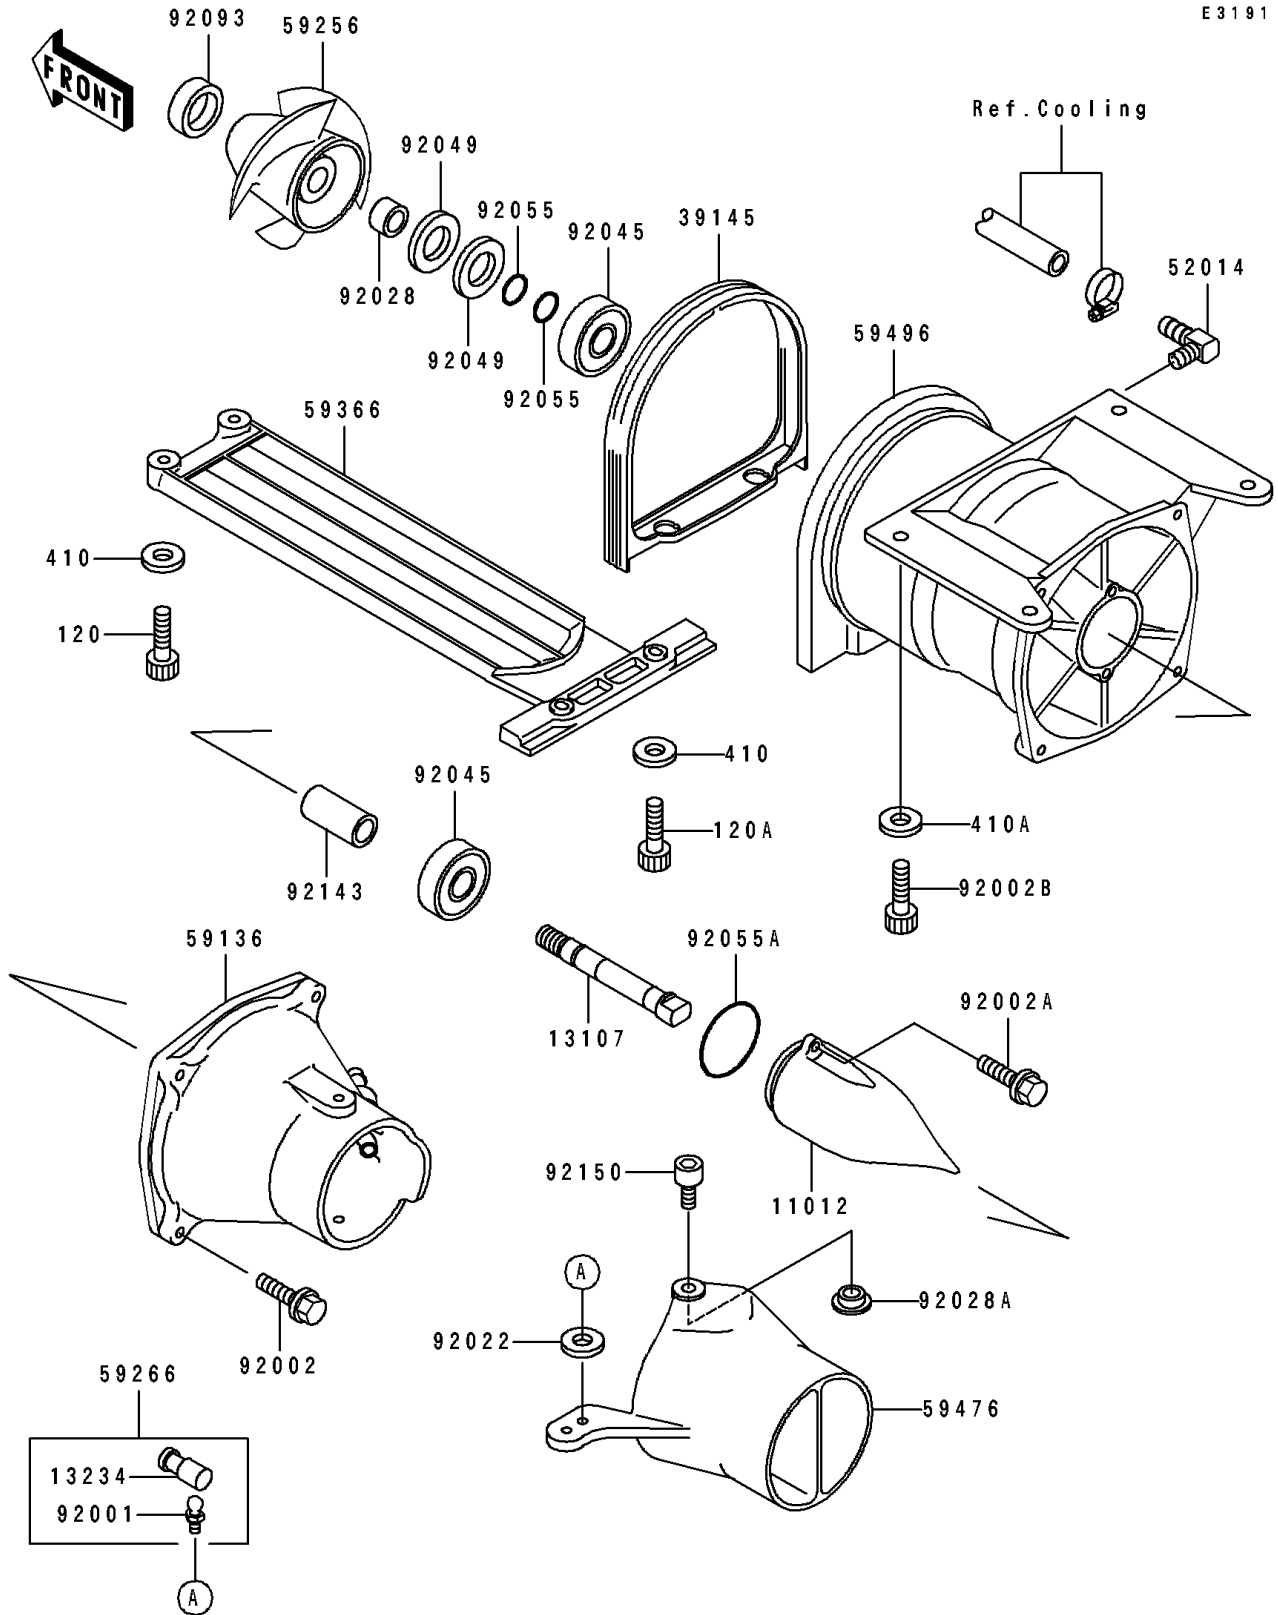

1994 XiR PARTS DIAGRAM

Jet Pump

E3191

1994 XiR PARTS LIST

Jet Pump

ITEM NAME	PART NUMBER	QUANTITY
CAP,JET PUMP (Ref # 11012)	11012-3712	1
SHAFT,JET PUMP (Ref # 13107)	13107-3721	1
SHAFT-COMP,JOINT (Ref # 13234)	13234-3708	1
TRIM-SEAL (Ref # 39145)	39145-3735	1
ELBOW (Ref # 52014)	52014-3708	1
NOZZLE-PUMP (Ref # 59136)	59136-3716	1
IMPELLER (Ref # 59256)	59256-3729	1
JOINT-BALL (Ref # 59266)	59266-3707	1
GRATE (Ref # 59366)	59366-3707	1
NOZZLE-STRG (Ref # 59476)	59476-3720	1
VANE-GUIDE (Ref # 59496)	59496-3703	1
BOLT,BALL,6MM (Ref # 92001)	92001-3703	1
BOLT,6X30 (Ref # 92002)	92002-3726	4
BOLT,6X16 (Ref # 92002A)	92002-3728	2
BOLT,SOCKET,8X20 (Ref # 92002B)	92002-3771	4
WASHER (Ref # 92022)	92022-567	1
BUSHING,17X25X15 (Ref # 92028)	92028-3717	1
BUSHING (Ref # 92028A)	92028-3751	2
BEARING-BALL,#63032RD (Ref # 92045)	92045-3706	2
SEAL-OIL,TBY25X47X6 (Ref # 92049)	92049-3714	2
RING-O,13X1.9 (Ref # 92055)	92055-1021	2
RING-O (Ref # 92055A)	92055-3706	1
SEAL,JET PUMP (Ref # 92093)	92093-3739	1
COLLAR,17.4X25.4X53 (Ref # 92143)	92143-3708	1
BOLT (Ref # 92150)	92150-3832	2
BOLT-SOCKET (Ref # 120)	120R0616	2
BOLT-SOCKET,6X20 (Ref # 120A)	120R0620	2
WASHER-PLAIN-SMALL,6MM (Ref # 410)	410S0600	4
WASHER-PLAIN-SMALL,8MM (Ref # 410A)	410S0800	4