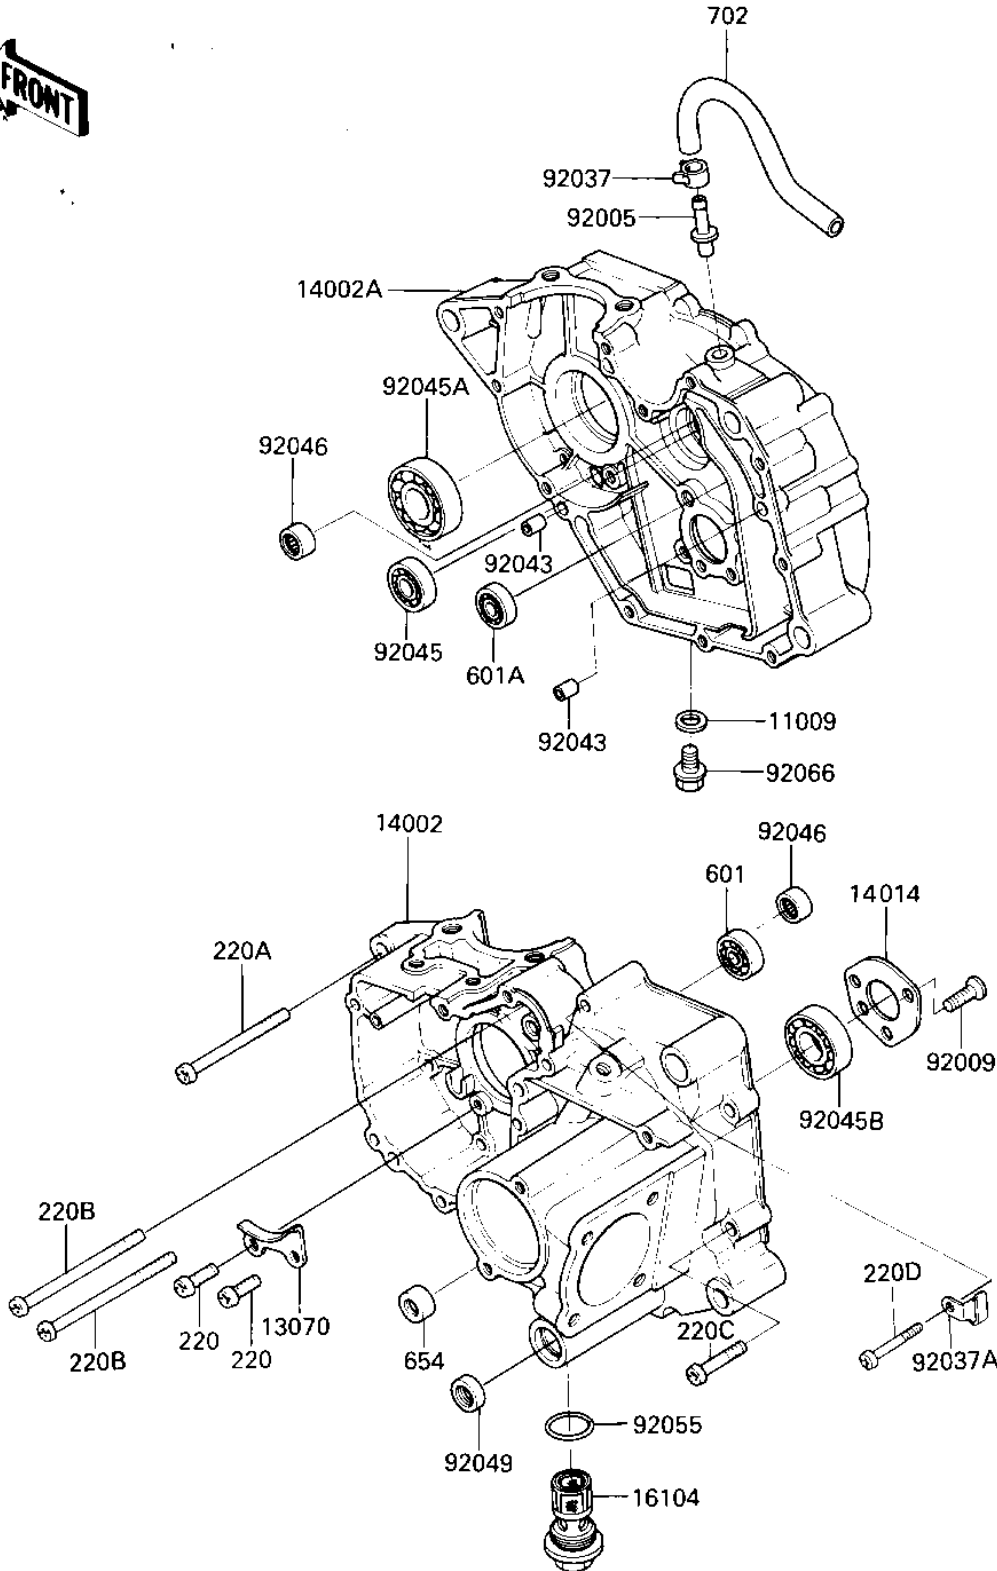

1985 Bayou 185 PARTS DIAGRAM

CRANKCASE

E1411-0132

1985 Bayou 185 PARTS LIST

CRANKCASE

ITEM NAME	PART NUMBER	QUANTITY
GASKET,DRIN PLUG (Ref # 11009)	92065-097	1
GUIDE,CAM CHAIN (Ref # 13070)	13070-1110	1
CRANKCASE,LH (Ref # 14002)	14002-1337	1
CRANKCASE,RH (Ref # 14002A)	14002-1338	1
PLATE-POSITION (Ref # 14014)	14014-1055	1
FILTER-COMP (Ref # 16104)	16104-1055	1
FITTING,BREATHER PIPE (Ref # 92005)	92005-1124	1
SCREW,6X14 (Ref # 92009)	92009-1349	4
CLAMP (Ref # 92037)	92037-1181	1
CLAMP (Ref # 92037A)	92037-1724	1
PIN-DOWEL (Ref # 92043)	92042-007	2
BEARING-BALL,#6204 (Ref # 92045)	92045-1032	1
BEARING-BALL,6305JR2C (Ref # 92045A)	92045-1120	1
BEARING-BALL,TMB304CC (Ref # 92045B)	92045-1142	1
BRG,NEEDLE,HMK1515B (Ref # 92046)	92046-060	2
OIL SEAL,TB13225.5 (Ref # 92049)	92051-005	1
RING-O,25.7X2.4 (Ref # 92055)	92055-1136	1
PLUG,OIL DRAIN,12X15 (Ref # 92066)	92066-1174	1
SCREW PAN HEAD 6X14 (Ref # 220)	220B0614	2
SCREW PAN HEAD 6X60 (Ref # 220A)	220B0660	3
SCREW PAN HEAD 6X70 (Ref # 220B)	220B0670	2
SCREW-PAN-CROS (Ref # 220C)	220X0635	5
SCREW-PAN-CROS (Ref # 220D)	220X0650	1
BEARING BALL (Ref # 601)	601A6202Z	1
BEARING BALL #6202 (Ref # 601A)	601B6202	1
SEAL OIL (Ref # 654)	654B14257	1
TUBE-RUBBER (Ref # 702)	702A08400	1