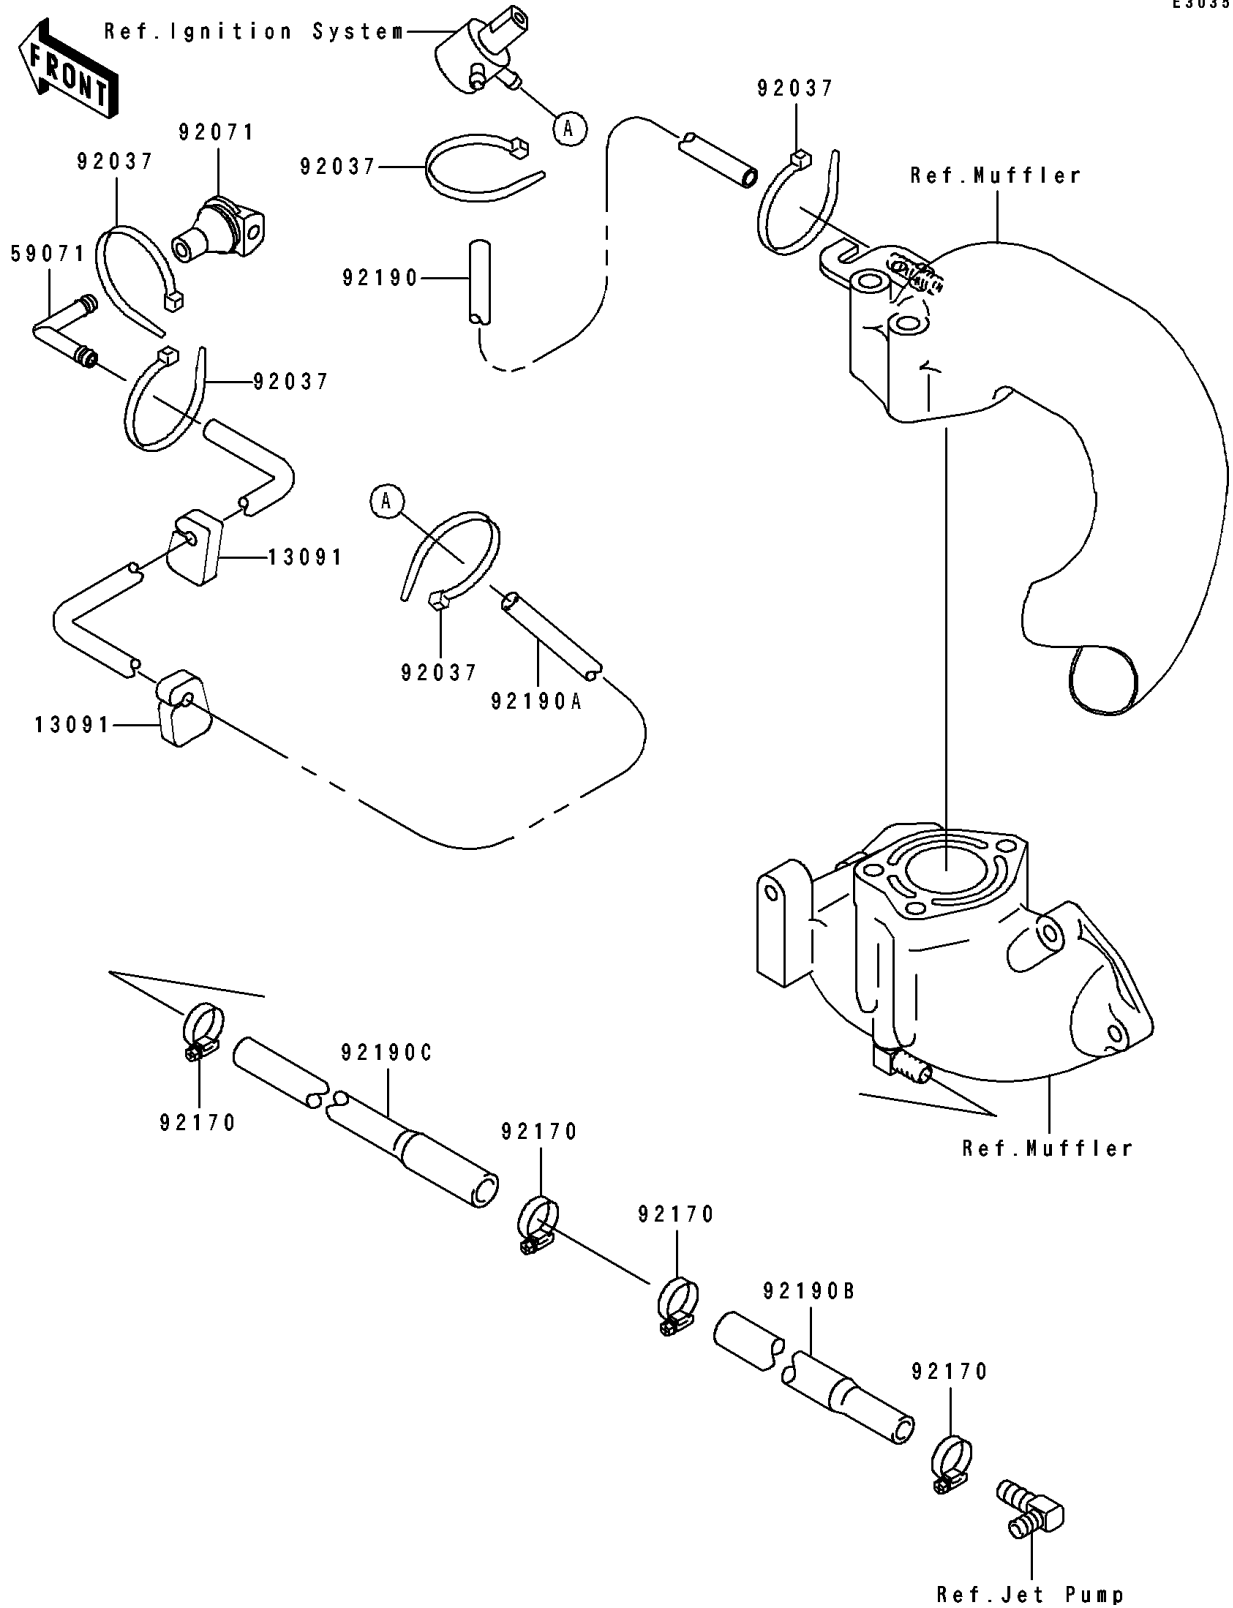

1994 XiR PARTS DIAGRAM

Cooling

E3035

1994 XiR PARTS LIST

Cooling

ITEM NAME	PART NUMBER	QUANTITY
HOLDER (Ref # 13091)	13091-3712	2
JOINT (Ref # 59071)	59071-3706	1
CLAMP (Ref # 92037)	92037-1173	5
GROMMET (Ref # 92071)	92071-3736	1
CLAMP (Ref # 92170)	92170-3718	4
TUBE,5.8X10.8X500 (Ref # 92190)	92190-3846	1
TUBE,5.8X10.8X730 (Ref # 92190A)	92190-3899	1
TUBE,JET PUMP-HULL (Ref # 92190B)	92190-3915	1
TUBE (Ref # 92190C)	92190-3964	1