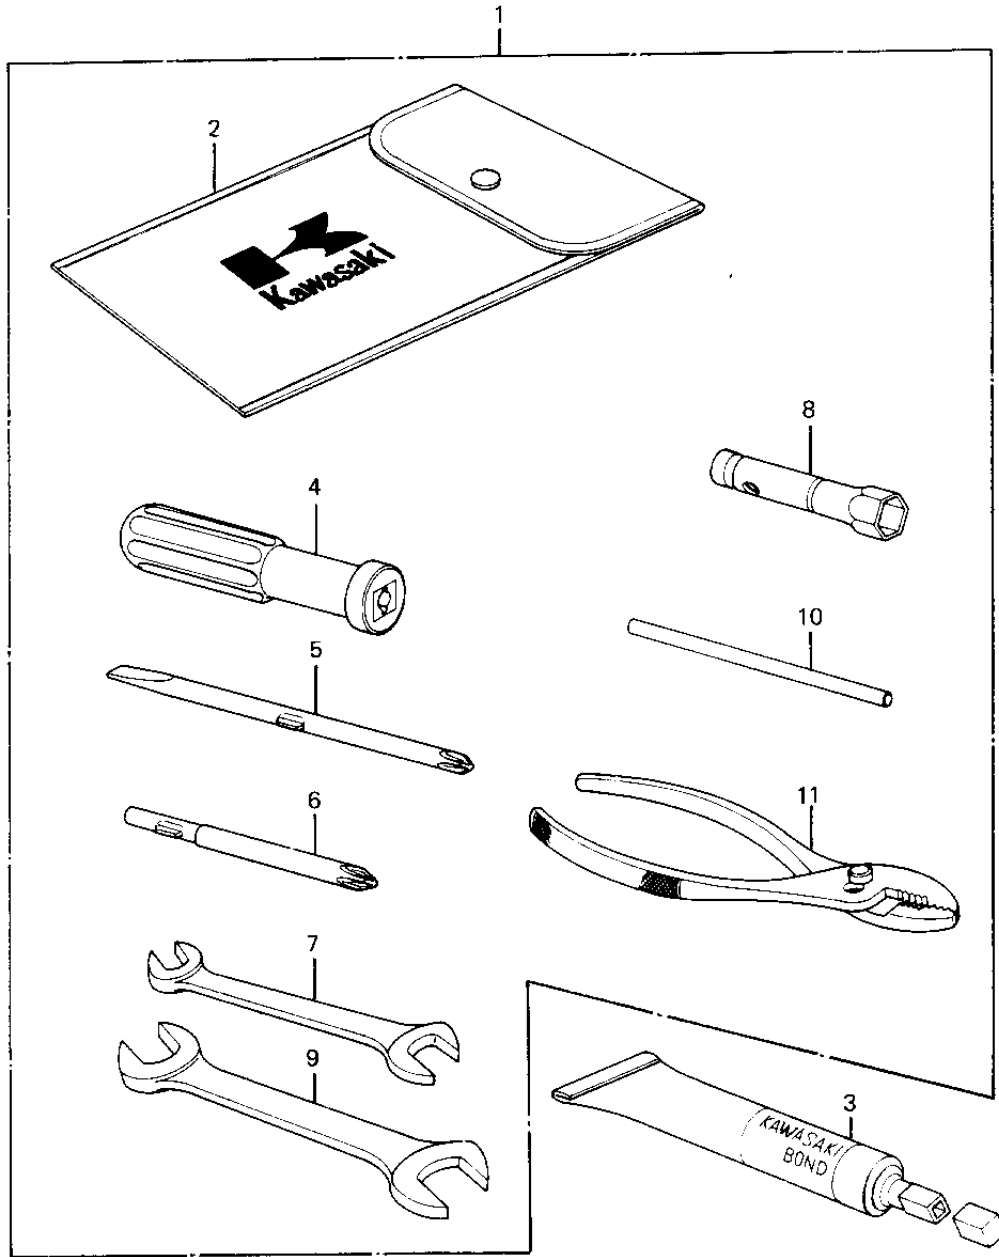

1984 Police PARTS DIAGRAM

OWNER TOOLS

F2810-0108

1051

1984 Police PARTS LIST

OWNER TOOLS

ITEM NAME	PART NUMBER	QUANTITY
TOOLKIT (Ref # 1)	56007-1164	1
BAG,TOOL (Ref # 2)	56008-1007	1
LIQUID GASKET (Ref # 3)	92104-002	AR
GRIP,SCREW DRIVER (Ref # 4)	92106-1001	1
TOOL-DRIVER (Ref # 5)	92107-1052	1
SCREW DRIVER #3 PHLIP (Ref # 6)	92107-005	1
TOOL-WRENCH,OPEN END (Ref # 7)	92110-1038	1
WRENCH,SPARK PLUG (Ref # 8)	92108-008	1
TOOL-WRENCH,OPEN END, (Ref # 9)	92110-1153	1
BAR,SPARK PLUG WRENCH (Ref # 10)	92111-005	1
PLIERS,160MM (Ref # 11)	92112-003	1