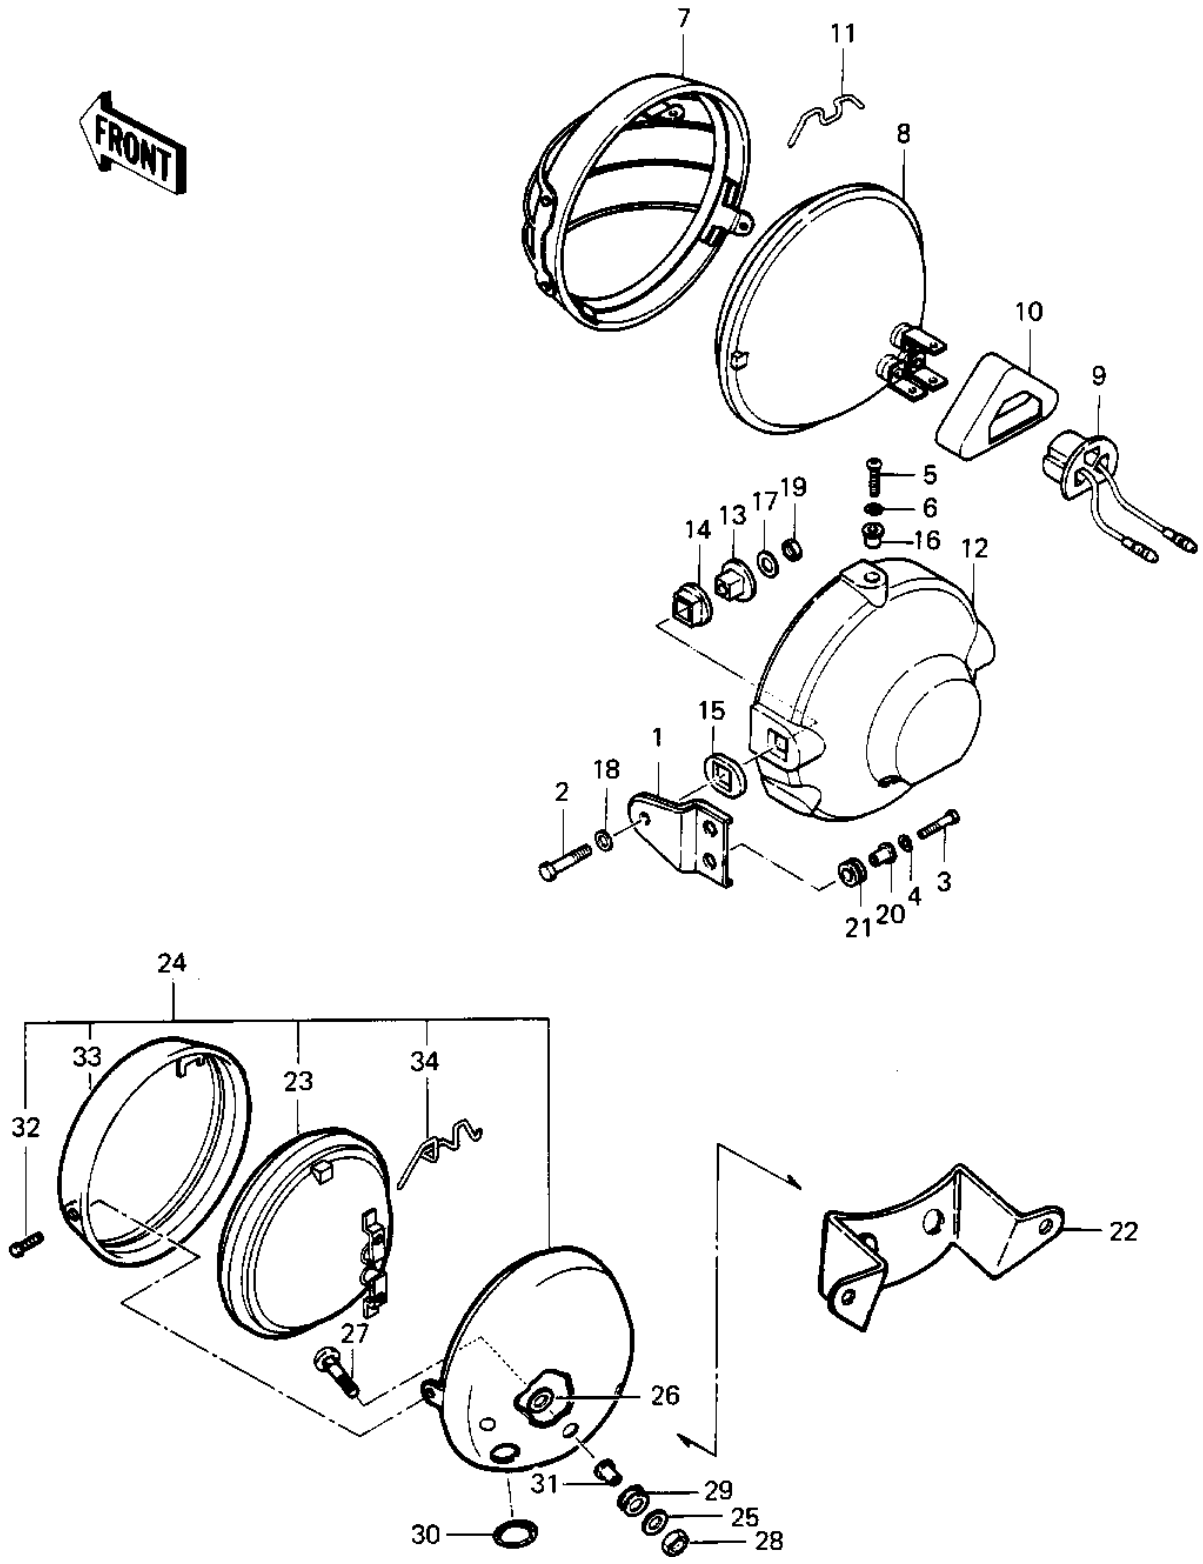

1984 Police PARTS DIAGRAM

HEADLIGHT/PURSUIT LIGHT

1051-5i

1984 Police PARTS LIST

HEADLIGHT/PURSUIT LIGHT

ITEM NAME	PART NUMBER	QUANTITY
BRACKET,HEADLAMP,EBNY (Ref # 1)	11034-4123-8G	2
BOLT-SMALL,8X32 (Ref # 2)	114N0832	2
BOLT-UPSET,6X20 (Ref # 3)	112G0620	4
WASHER SPRING 6MM (Ref # 4)	461F0600	4
SCREW PAN HEAD 5X12 (Ref # 5)	220B0512	3
WASHER SPRING 5MM (Ref # 6)	461F0500	3
RIM-LAMP (Ref # 7)	23006-4003	1
LENS-COMP (Ref # 8)	23007-4002	1
SOCKET-ASSY (Ref # 9)	23008-1125	1
COVER,HD LAMP SOCKET (Ref # 10)	23081-001	1
SPRING,HEAD LAMP LENS (Ref # 11)	92081-4025	3
BODY-HEADLAMP,EBONY (Ref # 12)	23005-4004-8G	1
COLLAR,HEAD LAMP (Ref # 13)	92027-1105	2
DAMPER RUBBER,HD LAMP (Ref # 14)	92075-1077	2
DAMPER RUBBER,HD LAMP (Ref # 15)	92075-1078	2
WASHER (Ref # 16)	23021-010	3
WASHER PLAIN 8MM (Ref # 17)	411B0800	2
WASHER,PLAIN,8MM (Ref # 18)	411D0800	2
NUT,LOCK,8MM (Ref # 19)	92015-1124	2
COLLAR (Ref # 20)	92027-1045	4
DAMPER RUBBER (Ref # 21)	92075-277	4
BRACKET,HEAD LAMP (Ref # 22)	11034-4259	1
SEAL BEAM,PRSUT,RED (Ref # 23)	23007-1001	1
SEAL BEAM,PRSUT,BLUE (Ref # 23)	23007-1002	(1
SEAL BEAM,PRSUT,AMBER (Ref # 23)	23007-1003	(1
LAMP-ASSY (Ref # 24)	23016-4005	1
WASHER PLAIN 8MM (Ref # 25)	410B0800	2
WASHER PLAIN 8MM (Ref # 26)	411B0800	2
BOLT,PURSUIT LIGHT (Ref # 27)	92001-4015	2

1984 Police PARTS LIST

HEADLIGHT/PURSUIT LIGHT

ITEM NAME	PART NUMBER	QUANTITY
NUT (Ref # 28)	92019-008	2
GROMMET (Ref # 29)	92071-056	2
GROMMET (Ref # 30)	92071-024	1
COLLAR,L=5 (Ref # 31)	92027-4020	2
SCREW-4X8,LAMP RIM (Ref # 32)	92009-4011	1
RIM,PURSUIT LAMP (Ref # 33)	23006-4004	1
RETAINER,CLIP (Ref # 34)	14020-1096	3