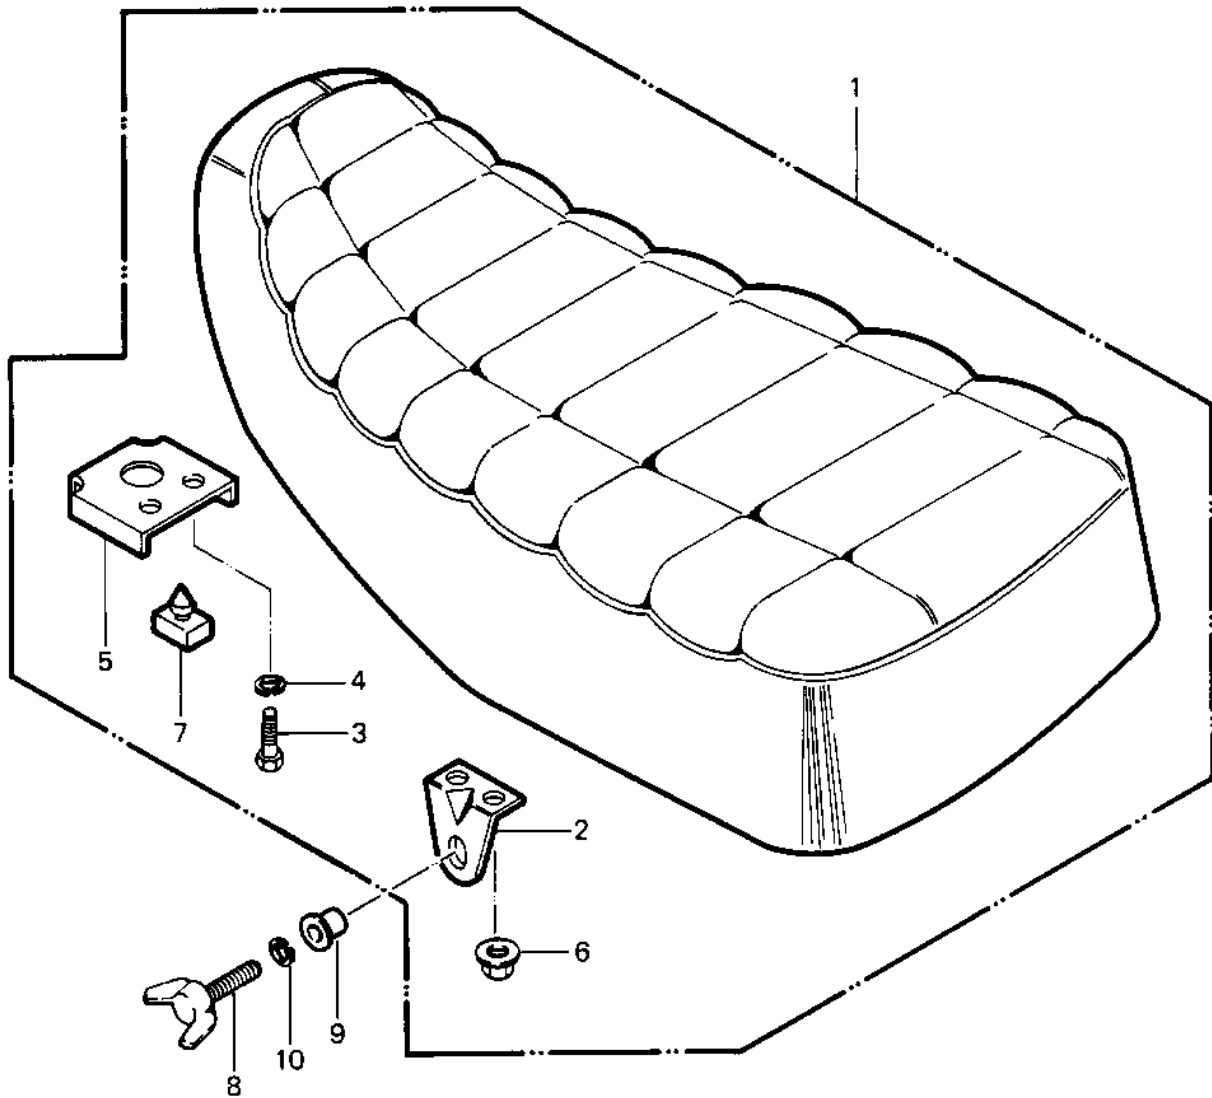

# 1984 Police PARTS DIAGRAM

SEAT

1051

# 1984 Police PARTS LIST

## SEAT

ITEM NAME	PART NUMBER	QUANTITY
SEAT-ASSY,WHITE LOGO (Ref # 1)	53001-4009	1
BRACKET (Ref # 2)	11034-1617	2
BOLT-UPSET,6X16 (Ref # 3)	112G0616	2
WASHER SPRING 6MM (Ref # 4)	461F0600	2
HOOK,SEAT (Ref # 5)	27012-4008	1
NUT-6MM (Ref # 6)	92015-1078	4
DAMPER RUBBER (Ref # 7)	92075-099	2
BOLT,CLNR ELEMENT (Ref # 8)	92003-199	2
COLLAR,L=5 (Ref # 9)	92027-4020	2
WASHER SPRING 6MM (Ref # 10)	461F0600	2