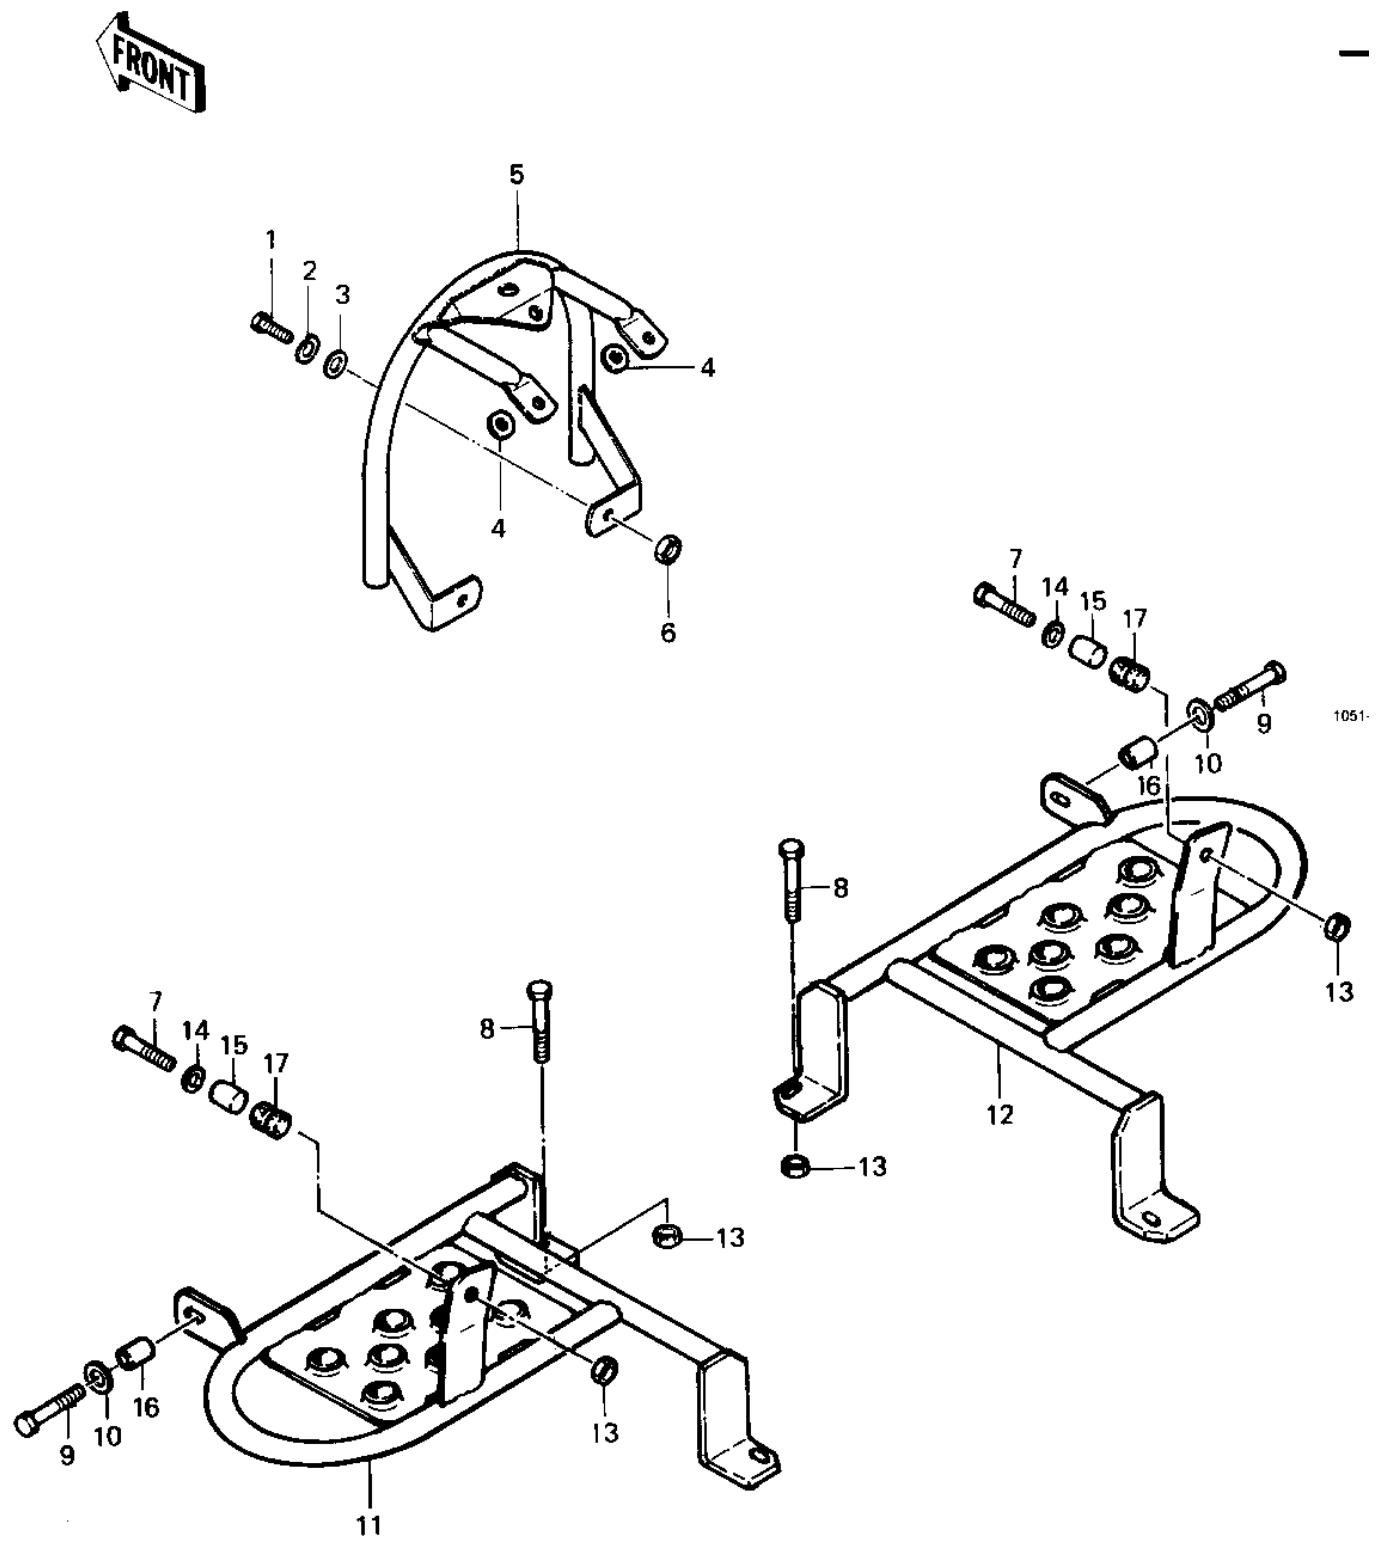

1984 Police PARTS DIAGRAM

GUARDS

1984 Police PARTS LIST

GUARDS

ITEM NAME	PART NUMBER	QUANTITY
BOLT,8X20 (Ref # 1)	115G0820	2
WASHER SPRING 8MM (Ref # 2)	461F0800	2
WASHER PLAIN 8MM (Ref # 3)	410B0800	2
WASHER PLAIN 8MM (Ref # 4)	411B0800	2
GUARD,HEAD LIGHT (Ref # 5)	55020-4032	1
NUT,LOCK,8MM (Ref # 6)	92015-1124	2
BOLT-SMALL-UPSET,8X16 (Ref # 7)	115G0816	2
BOLT (Ref # 8)	114G0836	2
BOLT-UPSET,10X20 (Ref # 9)	112B1020	2
WASHER SPRING 10MM (Ref # 10)	461F1000	2
GUARD,FOOT REST,LH (Ref # 11)	55020-4033	1
GUARD,FOOT REST,RH (Ref # 12)	55020-4034	1
NUT,LOCK,8MM (Ref # 13)	92015-1124	4
WASHER,8.5X20X1.6 (Ref # 14)	92022-1561	2
COLLAR (Ref # 15)	92027-280	2
COLLAR,STEP-HOLDER (Ref # 16)	92027-4036	2
DAMPER,SADDLEBAG (Ref # 17)	92075-303	2