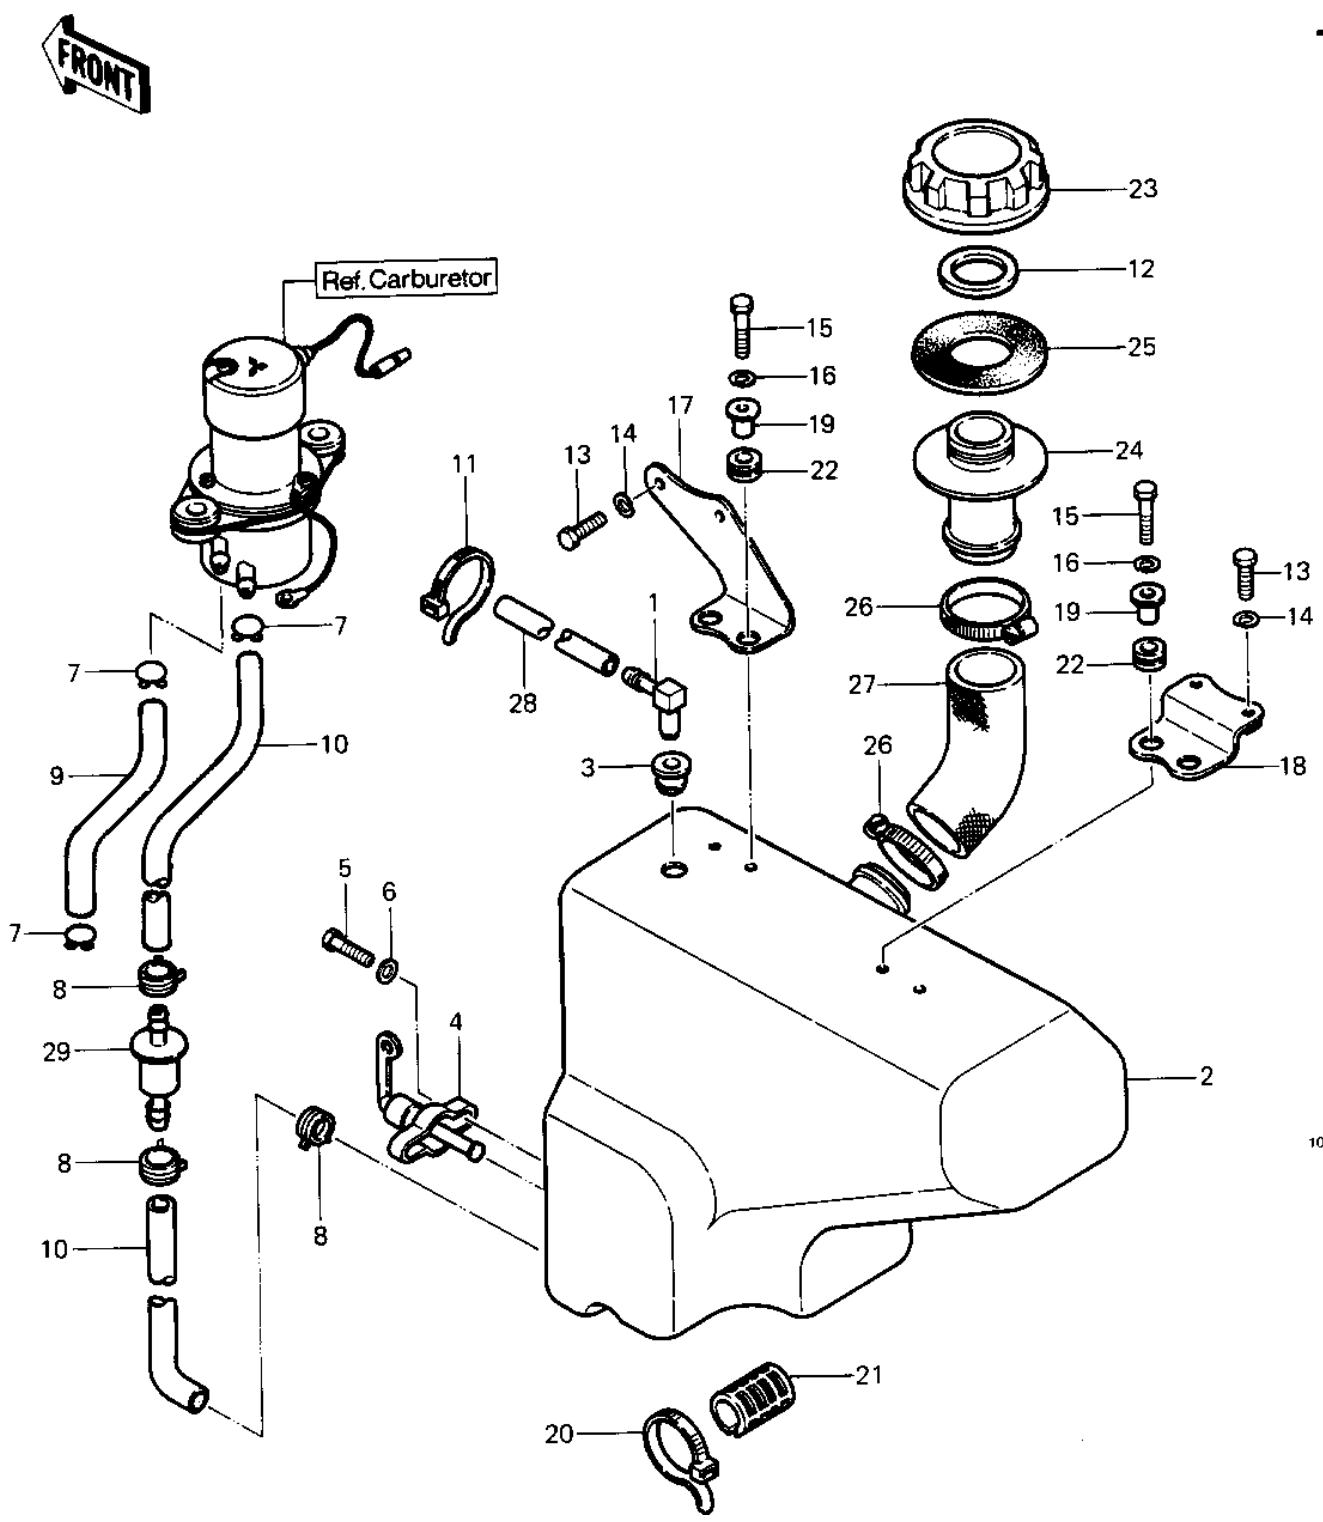

1984 Police PARTS DIAGRAM

FUEL TANK

1051

1984 Police PARTS LIST

FUEL TANK

ITEM NAME	PART NUMBER	QUANTITY
BREATHER (Ref # 1)	14069-003	1
TANK-FUEL,GRAY (Ref # 2)	51001-4005-8L	1
DAMPER,FUEL TANK (Ref # 3)	92075-4029	1
TAP-ASSY-FUEL (Ref # 4)	51023-1115	1
BOLT-HEX HEAD,6X16 (Ref # 5)	92001-114	2
WASHER-PLAIN (Ref # 6)	92022-183	2
CLAMP,TUBE (Ref # 7)	92037-1682	3
CLAMP (Ref # 8)	92037-4009	3
TUBE,5.3X10.5X450 (Ref # 9)	92059-4030	1
TUBE,5.3X10.5X85 (Ref # 10)	92059-4029	5
BAND (Ref # 11)	92072-4004	5
GASKET,FUEL TANK CAP (Ref # 12)	11009-3020	1
BOLT-UPSET 6X14 (Ref # 13)	112B0614	4
WASHER SPRING 6MM (Ref # 14)	461F0600	4
BOLT-UPSET,6X20 (Ref # 15)	112G0620	4
WASHER SPRING 6MM (Ref # 16)	461F0600	4
BRACKET-TANK (Ref # 17)	32052-4006	1
BRACKET-TANK (Ref # 18)	32052-4007	1
COLLAR (Ref # 19)	92027-1045	4
BAND (Ref # 20)	92072-3505	2
DAMPER RUBBER (Ref # 21)	92075-084	2
DAMPER RUBBER (Ref # 22)	92075-277	4
CAP,FUEL TANK (Ref # 23)	51049-3001	1
FILLER,FUEL TANK (Ref # 24)	59231-3001	1
WASHER-RUBBER (Ref # 25)	92022-4024	1
HOSE CLAMP (Ref # 26)	92037-3009	2
TUBE,TANK (Ref # 27)	92059-4013	1
TUBE-BREATHER (Ref # 28)	92059-4027	1
FILTER-FUEL (Ref # 29)	49019-4001	1