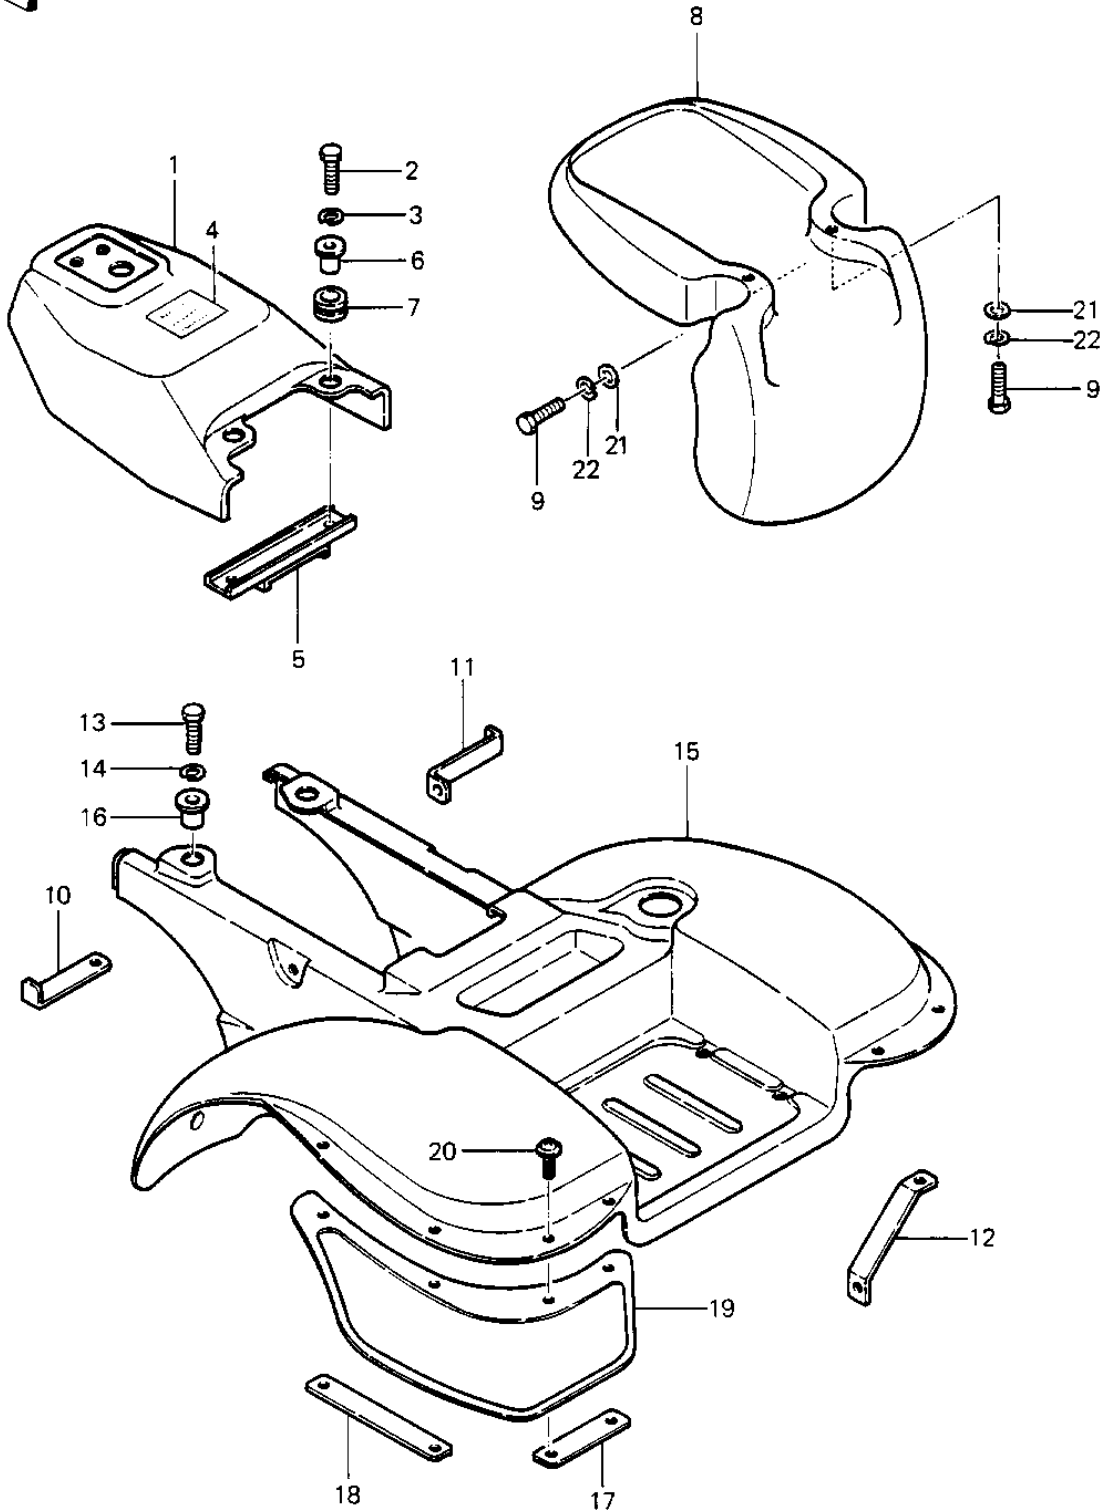

1984 Police PARTS DIAGRAM

FENDERS/COVER

1051

1984 Police PARTS LIST

FENDERS/COVER

ITEM NAME	PART NUMBER	QUANTITY
COVER,FR,J-WHITE (Ref # 1)	14025-4029-8U	1
BOLT-UPSET (Ref # 2)	112G0625	2
WASHER SPRING 6MM (Ref # 3)	461F0600	2
UNAVAILABLE IN PRICE BOOK (Ref # 4)	56040-4004	1
BRACKET-SEAT (Ref # 5)	32046-4012	1
COLLAR (Ref # 6)	92027-194	2
DAMPER RUBBER (Ref # 7)	92075-112	2
FENDER-FR,J-WHITE (Ref # 8)	35004-4003-8U	1
BOLT-UPSET 6X14 (Ref # 9)	112B0614	4
BRACE-FNDR,LH FT (Ref # 10)	35009-4001	1
BRACE-FNDR,RH FT (Ref # 11)	35009-4002	1
BRACE-FNDR,REAR (Ref # 12)	35009-4003	2
BOLT-UPSET 6X14 (Ref # 13)	112B0614	2
WASHER SPRING 6MM (Ref # 14)	461F0600	2
FENDER-RR,J-WHITE (Ref # 15)	35022-4007-8U	1
COLLAR,L=5 (Ref # 16)	92027-4020	2
BRACKET,FLAP (Ref # 17)	11034-4062	2
BRACKET,FLAP (Ref # 18)	11034-4063	2
FLAP (Ref # 19)	35019-4004	2
SCREW,6X20 (Ref # 20)	92009-1289	8
WASHER 6.5X20X1.6T (Ref # 21)	92022-125	4
WASHER SPRING 6MM (Ref # 22)	461F0600	4