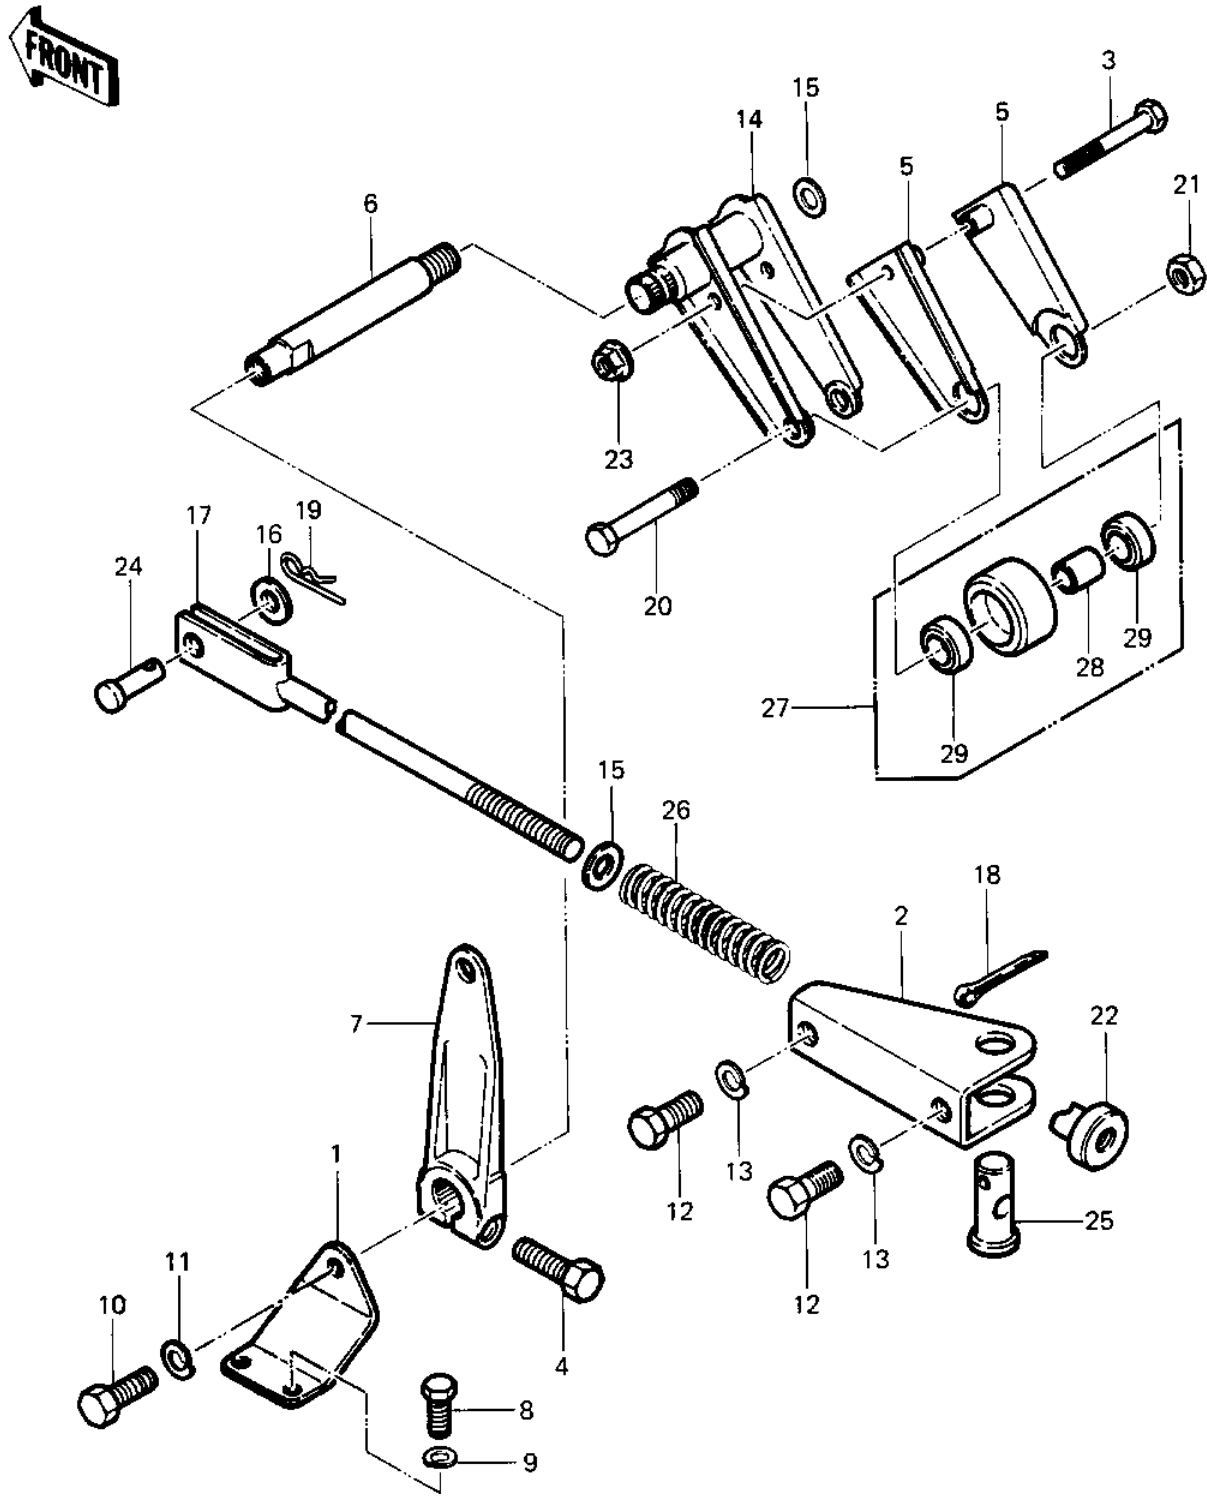

1984 Police PARTS DIAGRAM

CHAIN TENSIONER

1984 Police PARTS LIST

CHAIN TENSIONER

ITEM NAME	PART NUMBER	QUANTITY
BRACKET,LEVER TENSION (Ref # 1)	11034-4060	1
BRACKET,CHAIN ADJUST (Ref # 2)	11034-4061	1
BOLT-UPSET (Ref # 3)	112G0645	1
BOLT,SMALL UPSET (Ref # 4)	115G0835	1
GUIDE-CHAIN (Ref # 5)	12053-4002	2
SHAFT,L=90 (Ref # 6)	13107-4008	1
LEVER-ARM-TENSIONER S (Ref # 7)	13168-5002	1
BOLT-UPSET 6X14 (Ref # 8)	112B0614	2
WASHER SPRING 6MM (Ref # 9)	461F0600	2
BOLT-SMALL-UPSET,8X16 (Ref # 10)	115G0816	1
WASHER SPRING 8MM (Ref # 11)	461F0800	1
BOLT-SMALL-UPSET,8X18 (Ref # 12)	115G0818	2
WASHER SPRING 8MM (Ref # 13)	461F0800	2
LEVER-ARM-TENSIONER S (Ref # 14)	13168-5002	1
WASHER PLAIN 10MM (Ref # 15)	411B1000	2
WASHER PLAIN 12MM (Ref # 16)	411B1200	1
ROD,CHAIN TENSIONER (Ref # 17)	46102-4001	1
PIN,COTTER (Ref # 18)	550D3230	1
PIN,SNAP,12M/M (Ref # 19)	554A1200	1
BOLT,HEX HEAD,8X45 (Ref # 20)	92001-4008	1
NUT,LOCK,8MM (Ref # 21)	92015-1124	1
NUT,BRAKE ROD ADJUSTG (Ref # 22)	92015-4008	1
NUT (Ref # 23)	92019-008	1
PIN,12X22 (Ref # 24)	92043-4004	1
PIN,18X33 (Ref # 25)	92043-4005	1
SPRING,14X20 (Ref # 26)	92081-1287	1
ROLLER,CHAIN ADJUST (Ref # 27)	92122-4004	1
SPACER,CHN GDE ROLLER (Ref # 28)	92027-4007	1
BEARING,BALL (Ref # 29)	92045-1009	2