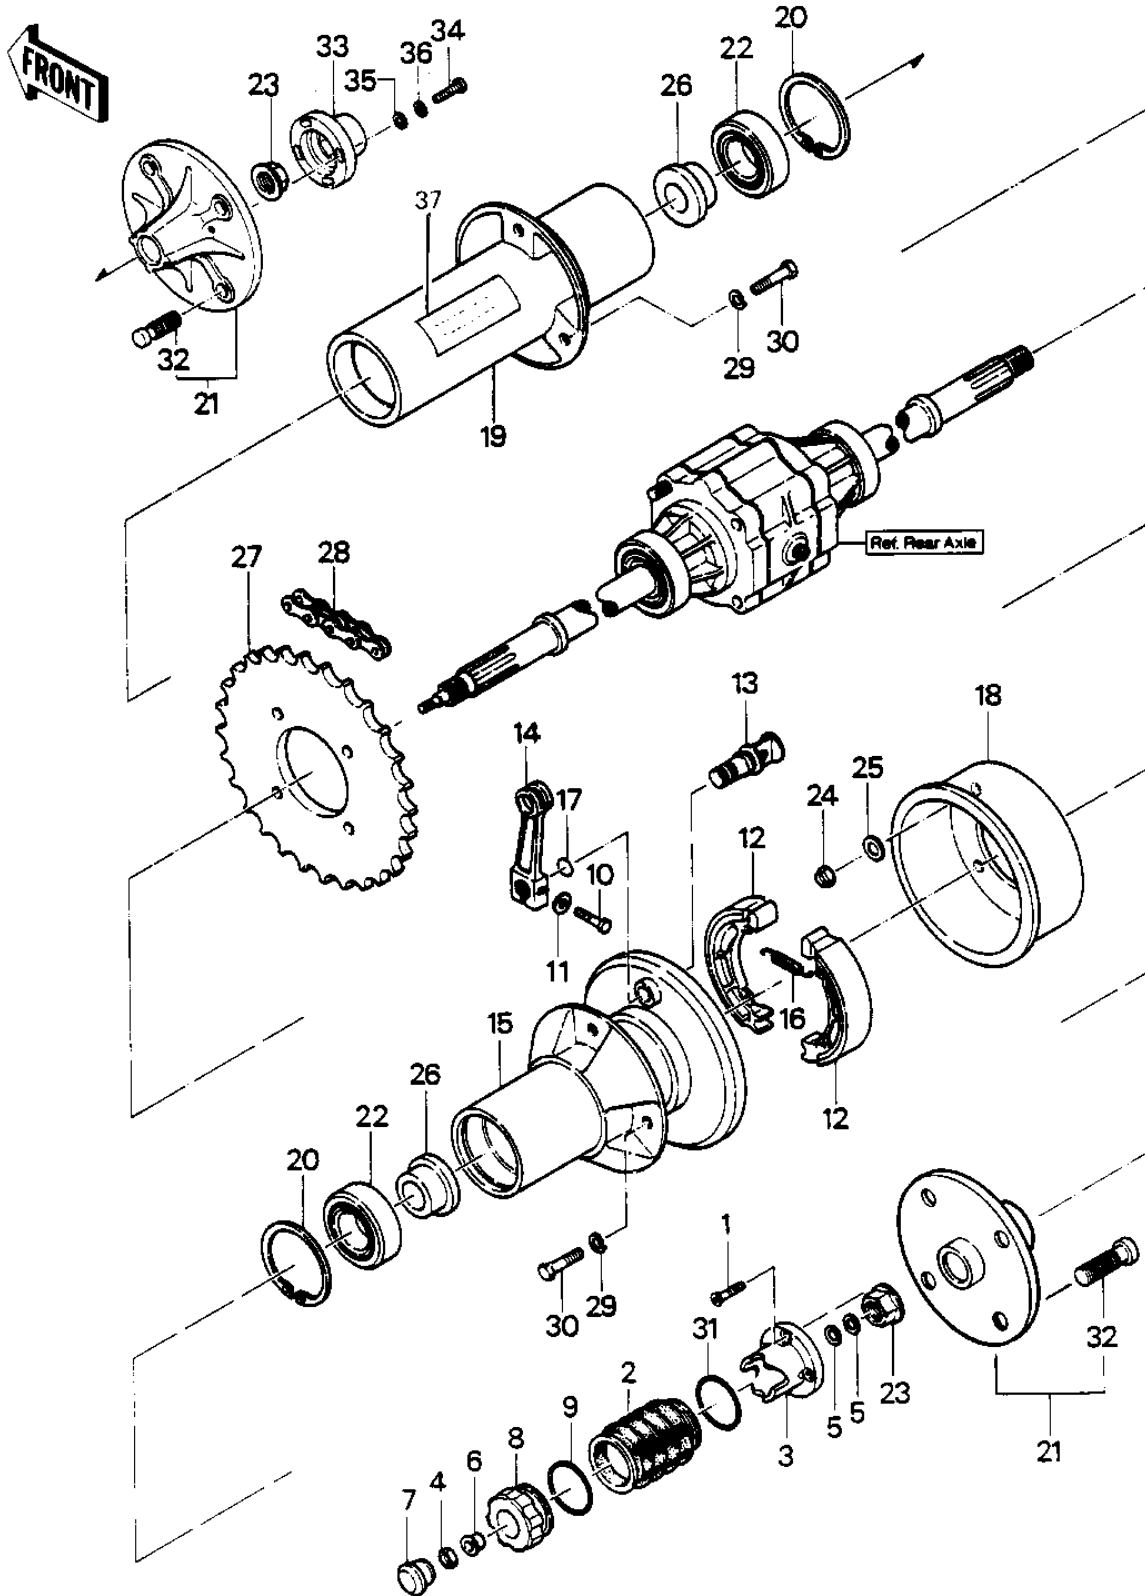

1984 Police PARTS DIAGRAM

REAR HUB/BRAKE/CHAIN

1051

1984 Police PARTS LIST

REAR HUB/BRAKE/CHAIN

ITEM NAME	PART NUMBER	QUANTITY
SCREW CNTSNK HD 5X16 (Ref # 1)	221B0516A	4
BOOT (Ref # 2)	49006-4005	1
CAM (Ref # 3)	49060-4001	1
NUT-LOCK,5MM (Ref # 4)	92019-014	1
WASHER,PLAIN,5MM (Ref # 5)	92022-241	AR
COLLAR (Ref # 6)	92027-4030	1
PLUG,FRAME END (Ref # 7)	92066-1027	1
KNOB (Ref # 8)	92077-4002	1
SPRING (Ref # 9)	92081-1177	1
BOLT-UPSET (Ref # 10)	112G0622	1
WASHER PLAIN 6MM (Ref # 11)	411B0600	1
SHOE-BRAKE (Ref # 12)	41048-1068	2
CAM SHAFT,BRAKE (Ref # 13)	41050-1002	1
LEVER BRAKE CAM (Ref # 14)	41053-1022	1
PANEL RR-BRAKE (Ref # 15)	42016-4008	1
SPRING-BRAKE SHOE (Ref # 16)	42020-004	2
"O" RING,15MM (Ref # 17)	670B2015	1
DRUM,HUB-RR (Ref # 18)	41038-4017	1
HOUSING BEARING R-HUB (Ref # 19)	41046-4008	1
CIRCRIP-TYPE-C,68MM (Ref # 20)	481J6800	2
RR-HUB,FORGED (Ref # 21)	49030-4011	2
BEARING (Ref # 22)	601A6008UU	2
NUT,FLANGED&LOCK,18MM (Ref # 23)	92015-4024	2
NUT,10MM (Ref # 24)	92015-1429	4
WASHER,10.5X18X2.5 (Ref # 25)	92022-1453	4
COLLAR,AXLE (Ref # 26)	92027-4029	2
SPROCKET-HUB,50T (Ref # 27)	42041-4008	1
CHAIN,EK520SH-0,98L (Ref # 28)	92057-4011	1
WASHER SPRING 10MM (Ref # 29)	461F1000	6

1984 Police PARTS LIST

REAR HUB/BRAKE/CHAIN

ITEM NAME	PART NUMBER	QUANTITY
BOLT (Ref # 30)	92001-160	6
SPRING,L=141 (Ref # 31)	92081-1570	1
BOLT,LUG (Ref # 32)	92001-4006	8
CAP (Ref # 33)	11012-4005	1
SCREW PAN HEAD 5X20 (Ref # 34)	220B0520	4
WASHER PLAIN 5MM (Ref # 35)	410B0500	4
WASHER SPRING 5MM (Ref # 36)	461F0500	4
LABEL-DO NOT CARRY (Ref # 37)	56040-4009	1