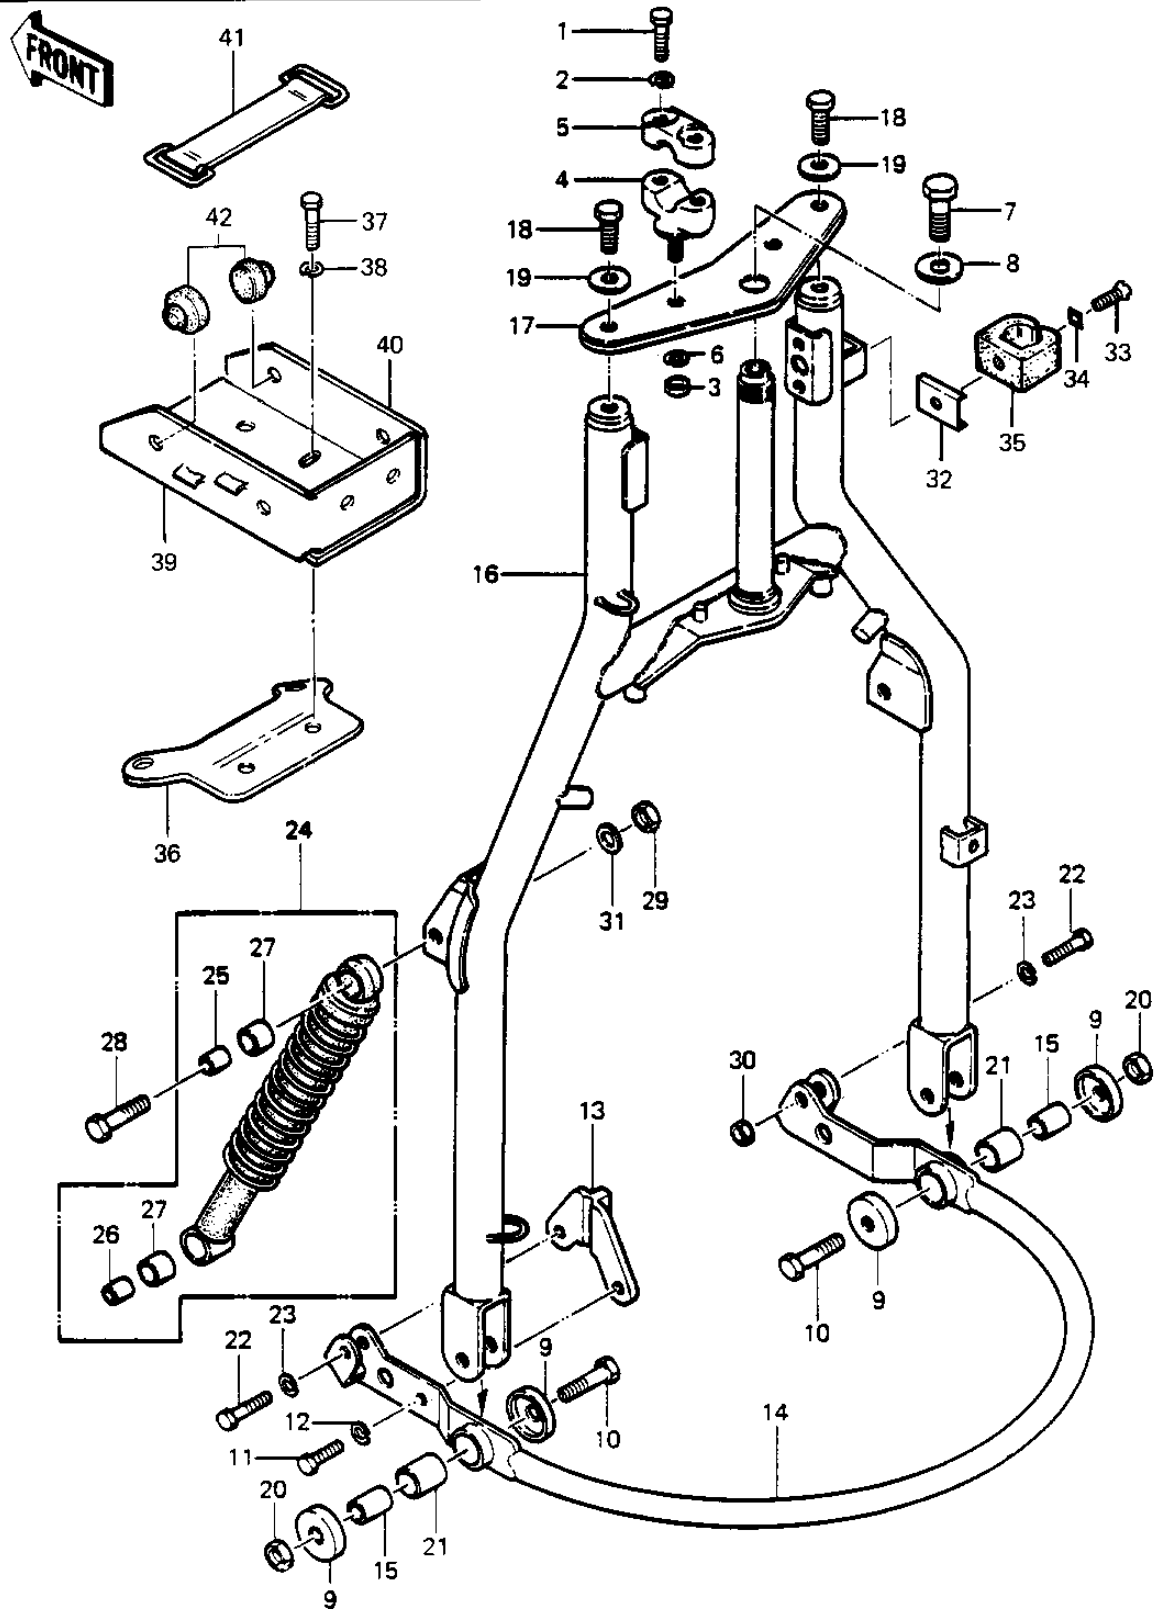

# 1984 Police PARTS DIAGRAM

## FRONT FORK

1051-

## FRONT FORK

ITEM NAME	PART NUMBER	QUANTITY
BOLT,8X40 (Ref # 1)	115G0840	4
WASHER SPRING 8MM (Ref # 2)	461F0800	4
NUT,10MM (Ref # 3)	314B1000	2
HOLDER,HANDLEBAR,BUFF (Ref # 4)	46012-002-80	2
HOLDER UPPER HANDLEBAR (Ref # 5)	46012-004	2
WASHER SPRING 10MM (Ref # 6)	461F1000	2
BOLT,STEERING STEM (Ref # 7)	44041-072	1
WASHER,STEERING STEM (Ref # 8)	44043-056	1
CAP (Ref # 9)	11012-4004	4
BOLT HEX HEAD 14X55 (Ref # 10)	113B1455	2
BOLT-UPSET,10X20 (Ref # 11)	112B1020	1
WASHER SPRING 10MM (Ref # 12)	461F1000	1
STOPPER (Ref # 13)	32085-4006	1
ARM-SUSP (Ref # 14)	39007-4003	1
SLEEVE,14X20X25.3 (Ref # 15)	42036-4003	2
FORK-FRONT,BLACK (Ref # 16)	44001-4013-8G	1
HOLDER-FORK UPPER (Ref # 17)	44039-4003	1
BOLT (Ref # 18)	92001-1742	2
WASHER (Ref # 19)	92022-1381	2
NUT-LOCK,14MM (Ref # 20)	92019-011	2
BUSHING,SWING ARM (Ref # 21)	92028-4001	2
BOLT,HEX HEAD 10X40 (Ref # 22)	92001-1253	2
WASHER SPRING 10MM (Ref # 23)	461F1000	2
SHOCKABSORBER,EBONY (Ref # 24)	45014-4010-8G	2
COLLAR (Ref # 25)	92027-4023	2
COLLAR (Ref # 26)	92027-4024	2
DAMPER (Ref # 27)	92075-4030	4
BOLT,12X45 (Ref # 28)	92001-4018	2
NUT-LOCK,12MM (Ref # 29)	92019-009	2

## FRONT FORK

ITEM NAME	PART NUMBER	QUANTITY
NUT,LOCK,10MM (Ref # 30)	92019-021	1
WASHER PLAIN 8MM (Ref # 31)	410B0800	4
BRACKET (Ref # 32)	11034-4254	2
SCREW CNTSNK HD 6X20 (Ref # 33)	221B0620	2
WASHER (Ref # 34)	92022-4035	2
CLAMP (Ref # 35)	92037-4012	2
BRACKET,RADIO CARRIER (Ref # 36)	11034-4252	1
BOLT-SMALL,8X14 (Ref # 37)	114C0814	2
WASHER SPRING 8MM (Ref # 38)	461F0800	2
CASE,LH,RADIO (Ref # 39)	32099-4015	1
CASE,RH,RADIO (Ref # 40)	32099-4016	1
BAND BATTERY (Ref # 41)	92072-006	1
DAMPER RUBBER (Ref # 42)	92075-281	8