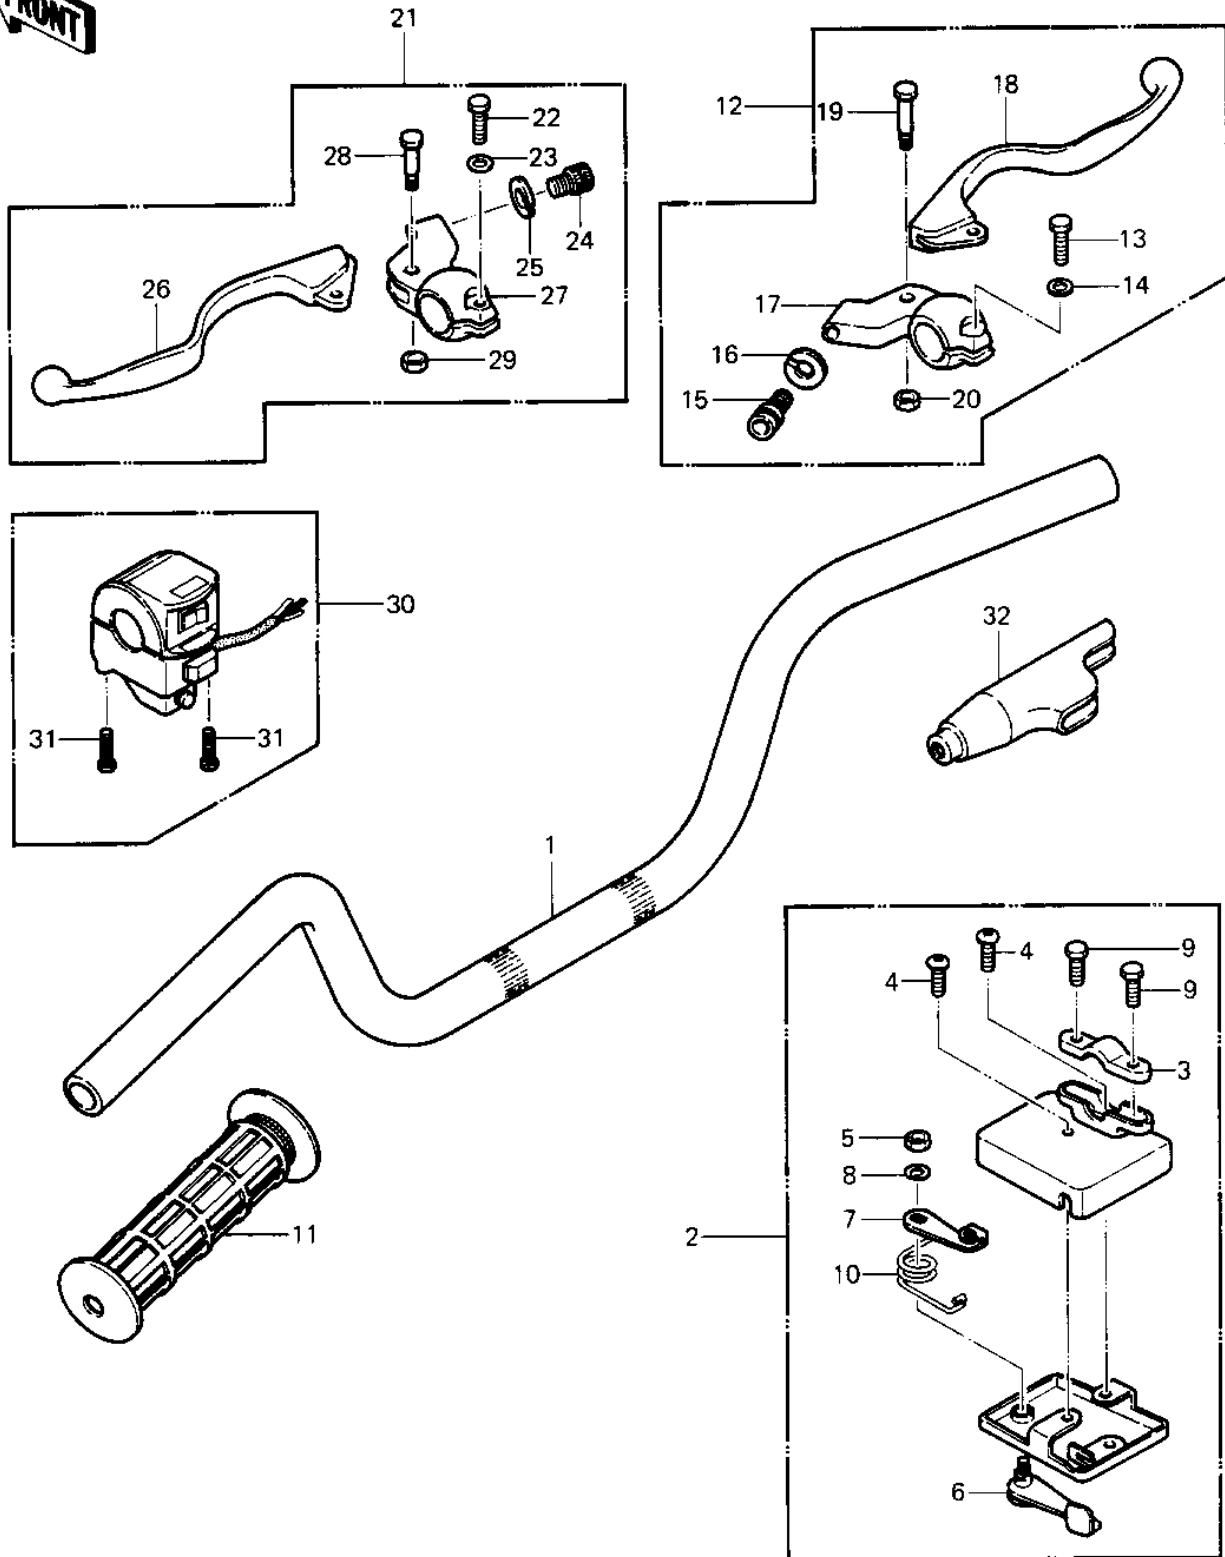

1984 Police PARTS DIAGRAM

HANDLEBAR

1051-

1984 Police PARTS LIST

HANDLEBAR

ITEM NAME	PART NUMBER	QUANTITY
HANDLEBAR (Ref # 1)	46003-4004	1
LEVER-ASSY-THROTTLE (Ref # 2)	39074-4001	1
HOLDER,THROTTLE LEVER (Ref # 3)	13091-4002	1
SCREW PAN HEAD 6X10 (Ref # 4)	220B0610	2
NUT 6MM (Ref # 5)	311B0600	1
LEVER THROTTLE OUTER (Ref # 6)	39075-4001	1
LEVER THROTTLE INNER (Ref # 7)	39075-4002	1
WASHER SPRING 6MM (Ref # 8)	461F0600	1
BOLT HEX HEAD (Ref # 9)	92001-4011	2
SPRING RETURN (Ref # 10)	92081-4007	1
GRIP,RH (Ref # 11)	46075-4003	2
LEVER ASSY,FRONT BRK (Ref # 12)	46076-1010	1
BOLT HEX HEAD 6X25 (Ref # 13)	110N0625	1
WASHER PLAIN 6MM (Ref # 14)	410B0600	1
SCREW CABLE ADJUST (Ref # 15)	46055-003	1
NUT-LOCK (Ref # 16)	46056-005	1
HOLDER,FR LEVER,F.BLK (Ref # 17)	46060-011-21	1
LEVER,FRONT BRAKE (Ref # 18)	46092-1014	1
BOLT,HEX HEAD,5X22 (Ref # 19)	92007-046	1
NUT-LOCK,5MM (Ref # 20)	92019-014	1
LEVER ASSY,CLUTCH (Ref # 21)	46076-1011	1
BOLT HEX HEAD 6X25 (Ref # 22)	110N0625	1
WASHER PLAIN 6MM (Ref # 23)	410B0600	1
SCREW CABLE ADJUST (Ref # 24)	46055-003	1
NUT-LOCK (Ref # 25)	46056-005	1
LEVER,CLUTCH (Ref # 26)	46092-1015	1
HOLDER,CL LEVER,F.BLK (Ref # 27)	46094-015-21	1
BOLT,HEX HEAD,5X22 (Ref # 28)	92007-046	1
NUT-LOCK,5MM (Ref # 29)	92019-014	1