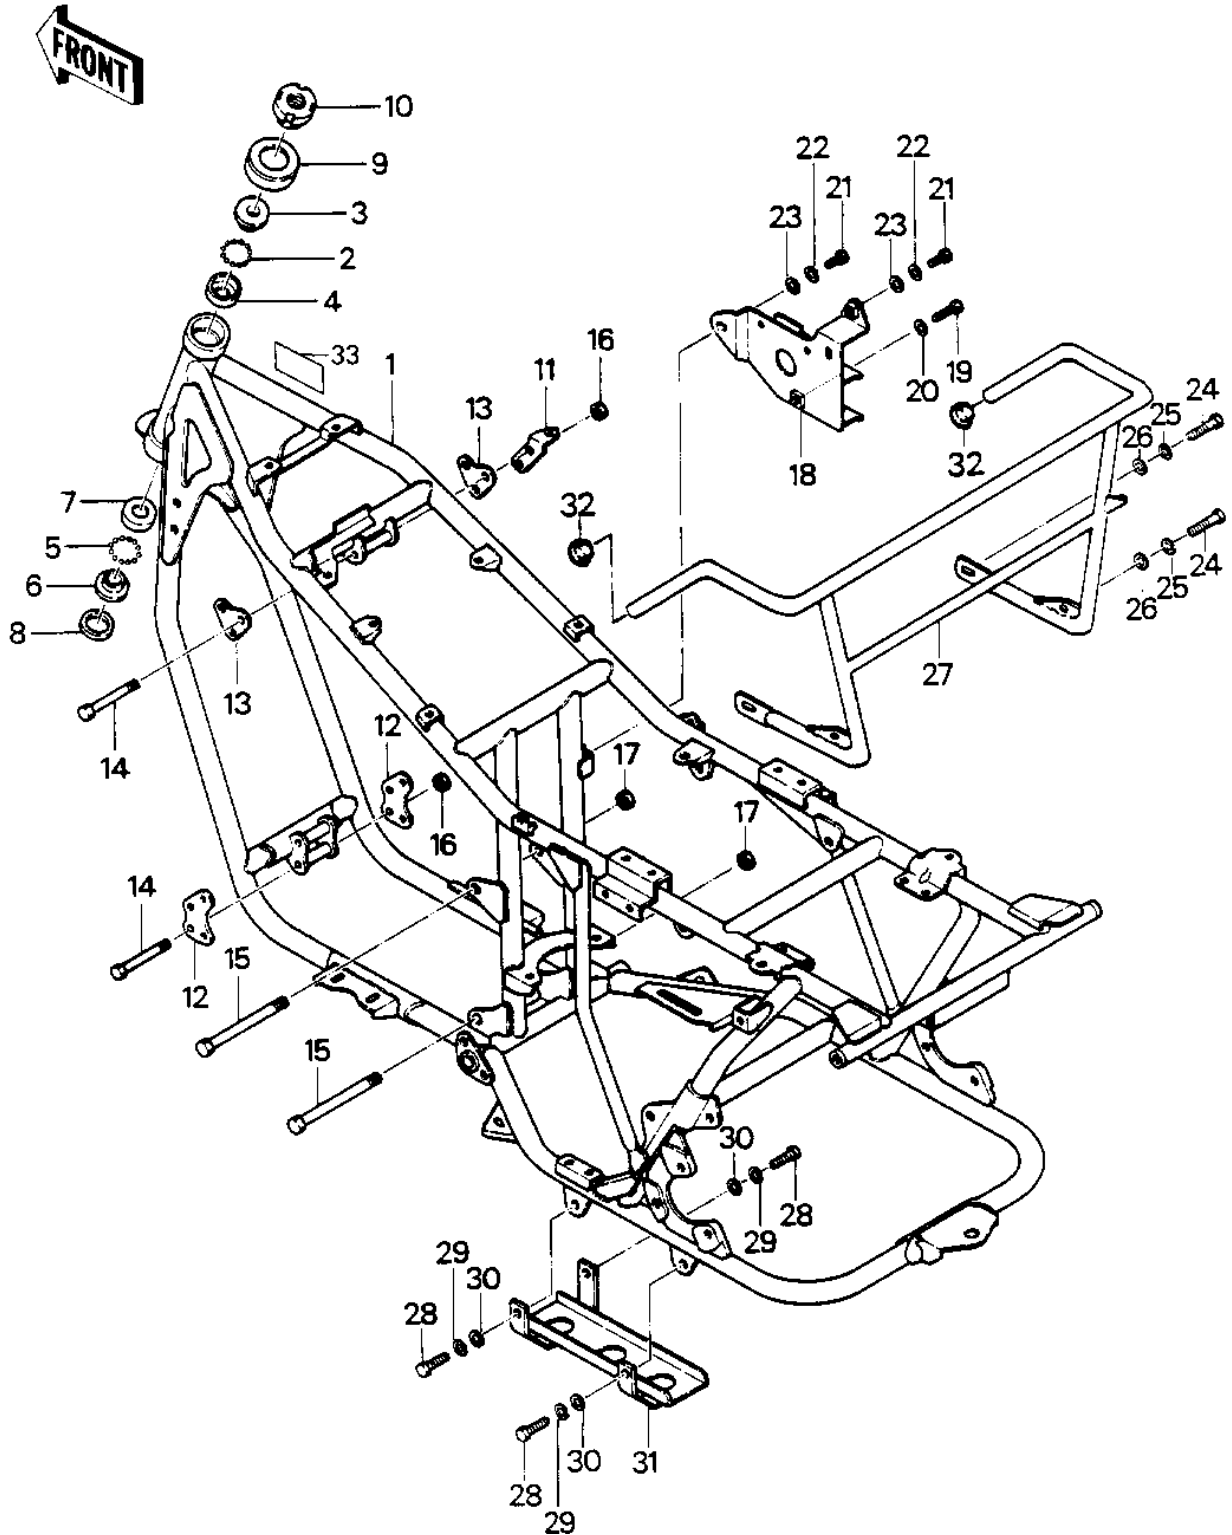

1984 Police PARTS DIAGRAM

FRAME/FRAME FITTINGS

1984 Police PARTS LIST

FRAME/FRAME FITTINGS

ITEM NAME	PART NUMBER	QUANTITY
FRAME (Ref # 1)	32002-4018	1
BALL STEEL 3/16' (Ref # 2)	600A0600	23
CONE,STRG STM BRG,UP (Ref # 3)	92047-014	1
RACE,STRG STM BEARING (Ref # 4)	92048-009	1
BALL STEEL 1/4' (Ref # 5)	600A0800	19
CONE STERNG BERG LOW (Ref # 6)	92047-010	1
RACE STEERING BEARING (Ref # 7)	92048-005	1
SEAL,STEERING STEM (Ref # 8)	44010-027	1
CAP,STEERING STEM (Ref # 9)	46098-012	1
NUT,STEERING STEM (Ref # 10)	92015-4007	1
BRACKET, IGNITION COIL (Ref # 11)	11034-4196	1
BRACKET-ENGINE (Ref # 12)	32029-4022	2
BRACKET-ENGINE (Ref # 13)	32029-4023	2
BOLT-FLANGE (Ref # 14)	92001-1582	7
BOLT, FLANGED, 10X110 (Ref # 15)	92001-1602	2
NUT,LOCK,8MM (Ref # 16)	92015-1124	7
NUT,LOCK,10MM (Ref # 17)	92019-021	2
BRACKET,ELECTRO BASE (Ref # 18)	11034-4216	1
BOLT-UPSET,6X16 (Ref # 19)	112G0616	1
WASHER SPRING 6MM (Ref # 20)	461F0600	1
BOLT-UPSET 6X14 (Ref # 21)	112B0614	2
WASHER SPRING 6MM (Ref # 22)	461F0600	2
WASHER PLAIN 6MM (Ref # 23)	411B0600	2
BOLT-SMALL-UPSET 8X25 (Ref # 24)	115G0825	4
WASHER SPRING 8MM (Ref # 25)	461F0800	4
WASHER PLAIN 8MM (Ref # 26)	410B0800	4
GUARD,REAR (Ref # 27)	55020-4037	1
BOLT, HEX HEAD, 8 X 20 (Ref # 28)	114B0820	3
WASHER SPRING 8MM (Ref # 29)	461F0800	3

1984 Police PARTS LIST

FRAME/FRAME FITTINGS

ITEM NAME	PART NUMBER	QUANTITY
WASHER PLAIN 8MM (Ref # 30)	410B0800	3
GUARD (Ref # 31)	55020-4016	1
PLUG,RR-GUARD (Ref # 32)	92066-4006	2
LABEL,SPECIFICATION (Ref # 33)	56037-4014	1