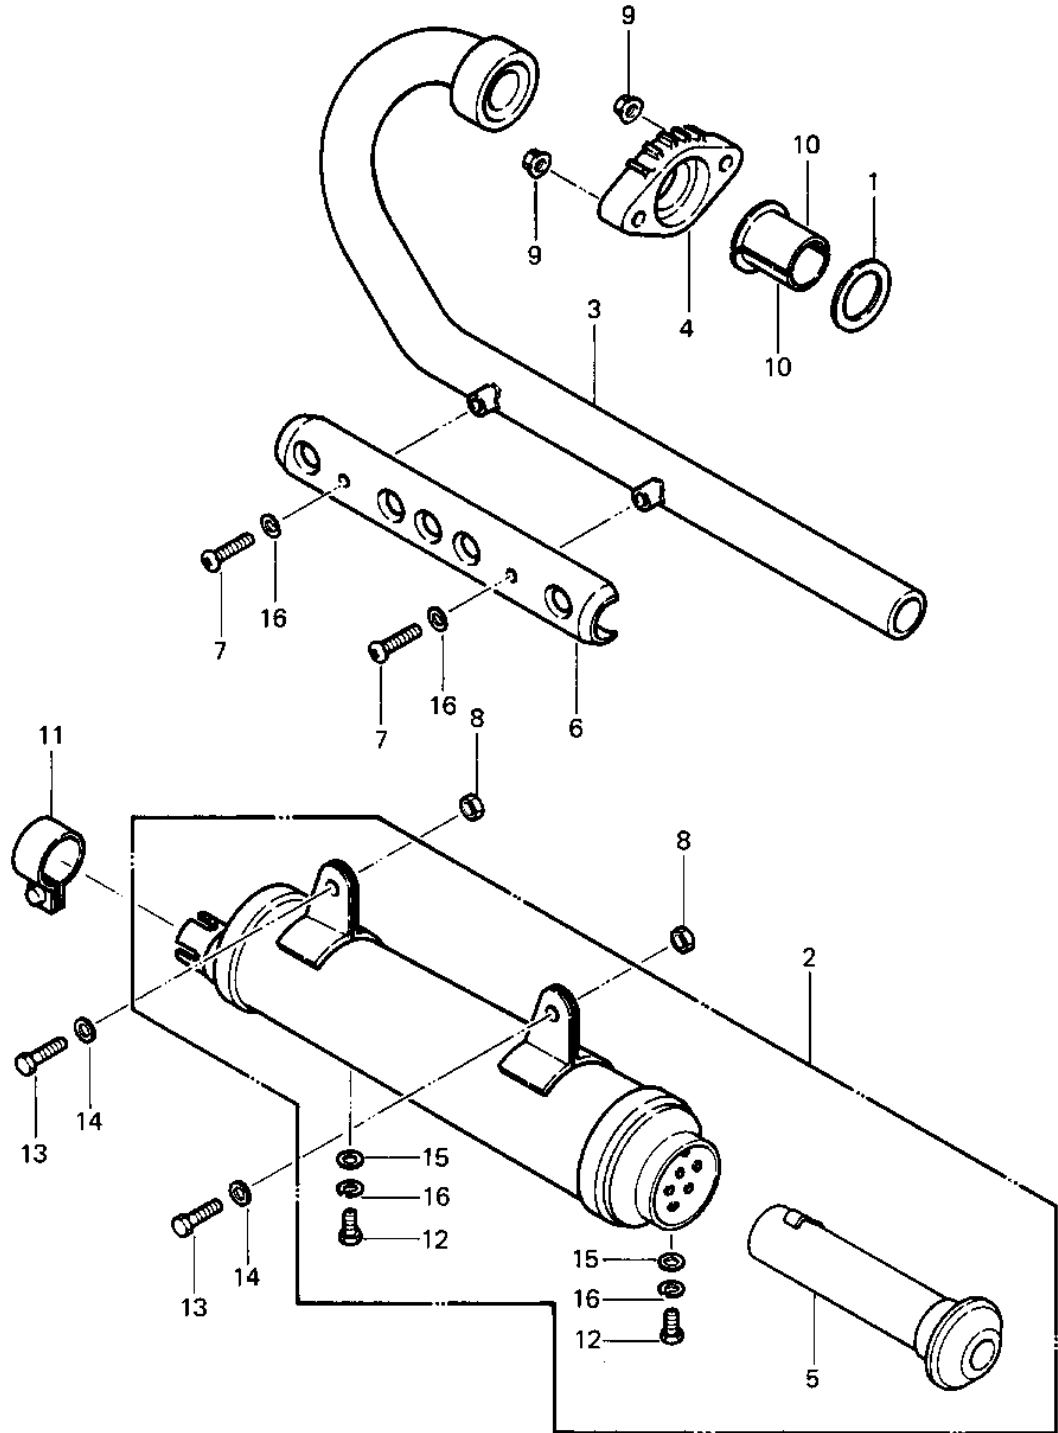

1984 Police PARTS DIAGRAM

MUFFLER

1984 Police PARTS LIST

MUFFLER

ITEM NAME	PART NUMBER	QUANTITY
GASKET,EXHAUST PIPE H (Ref # 1)	11009-1866	1
MUFFLER (Ref # 2)	18001-1452	1
PIPE-EXHAUST (Ref # 3)	18049-1153	1
HOLDER EXHAUST PIPE (Ref # 4)	18069-1014	1
BAFFLE-PIPE MUFFLER (Ref # 5)	49099-1223	1
COVER-EXHAUST PIPE,BL (Ref # 6)	49107-1004	1
SCREW (Ref # 7)	92009-1054	2
NUT,LOCK,8MM (Ref # 8)	92015-1124	2
NUT-8MM (Ref # 9)	92015-1143	2
COLLAR,EXHAUST PIPE (Ref # 10)	92027-264	2
CLAMP,MUFFLER CONNECT (Ref # 11)	92037-1115	1
BOLT-UPSET,6X12 (Ref # 12)	112G0612	2
BOLT,8X20 (Ref # 13)	115G0820	2
WASHER PLAIN 8MM (Ref # 14)	410B0800	2
WASHER PLAIN 6MM (Ref # 15)	411B0600	2
WASHER SPRING 6MM (Ref # 16)	461F0600	4