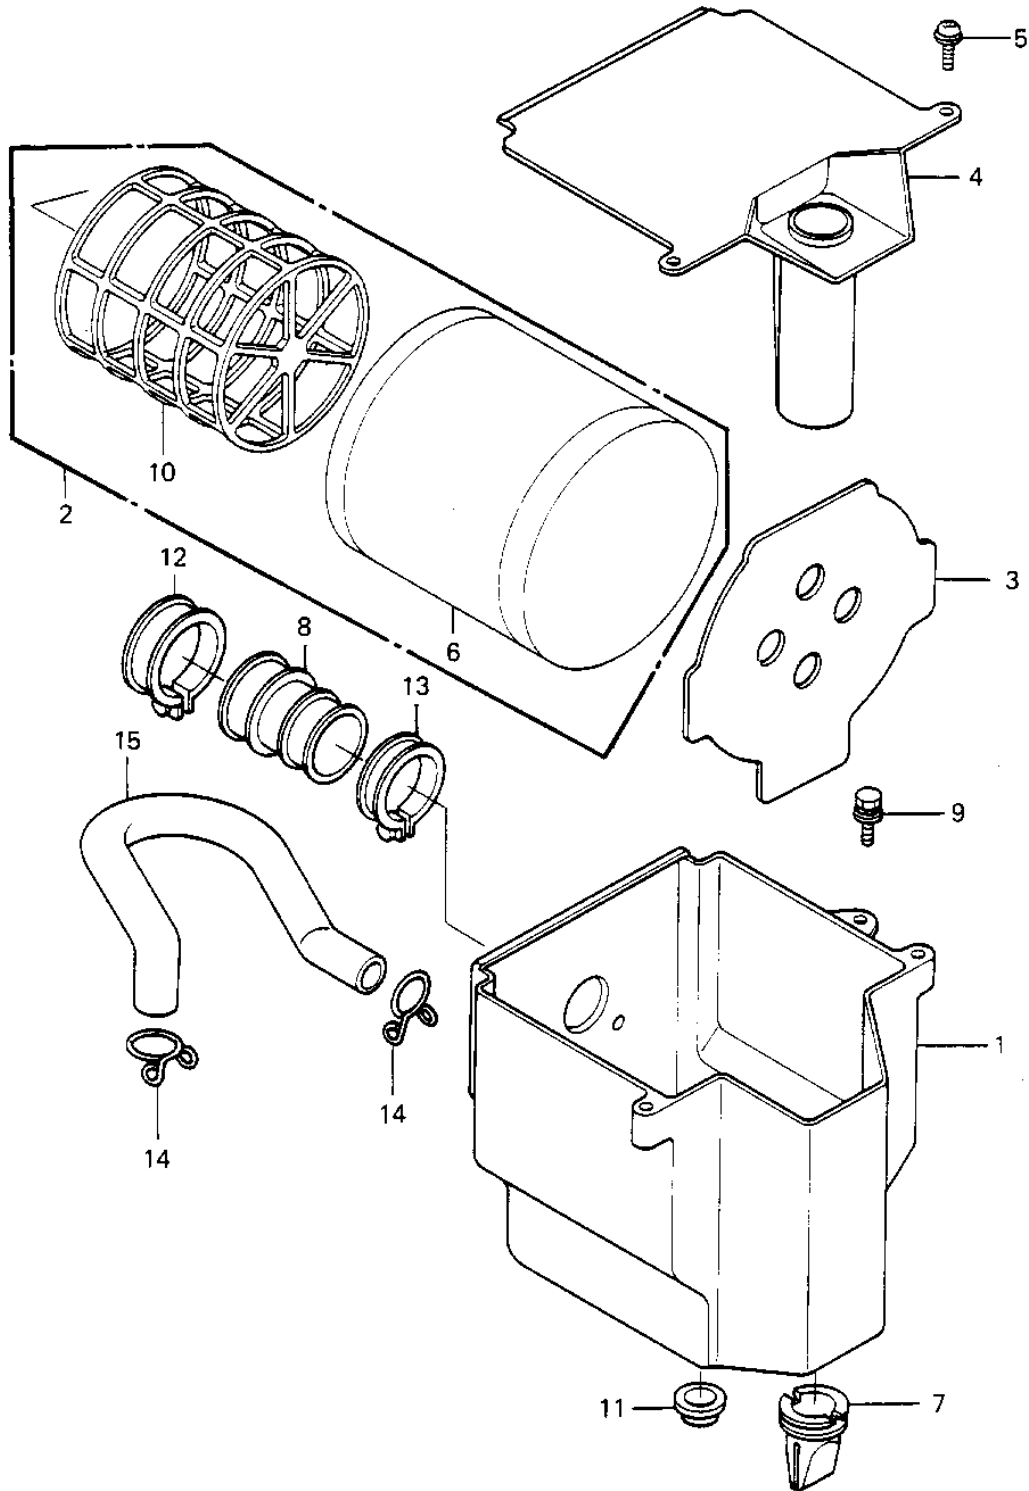

# 1984 Police PARTS DIAGRAM

## AIR CLEANER

E:130-0166

# 1984 Police PARTS LIST

## AIR CLEANER

ITEM NAME	PART NUMBER	QUANTITY
CASE-AIR FILTER (Ref # 1)	11011-1086	1
ELEMENT,AIR CLNR (Ref # 2)	11013-1053	1
HOLDER,ELEMENT (Ref # 3)	13091-1125	1
COVER,AIR FILTER (Ref # 4)	14025-1385	1
SCREW-PAN-WP-CROS (Ref # 5)	224B0612	2
ELEMENT-AIR FILTER (Ref # 6)	11013-1109	1
BOOT (Ref # 7)	49006-1065	1
DUCT,AIR INLET (Ref # 8)	14073-1067	1
BOLT-UPSET-WSP (Ref # 9)	187B0616	1
HOLDER,ELEMENT (Ref # 10)	13091-1121	1
DAMPER RUBBER,SIG LM (Ref # 11)	92075-158	1
CLAMP-INLET PIPE (Ref # 12)	92037-061	1
CLAMP,MUFFLER (Ref # 13)	92037-177	1
CLAMP,BREATHER TUBE (Ref # 14)	92037-213	2
TUBE,BREATHER (Ref # 15)	92059-1253	1