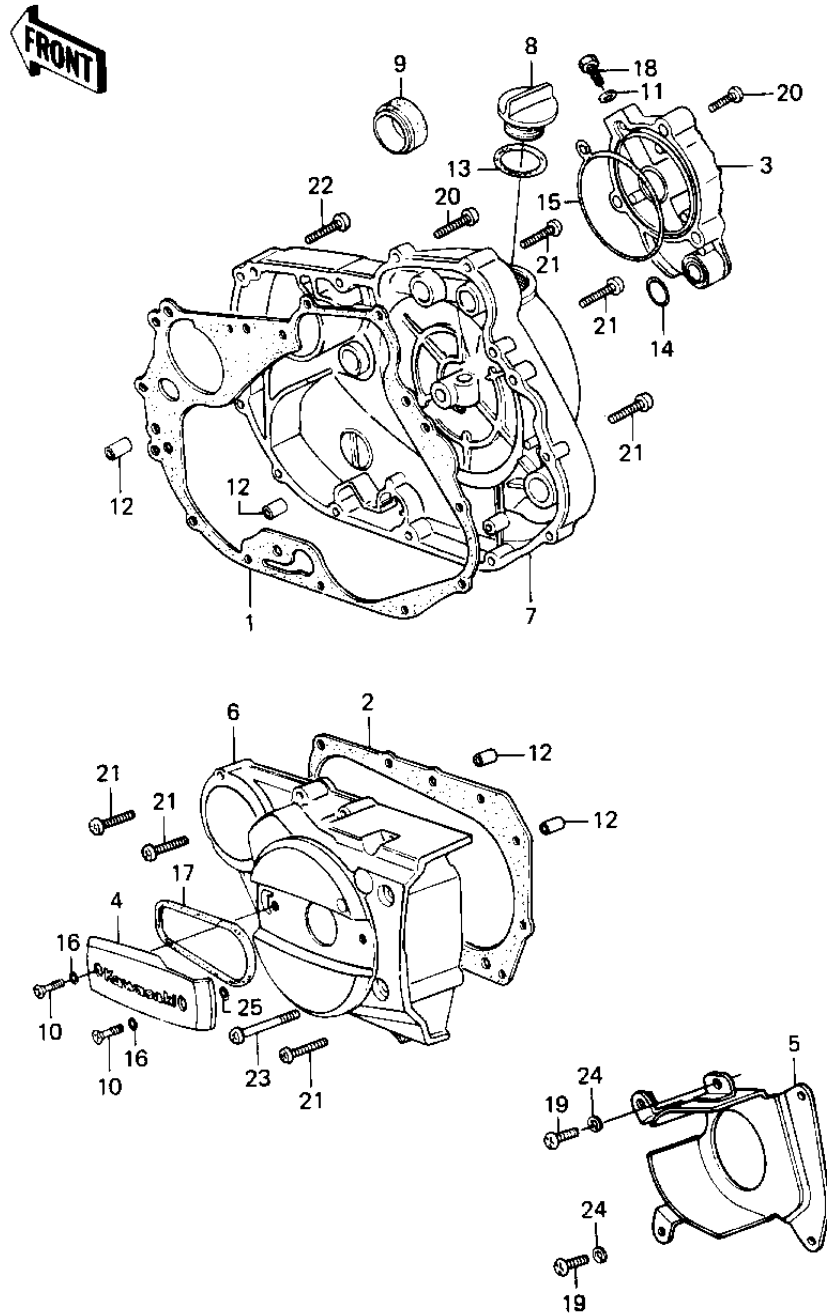

1984 Police PARTS DIAGRAM

ENGINE COVERS

E1431-0102

1984 Police PARTS LIST

ENGINE COVERS

ITEM NAME	PART NUMBER	QUANTITY
GASKET,CLUTCH COVER (Ref # 1)	11009-1306	1
GASKET,L.H ENGINE COV (Ref # 2)	14045-031	1
COVER,OIL FILTER (Ref # 3)	14025-1559	1
COVER,GENERATOR (Ref # 4)	14025-1606	1
COVER-CHAIN,BLACK (Ref # 5)	14026-1052	1
COVER-GENERATOR (Ref # 6)	14031-1110	1
COVER-CLUTCH (Ref # 7)	14032-1098	1
CAP-OIL FILLER (Ref # 8)	16115-1009	1
GAUGE,OIL LEVEL (Ref # 9)	52005-1009	1
SCREW (Ref # 10)	92009-1715	2
WASHER,PLAIN (Ref # 11)	92022-304	1
PIN-DOWEL (Ref # 12)	92042-007	4
"O" RING,31MM (Ref # 13)	92055-049	1
"O" RING (Ref # 14)	92055-098	1
"O" RING,FILTER COVER (Ref # 15)	92055-1048	1
"O" RING,DYNAMO COVER (Ref # 16)	92055-109	2
RING-O (Ref # 17)	92055-1143	1
BOLT HEX HEAD 6X8 (Ref # 18)	110B0608	1
SCREW PAN HEAD 6X10 (Ref # 19)	220B0610	2
SCREW PAN HEAD 6X25 (Ref # 20)	220B0625	4
SCREW PAN HEAD 6X30 (Ref # 21)	220B0630	18
SCREW PAN HEAD 6X40 (Ref # 22)	220B0640	1
SCREW PAN HEAD 6X60 (Ref # 23)	220B0660	2
WASHER SPRING 6MM (Ref # 24)	461F0600	2
"O" RING,12MM (Ref # 25)	670B2012	1