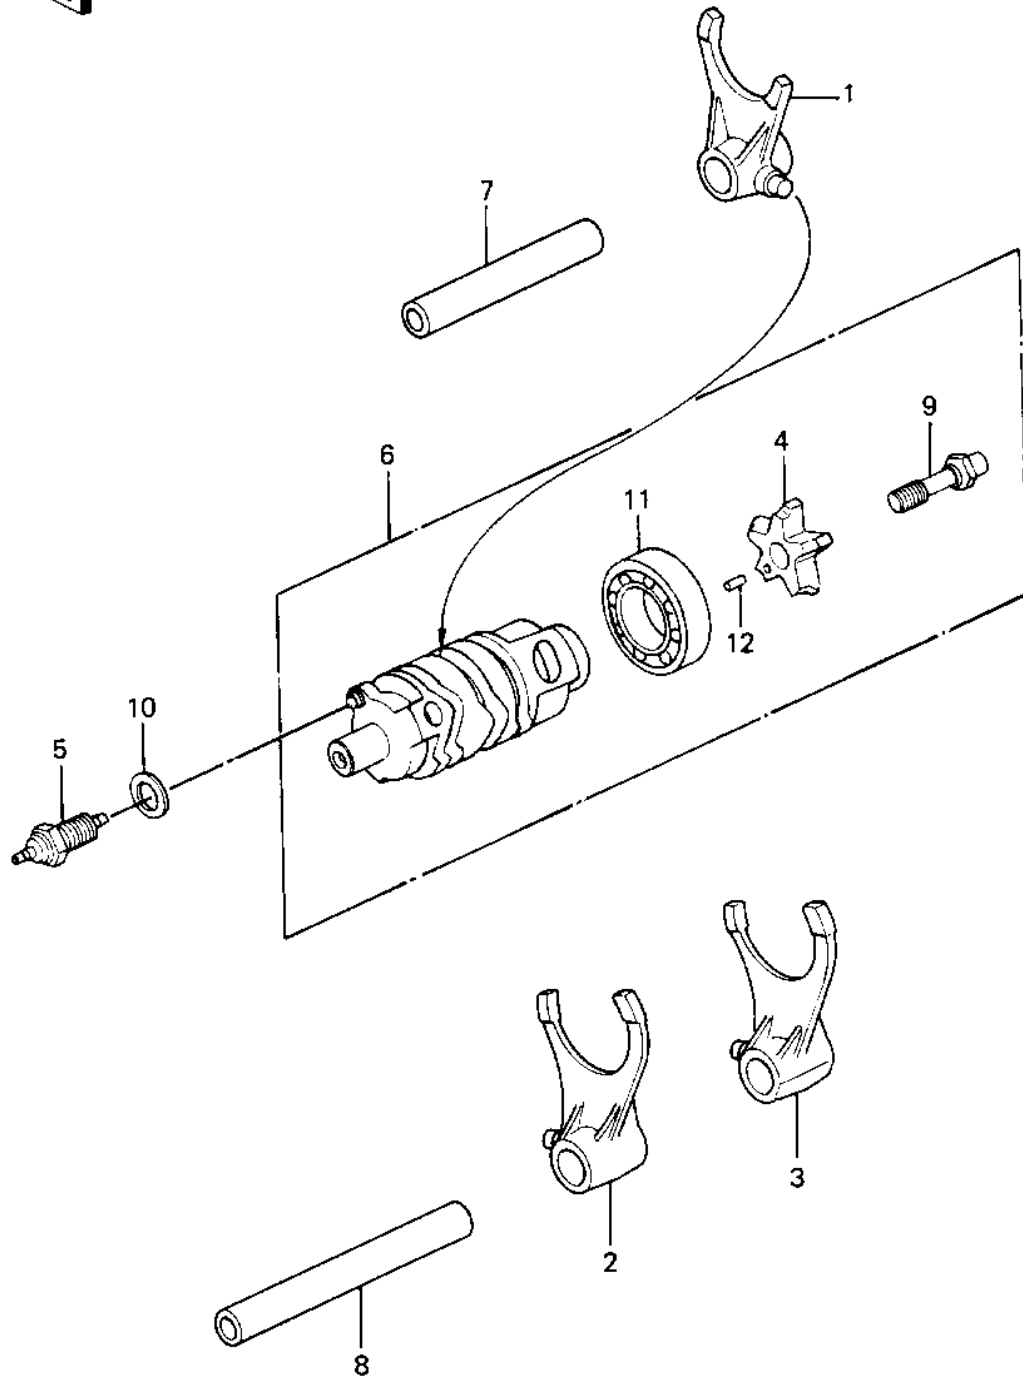

1984 Police PARTS DIAGRAM

GEAR CHANGE DRUM & FORKS

E1362-0055

1984 Police PARTS LIST

GEAR CHANGE DRUM & FORKS

ITEM NAME	PART NUMBER	QUANTITY
FORK-SHIFT,LOW (Ref # 1)	13140-1064	1
FORK-SHIFT,2ND&3RD (Ref # 2)	13140-1065	1
FORK-SHIFT,4TH&TOP (Ref # 3)	13140-1066	1
CAM-CHANGE DRUM (Ref # 4)	13145-1005	1
SWITCH,NEUTRAL (Ref # 5)	13151-1007	1
DRUM-ASSY-CHANGE (Ref # 6)	13239-1071	1
ROD,SHIFT 71.7M/M (Ref # 7)	49047-1002	1
ROD,SHIFT 93.7M/M (Ref # 8)	49047-1003	1
BOLT,CHANGE DRUM (Ref # 9)	92001-1714	1
GASKET CHECK VALVE (Ref # 10)	92065-058	1
BEARING,BALL,#6905 (Ref # 11)	92045-036	1
PIN-DOWEL,4X6 (Ref # 12)	610A0406	1