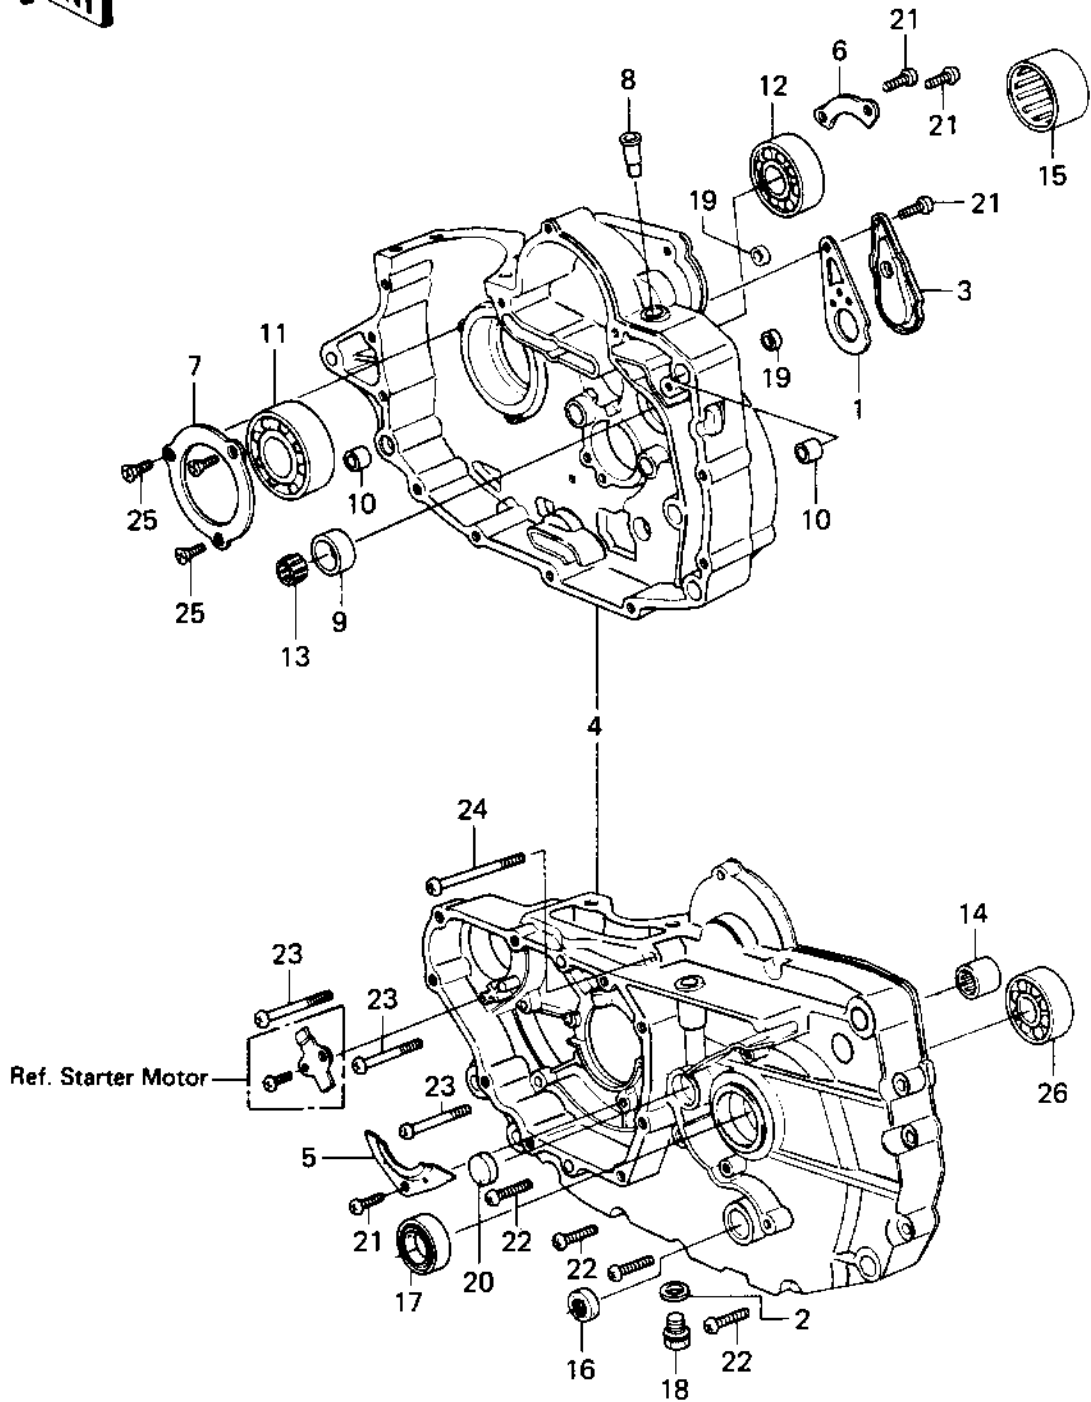

1984 Police PARTS DIAGRAM

CRANKCASE

E1411-0082

1984 Police PARTS LIST

CRANKCASE

ITEM NAME	PART NUMBER	QUANTITY
GASKET (Ref # 1)	16079-002	1
GASKET,DRIN PLUG (Ref # 2)	92065-097	1
CAP (Ref # 3)	16078-002	1
SET-CRANKCASE (Ref # 4)	14001-5137	1
PLATE,POSITIONING (Ref # 5)	14014-035	1
PLATE,POSITIONING (Ref # 6)	14014-037	1
PLATE,POSITIONING (Ref # 7)	14014-1004	1
FITTING, BREATHER (Ref # 8)	14067-006	1
BUSHING (Ref # 9)	92028-132	1
PIN,DOWEL,14MM (Ref # 10)	92042-032	2
BEARING,BALL,#6306 (Ref # 11)	92045-037	1
BEARING,BALL#6006 (Ref # 12)	92045-038	1
BEARING-NEEDLE (Ref # 13)	92046-1184	1
BRG,NEEDLE,HMK1515B (Ref # 14)	92046-060	1
BEARING-NEEDLE,NK20/1 (Ref # 15)	92046-1183	2
OIL SEAL,CHANGE SHAFT (Ref # 16)	92050-082	1
SEAL-OIL,TC32457 (Ref # 17)	92049-1159	1
PLUG,OIL DRAIN,12X15 (Ref # 18)	92066-1174	1
PLUG,OIL DRAIN,12X15 (Ref # 18)	92066-1174	1
PLUG (Ref # 19)	92066-1282	2
PLUG (Ref # 20)	92066-1116	1
SCREW PAN HEAD 6X14 (Ref # 21)	220B0614	4
SCREW PAN HEAD 6X30 (Ref # 22)	220B0630	9
SCREW PAN HEAD 6X55 (Ref # 23)	220B0655	3
SCREW PAN HEAD 6X75 (Ref # 24)	220B0675	1
SCREW CNTSNK HD 6X16 (Ref # 25)	221B0616	3
BEARING BALL #6205 (Ref # 26)	601B6205	1