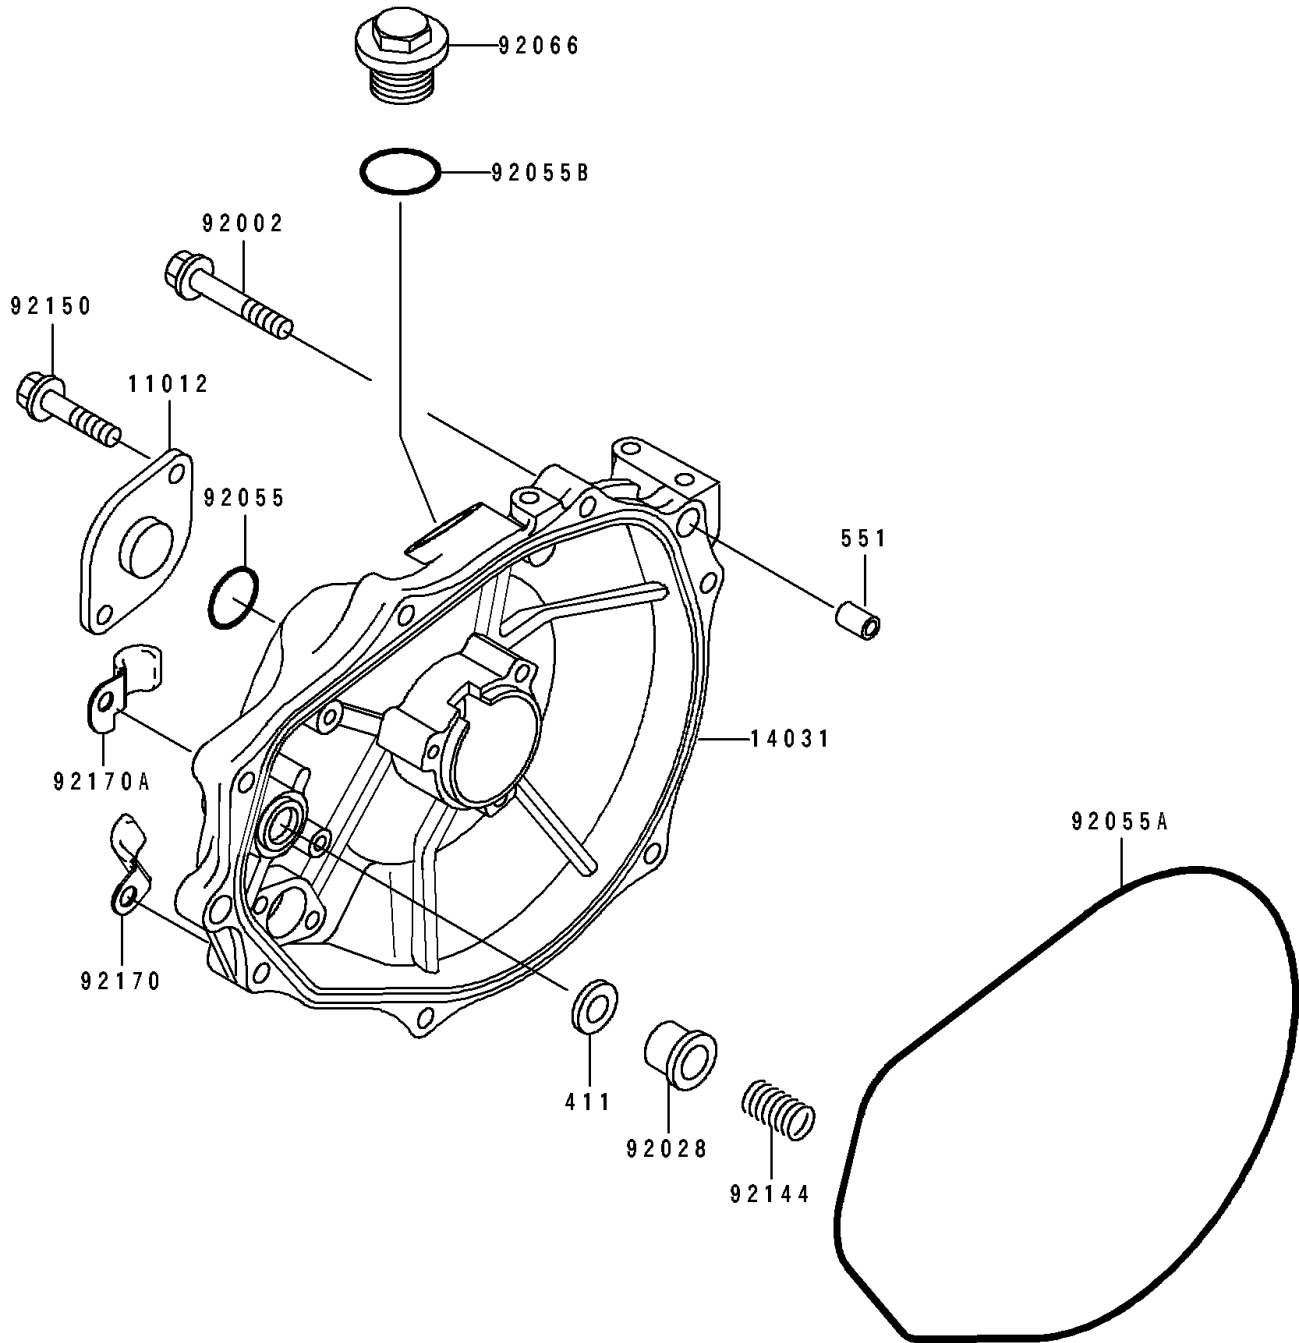

1994 XiR PARTS DIAGRAM

Engine Cover(s)

E1431

1994 XiR PARTS LIST

Engine Cover(s)

ITEM NAME	PART NUMBER	QUANTITY
CAP (Ref # 11012)	11012-3770	1
COVER-GENERATOR (Ref # 14031)	14031-3717	1
BOLT,6X30 (Ref # 92002)	92002-3726	7
BUSHING (Ref # 92028)	92028-3718	1
RING-O,19.5X1.5 (Ref # 92055)	92055-055	1
RING-O,GENERATOR COVER (Ref # 92055A)	92055-3712	1
RING-O (Ref # 92055B)	92055-515	1
PLUG (Ref # 92066)	92066-3739	1
SPRING (Ref # 92144)	92144-3728	1
BOLT,6X18 (Ref # 92150)	92150-3729	2
CLAMP (Ref # 92170)	92170-3735	1
CLAMP (Ref # 92170A)	92170-3736	1
WASHER-PLAIN,5MM (Ref # 411)	411S0500	1
PIN-DOWEL (Ref # 551)	551R0812	2