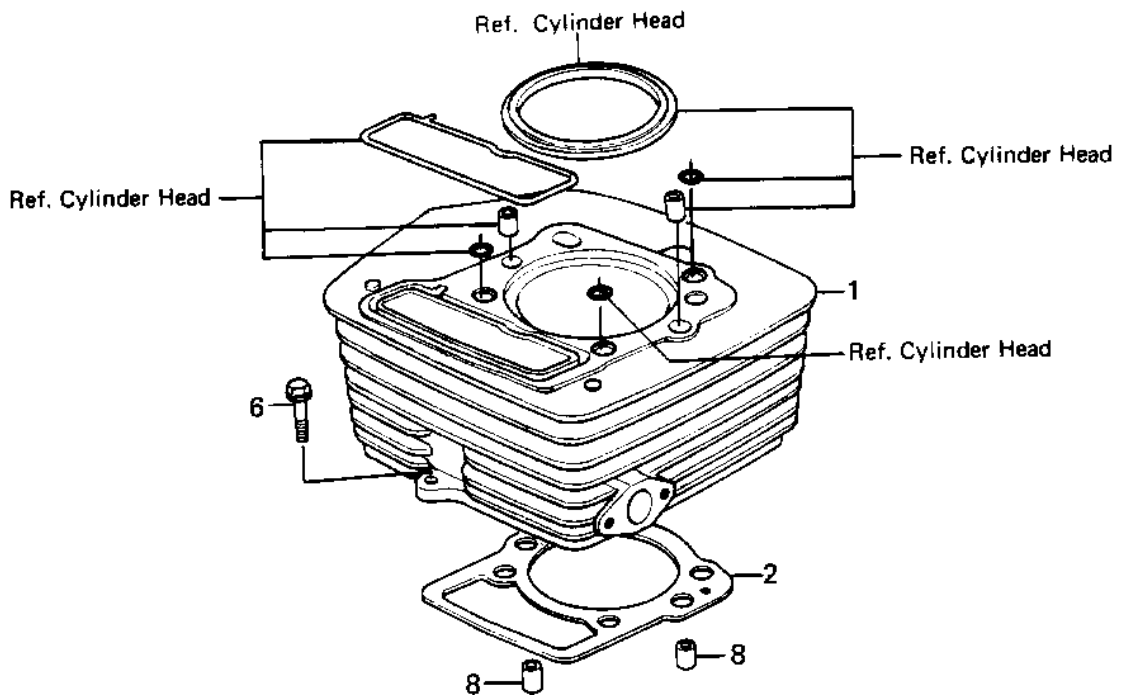

1984 Police PARTS DIAGRAM

CYLINDER/PISTON

E1120-0039

1984 Police PARTS LIST

CYLINDER/PISTON

ITEM NAME	PART NUMBER	QUANTITY
CYLINDER-ENGINE (Ref # 1)	11005-1331	1
GASKET,CYLINDER BASE (Ref # 2)	11009-043	1
PISTON-ENGINE,STD (Ref # 3)	13001-1101	1
PISTON-ENGINE L,O/S 0 (Ref # 3)	13029-1048	(1
PISTON-ENGINE LL,O/S (Ref # 3)	13027-1047	(1
RING-SET-PISTON (Ref # 4)	13008-1011	1
RING-SET PISTON L,O/S (Ref # 4)	13025-1014	(1
RING-SET PISTON LL,O/ (Ref # 4)	13024-1014	(1
PIN-PISTON (Ref # 5)	13002-1013	1
BOLT (Ref # 6)	92003-202	1
CIRCLIP,PISTON PIN (Ref # 7)	92036-021	2
PIN,DOWEL,10X8.2X14 (Ref # 8)	92043-1037	2