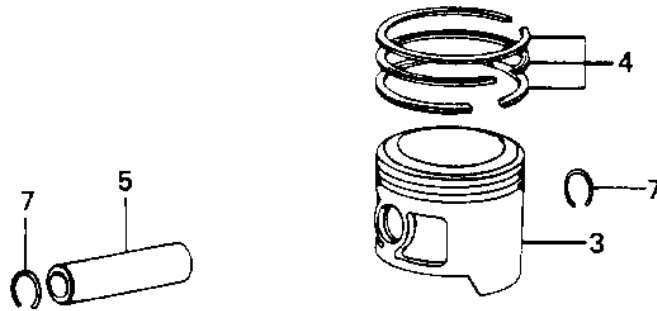

1984 Police PARTS DIAGRAM

CYLINDER/PISTON

E1120-0039

1984 Police PARTS LIST

CYLINDER/PISTON

ITEM NAME	PART NUMBER	QUANTITY
CYLINDER-ENGINE (Ref # 1)	11005-1331	1
GASKET,CYLINDER BASE (Ref # 2)	11009-043	1
PISTON-ENGINE,STD (Ref # 3)	13001-1101	1
PISTON-ENGINE L,O/S 0 (Ref # 3)	13029-1048	(1
PISTON-ENGINE LL,O/S (Ref # 3)	13027-1047	(1
RING-SET-PISTON (Ref # 4)	13008-1011	1
RING-SET PISTON L,O/S (Ref # 4)	13025-1014	(1
RING-SET PISTON LL,O/ (Ref # 4)	13024-1014	(1
PIN-PISTON (Ref # 5)	13002-1013	1
BOLT (Ref # 6)	92003-202	1
CIRCLIP,PISTON PIN (Ref # 7)	92036-021	2
PIN,DOWEL,10X8.2X14 (Ref # 8)	92043-1037	2