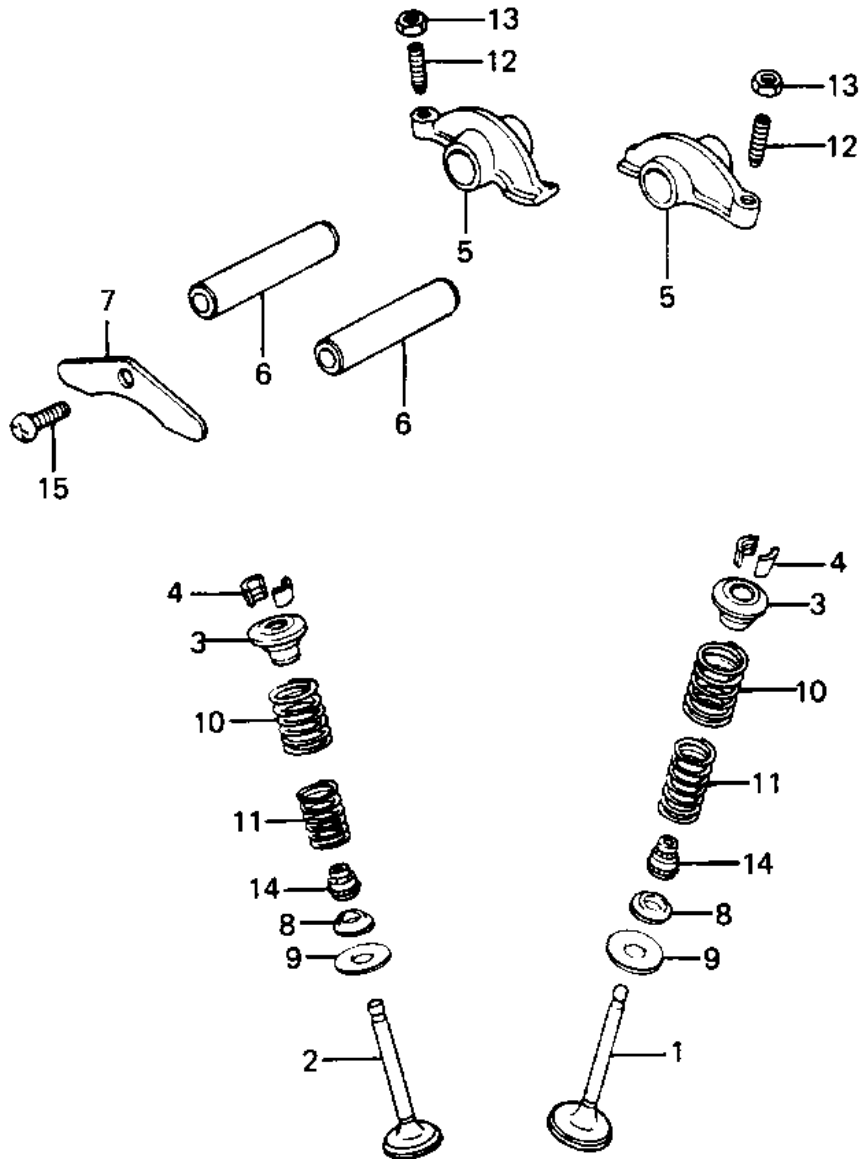

1984 Police PARTS DIAGRAM

ROCKER ARMS/VALVES

E1210-0018

1984 Police PARTS LIST

ROCKER ARMS/VALVES

ITEM NAME	PART NUMBER	QUANTITY
VALVE,INLET (Ref # 1)	12004-1006	1
VALVE,EXHAUST (Ref # 2)	12005-1005	1
RETAINER,VALVE SPRING (Ref # 3)	12009-006	2
SPLIT KEEPER (Ref # 4)	12011-004	4
ARM,ROCKER (Ref # 5)	12016-012	2
SHAFT,ROCKER ARM (Ref # 6)	12020-004	2
PLATE,POSITIONING (Ref # 7)	14014-034	1
SEAT-SPRING,INNER (Ref # 8)	16007-1045	2
SEAT-SPRING,OUTER (Ref # 9)	16007-1046	2
SPRING,OUTER VALVE (Ref # 10)	12007-013	2
SPRING,INNER VALVE (Ref # 11)	12007-014	2
SCREW,SLOTTED,ROCKER (Ref # 12)	92013-009	2
NUT,ROCKER ARM FITTING (Ref # 13)	92016-061	2
OIL SEAL,RV37129.5 (Ref # 14)	92049-016	2
SCREW PAN HEAD 6X10 (Ref # 15)	220B0610	1