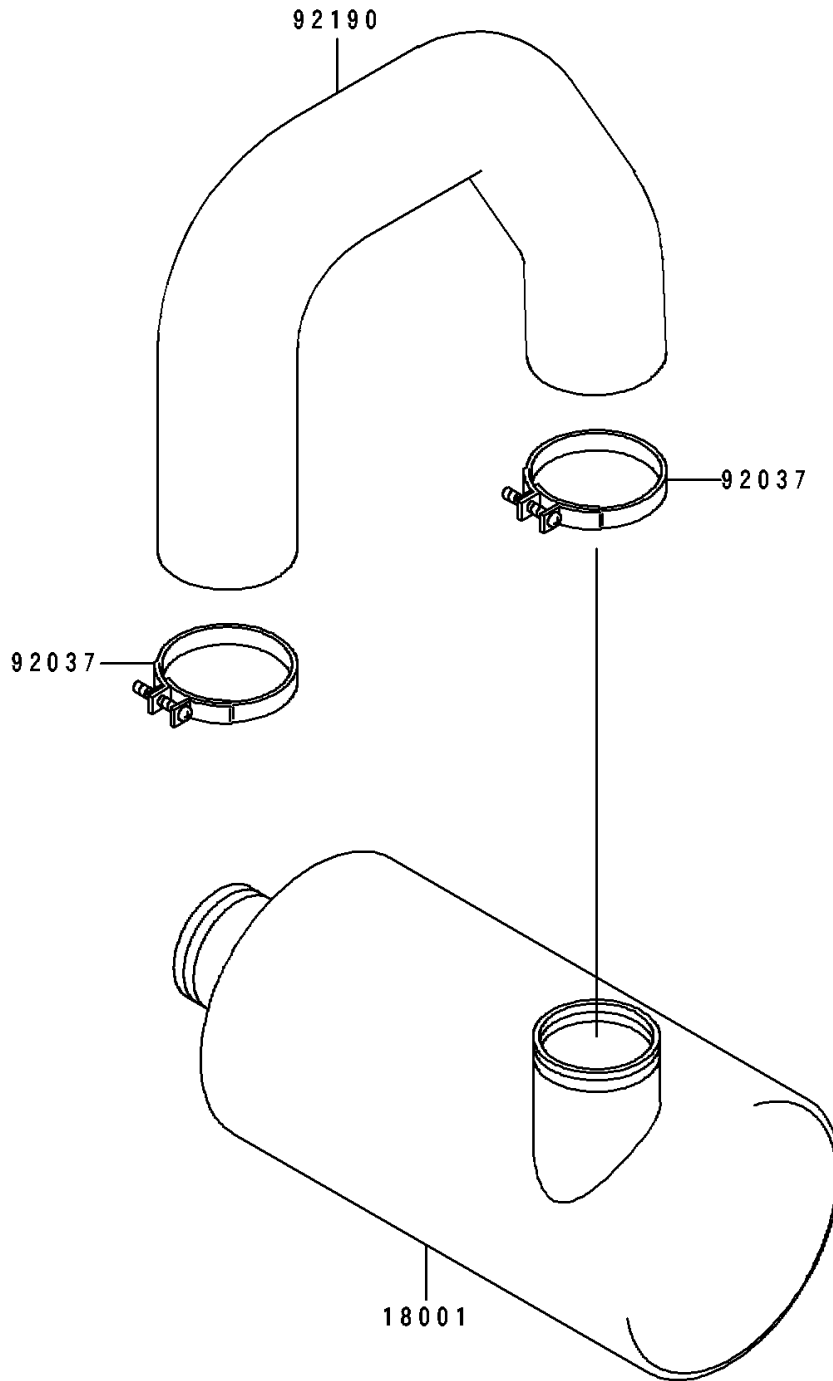

# 1994 XiR PARTS DIAGRAM

Water Muffler

E1141

# 1994 XiR PARTS LIST

## Water Muffler

ITEM NAME	PART NUMBER	QUANTITY
MUFFLER,WATER (Ref # 18001)	18001-3756	1
CLAMP (Ref # 92037)	92037-3738	2
TUBE,WATER BOX-TAIL PIPE (Ref # 92190)	92190-3927	1