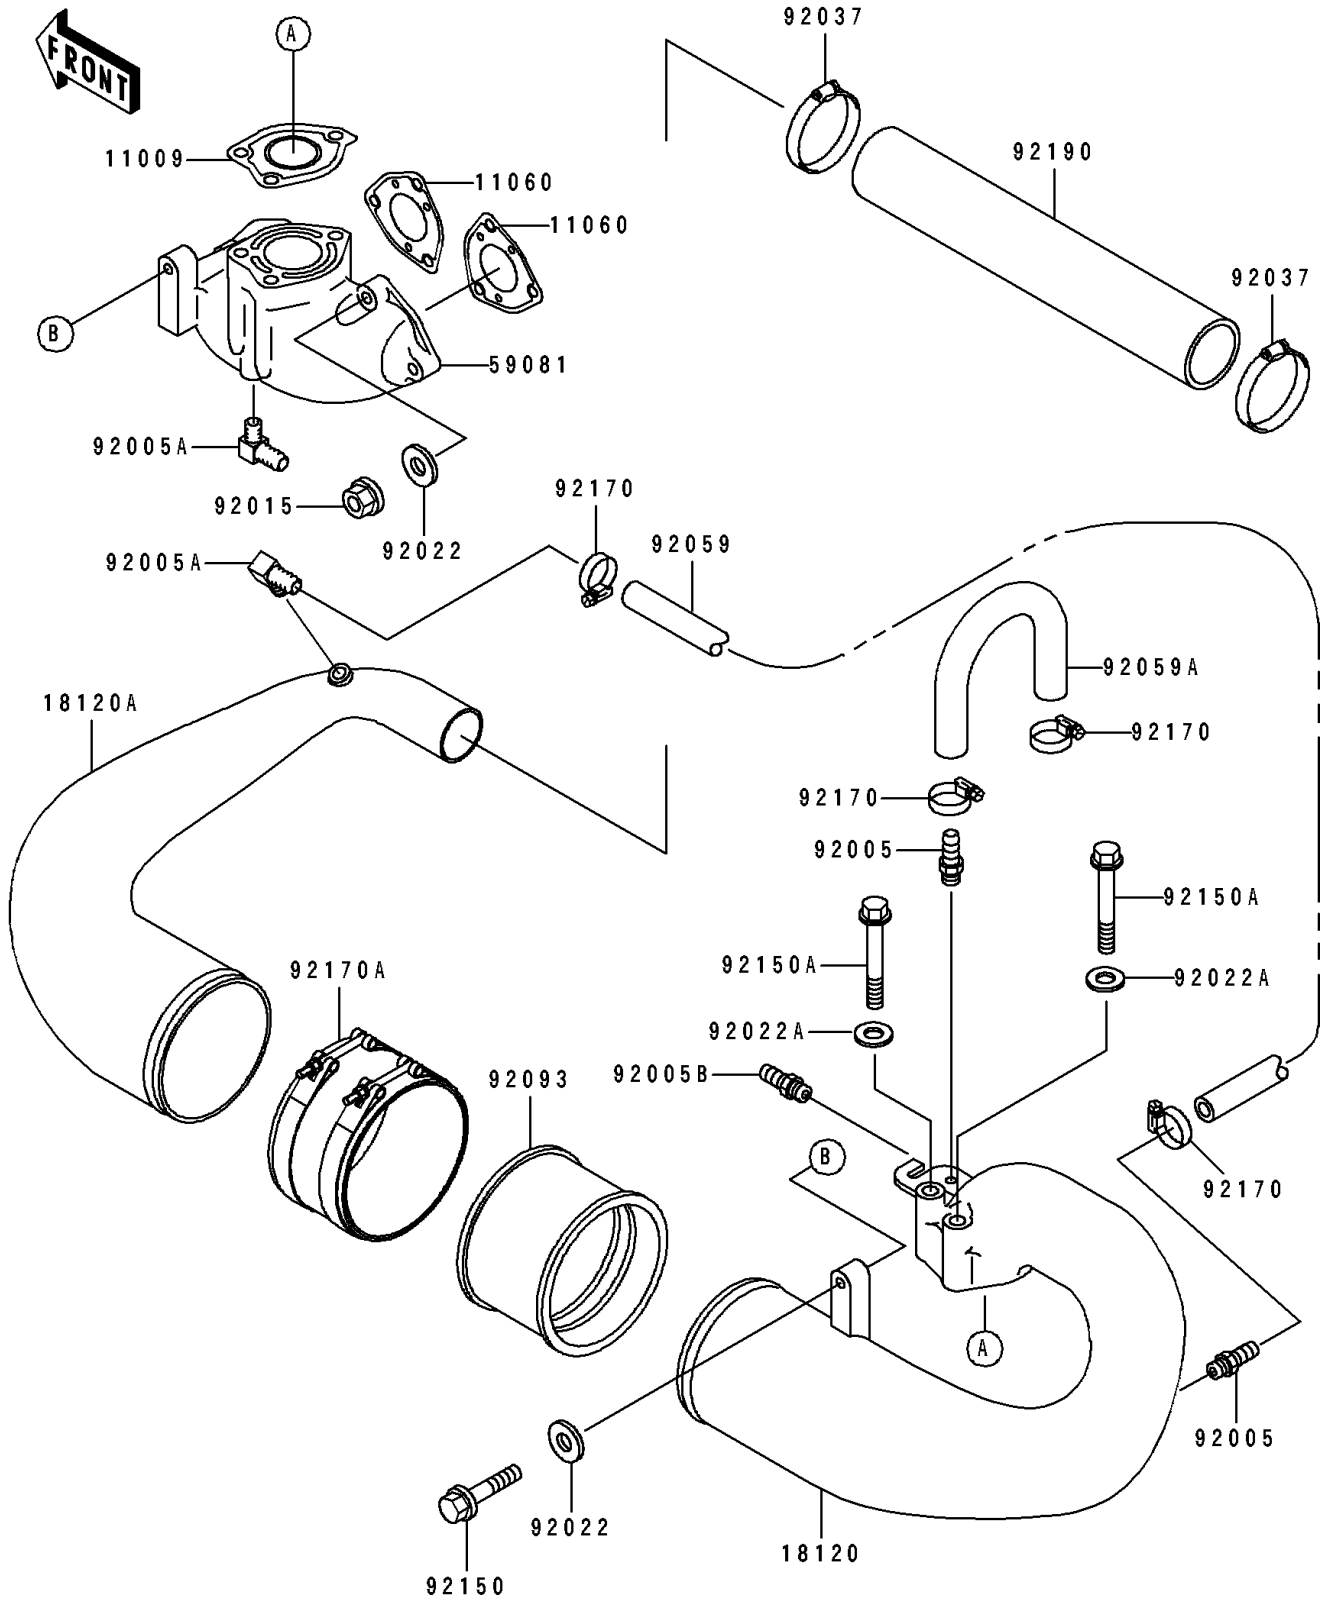

1994 XiR PARTS DIAGRAM

Muffler(s)

E1140

1994 XiR PARTS LIST

Muffler(s)

ITEM NAME	PART NUMBER	QUANTITY
GASKET,EXHAUST PIPE (Ref # 11009)	11009-3752	1
GASKET,EXHAUST PIPE (Ref # 11060)	11060-3721	2
CHAMBER-EXHAUST (Ref # 18120)	18120-3701	1
CHAMBER-EXHAUST (Ref # 18120A)	18120-3702	1
MANIFOLD-EXHAUST (Ref # 59081)	59081-3715	1
FITTING (Ref # 92005)	92005-3713	2
FITTING (Ref # 92005A)	92005-3717	2
FITTING (Ref # 92005B)	92005-3718	1
NUT,CAP,8MM (Ref # 92015)	92015-1371	6
WASHER,8.2X18X1.5 (Ref # 92022)	92022-1964	7
WASHER,10.2X20X1.5 (Ref # 92022A)	92022-3742	3
CLAMP (Ref # 92037)	92037-3009	2
TUBE,HULL TO ENGINE,9X16X680 (Ref # 92059)	92059-3761	1
TUBE (Ref # 92059A)	92059-3816	1
SEAL (Ref # 92093)	92093-3741	1
BOLT,8X35 (Ref # 92150)	92150-3801	1
BOLT,10X70 (Ref # 92150A)	92150-3831	3
CLAMP (Ref # 92170)	92170-3718	4
CLAMP (Ref # 92170A)	92170-3741	1
TUBE,CHAMBER-WATER MUFFLER (Ref # 92190)	92190-3928	1