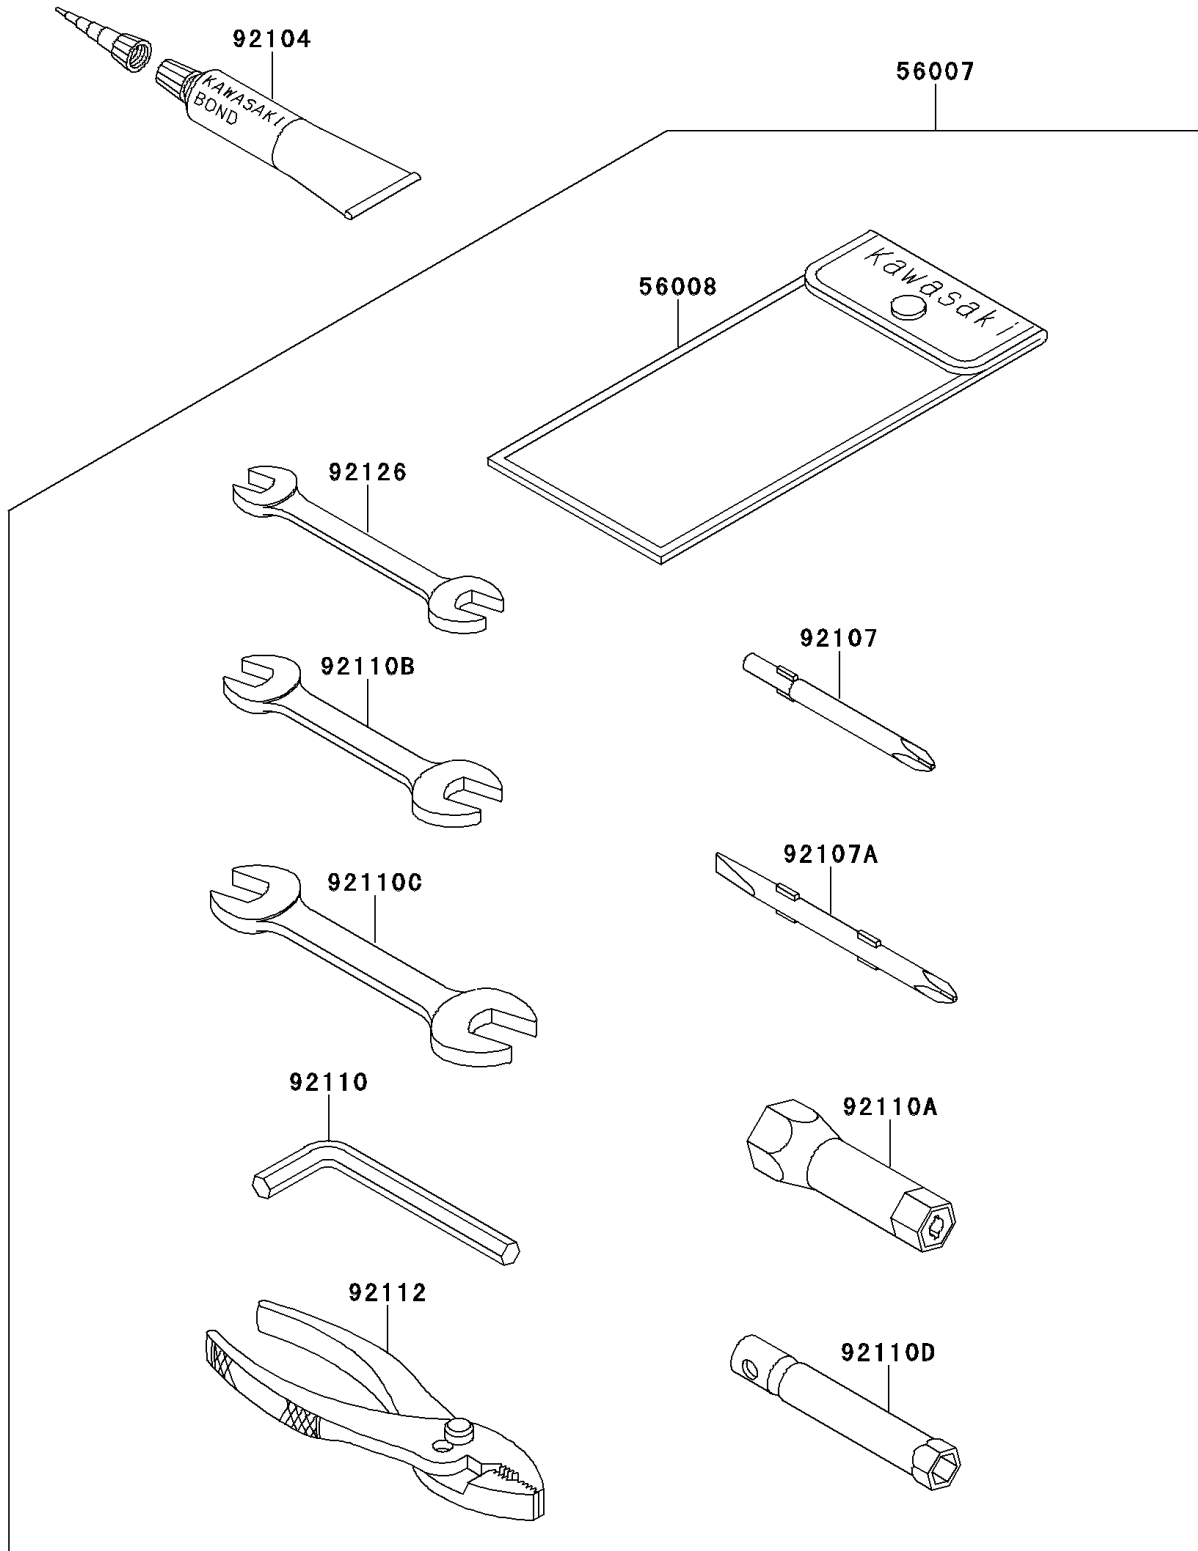

1997 750 ZXi PARTS DIAGRAM

Owner's Tools

F3182

1997 750 ZXi PARTS LIST

Owner's Tools

ITEM NAME	PART NUMBER	QUANTITY
TOOL-KIT (Ref # 56007)	56007-3710	1
BAG,TOOL (Ref # 56008)	56008-1007	1
GASKET-LIQUID,TUBE,100G,SILVER (Ref # 92104)	92104-002	AR
TOOL-DRIVER,#3PHILLIPS (Ref # 92107)	92107-005	1
TOOL-DRIVER,#2PHILLIPS&SLOT (Ref # 92107A)	92107-1051	1
TOOL-WRENCH,ALLEN,5MM (Ref # 92110)	92110-1015	1
TOOL-WRENCH,BOX,21MM (Ref # 92110A)	92110-1113	1
TOOL-WRENCH,OPEN END,10X12 (Ref # 92110B)	92110-1152	1
TOOL-WRENCH,OPEN END,14X17 (Ref # 92110C)	92110-1153	1
TOOL-WRENCH,BOX,10MM (Ref # 92110D)	92110-1156	1
TOOL-PLIERS (Ref # 92112)	92112-003	1
TOOL-WRENCH,OPEN END,8X10 (Ref # 92126)	92126-001	1