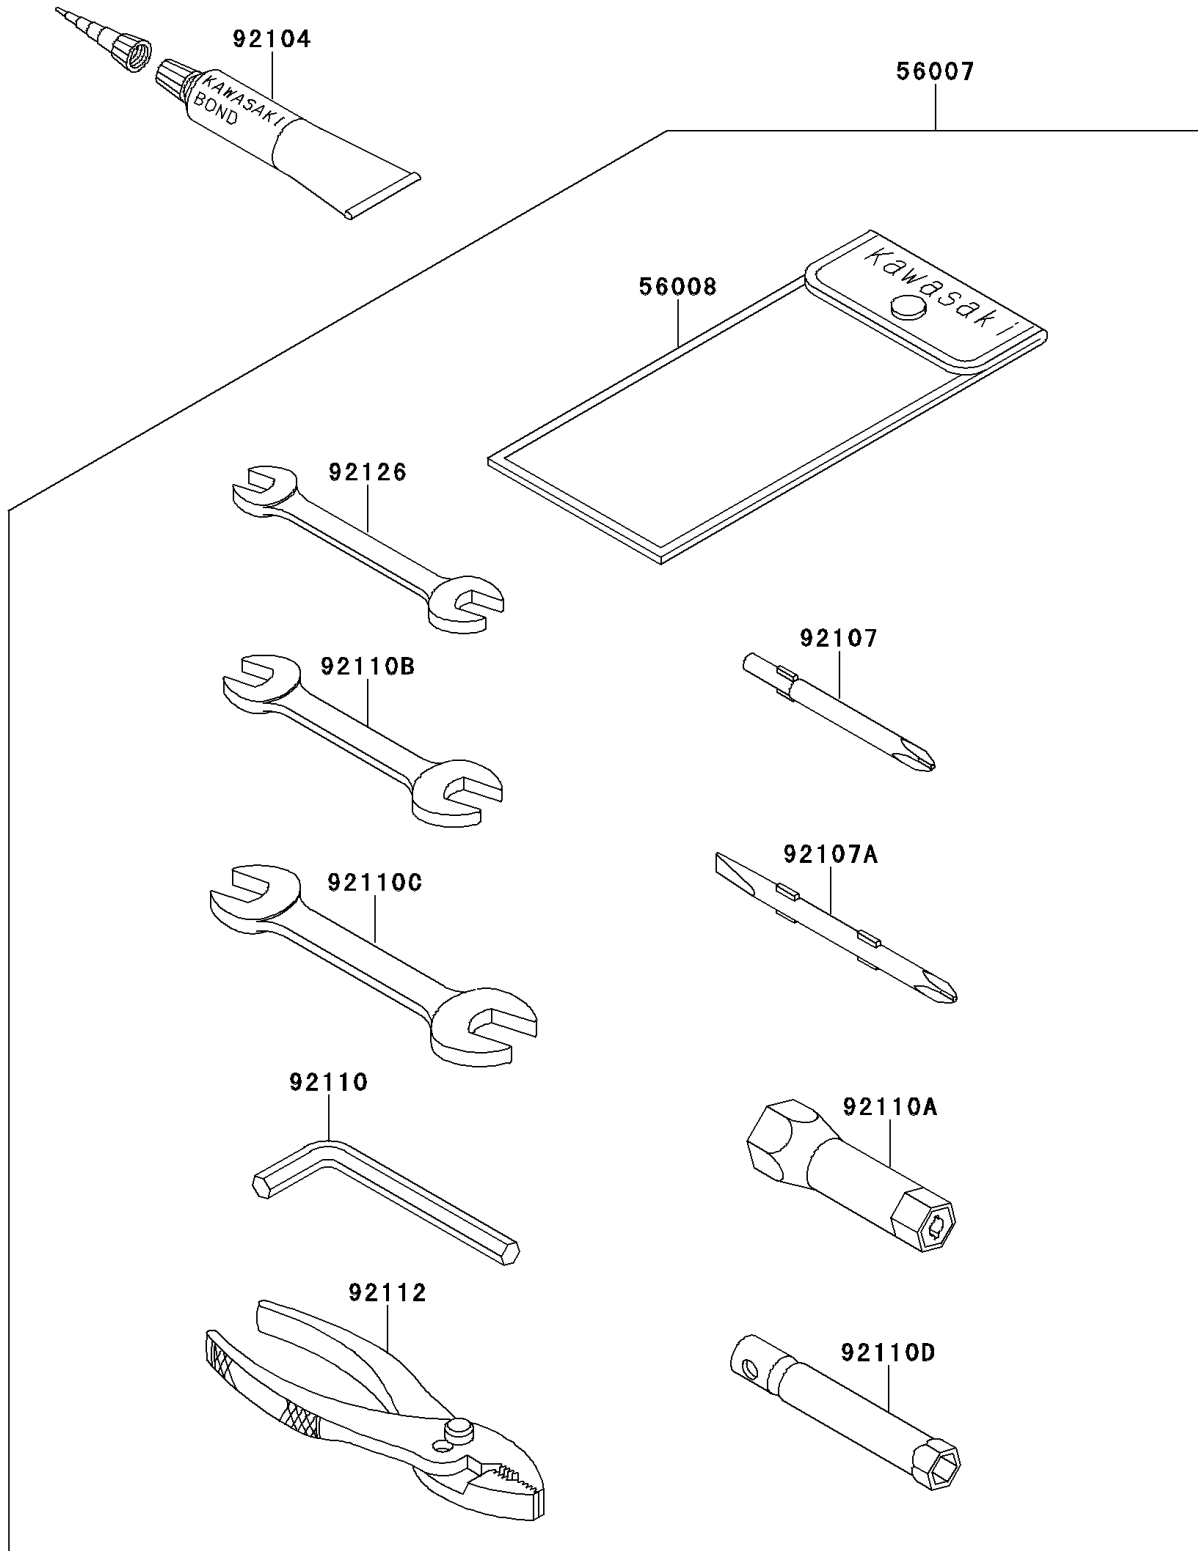

# 1997 750 ZXi PARTS DIAGRAM

Owner's Tools

F3182

# 1997 750 ZXi PARTS LIST

## Owner's Tools

ITEM NAME	PART NUMBER	QUANTITY
TOOL-KIT (Ref # 56007)	56007-3710	1
BAG,TOOL (Ref # 56008)	56008-1007	1
GASKET-LIQUID,TUBE,100G,SILVER (Ref # 92104)	92104-002	AR
TOOL-DRIVER,#3PHILLIPS (Ref # 92107)	92107-005	1
TOOL-DRIVER,#2PHILLIPS&SLOT (Ref # 92107A)	92107-1051	1
TOOL-WRENCH,ALLEN,5MM (Ref # 92110)	92110-1015	1
TOOL-WRENCH,BOX,21MM (Ref # 92110A)	92110-1113	1
TOOL-WRENCH,OPEN END,10X12 (Ref # 92110B)	92110-1152	1
TOOL-WRENCH,OPEN END,14X17 (Ref # 92110C)	92110-1153	1
TOOL-WRENCH,BOX,10MM (Ref # 92110D)	92110-1156	1
TOOL-PLIERS (Ref # 92112)	92112-003	1
TOOL-WRENCH,OPEN END,8X10 (Ref # 92126)	92126-001	1