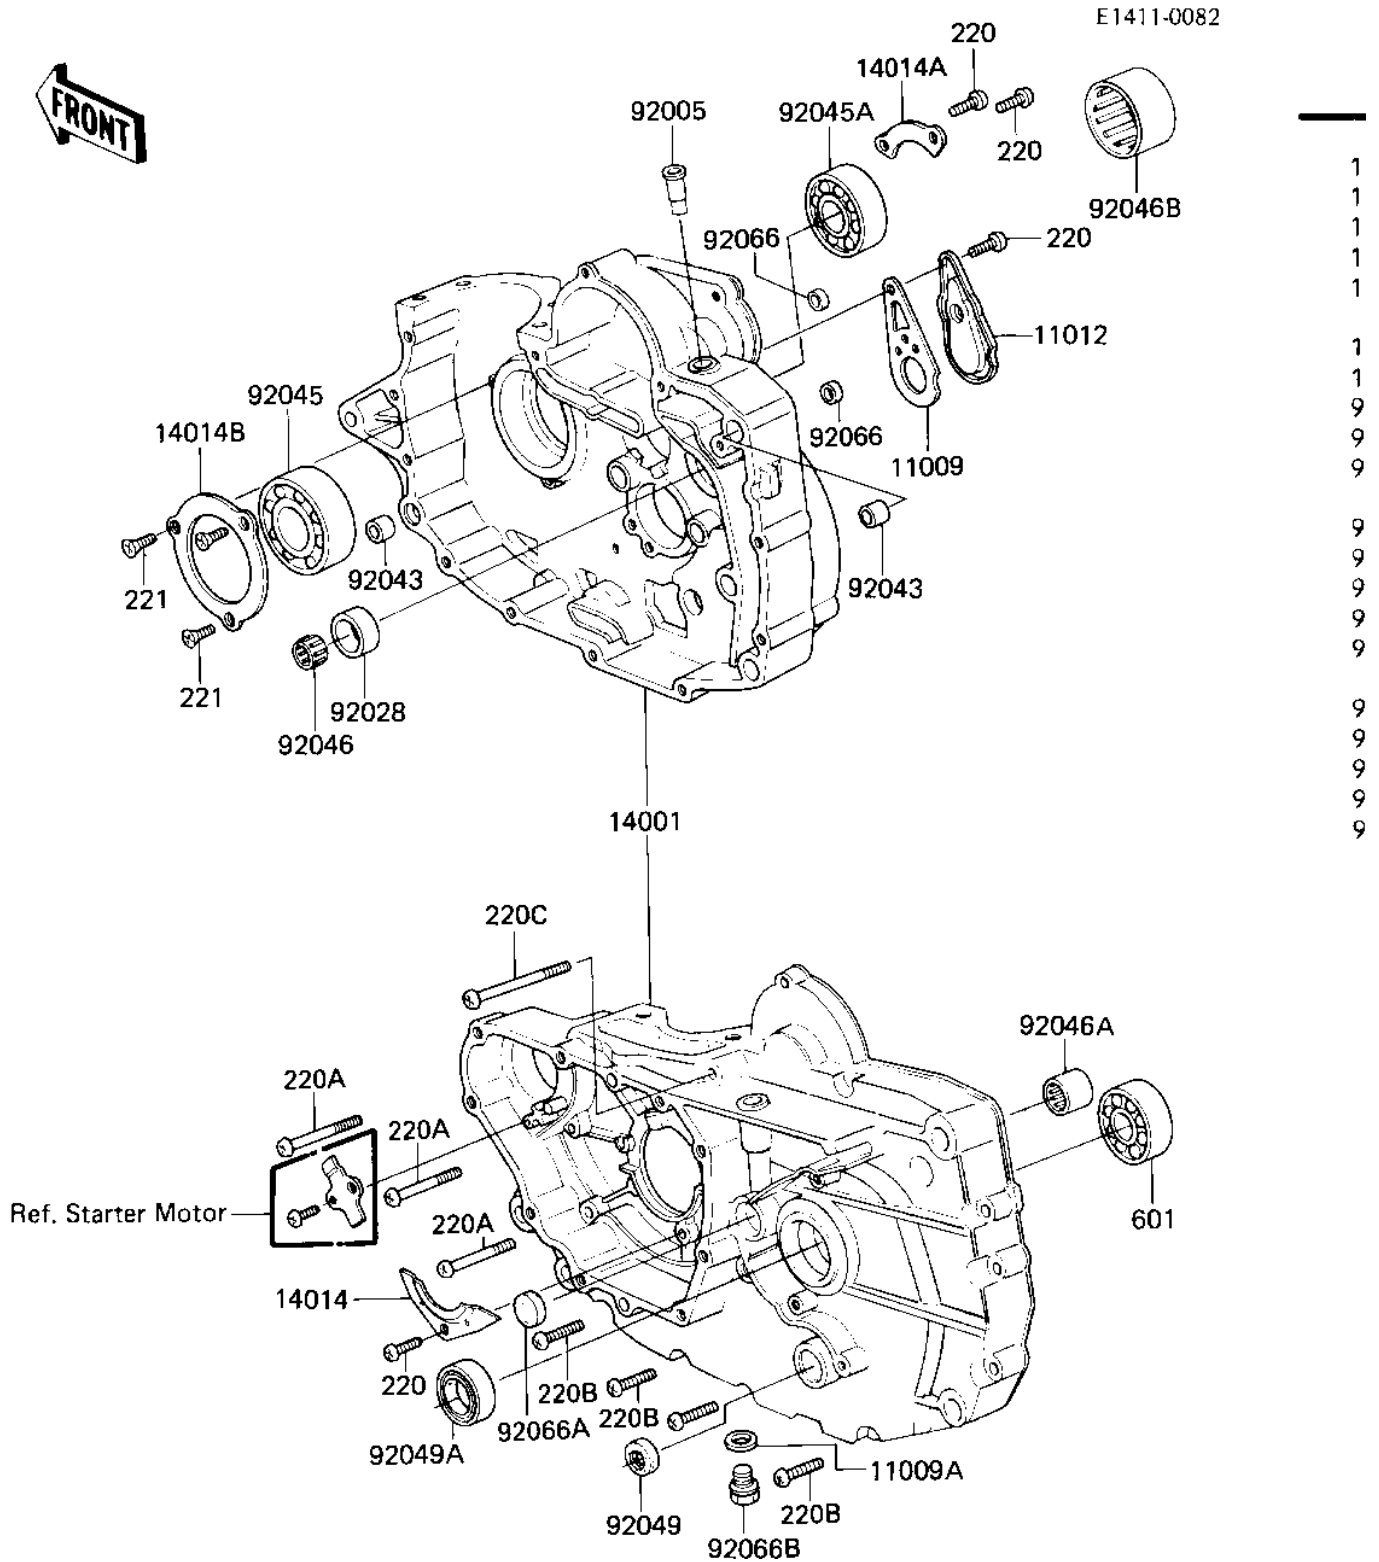

# 1984 Prairie PARTS DIAGRAM

CRANKCASE ('84-'85 C2/C3)

# 1984 Prairie PARTS LIST

CRANKCASE ('84-'85 G2/G3)

ITEM NAME	PART NUMBER	QUANTITY
GASKET (Ref # 11009)	16079-002	1
GASKET,DRIN PLUG (Ref # 11009A)	92065-097	1
CAP (Ref # 11012)	16078-002	1
SET-CRANKCASE (Ref # 14001)	14001-5137	1
PLATE,POSITIONING (Ref # 14014)	14014-035	1
PLATE,POSITIONING (Ref # 14014A)	14014-037	1
PLATE,POSITIONING (Ref # 14014B)	14014-1004	1
BREATHER JOINT (Ref # 92005)	14067-006	1
BUSHING (Ref # 92028)	92028-132	1
PIN,DOWEL,14MM (Ref # 92043)	92042-032	2
BEARING,BALL,#6306 (Ref # 92045)	92045-037	1
BEARING,BALL#6006 (Ref # 92045A)	92045-038	1
BEARING-NEEDLE (Ref # 92046)	92046-1184	1
BRG,NEEDLE,HMK1515B (Ref # 92046A)	92046-060	1
BEARING-NEEDLE,NK20/1 (Ref # 92046B)	92046-1183	2
OIL SEAL,CHANGE SHAFT (Ref # 92049)	92050-082	1
SEAL-OIL,TC32457 (Ref # 92049A)	92049-1159	1
PLUG (Ref # 92066)	92066-1282	2
PLUG (Ref # 92066A)	92066-1116	1
PLUG,OIL DRAIN,12X15 (Ref # 92066B)	92066-1174	1
SCREW PAN HEAD 6X14 (Ref # 220)	220B0614	4
SCREW PAN HEAD 6X55 (Ref # 220A)	220B0655	3
SCREW-PAN-CROS (Ref # 220B)	220X0630	9
SCREW-PAN-CROS (Ref # 220C)	220X0675	1
SCREW CNTSNK HD 6X16 (Ref # 221)	221B0616	3
BEARING BALL #6205 (Ref # 601)	601B6205	1