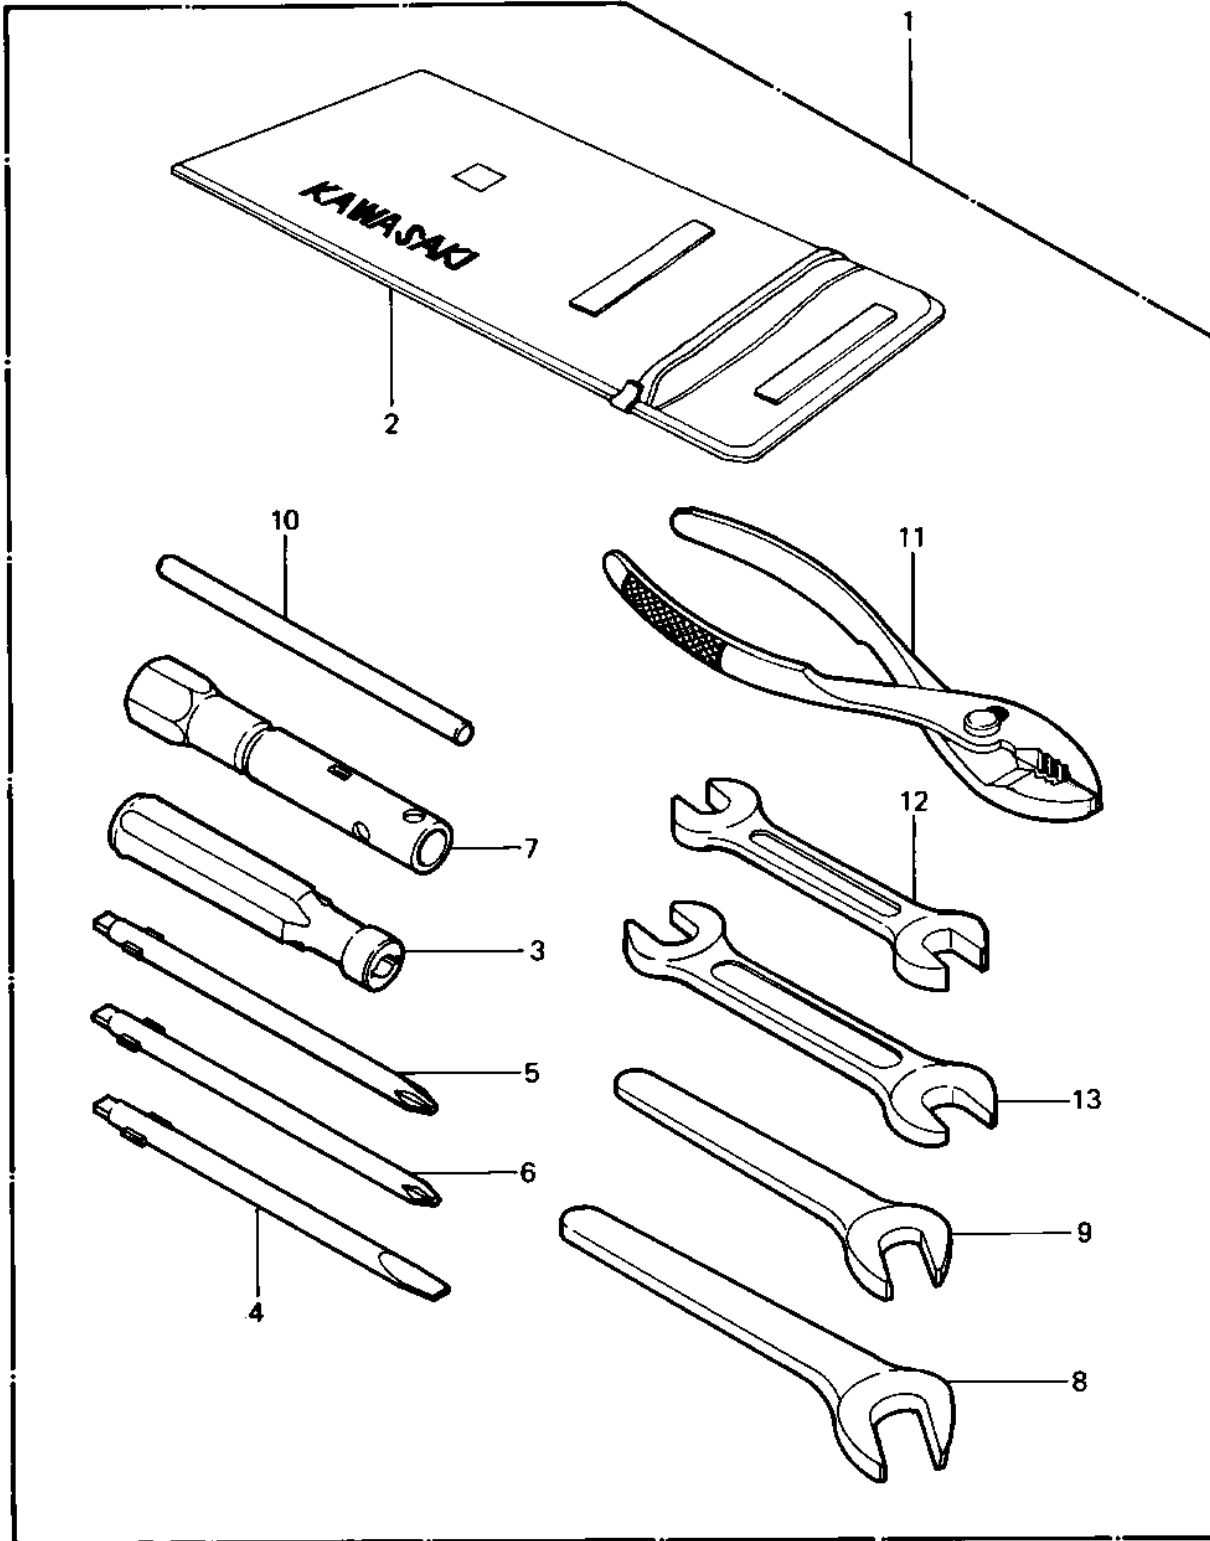

## 1983 Prairie PARTS DIAGRAM

OWNER TOOLS ('83 C1)

F  
|  
—

1032-10

## 1983 Prairie PARTS LIST

OWNER TOOLS ('83 C1)

ITEM NAME	PART NUMBER	QUANTITY
TOOLKIT (Ref # 1)	56007-4005	1
BAG,TOOL (Ref # 2)	56008-009	1
GRIP,SCREW DRIVER (Ref # 3)	92106-1001	1
92107-1052 (Canada) (Ref # 4)	92107-007	1
TOOL-DRIVER (Ref # 5)	92107-1052	1
92107-1002 (Canada) (Ref # 6)	92107-008	1
UNAVAILABLE IN PRICE BOOK (Ref # 7)	92110-1001	1
WRENCH,OPEN END,19M/M (Ref # 8)	92110-1004	1
92110-1031 (Canada) (Ref # 9)	92110-1030	1
BAR,SPARK PLUG WRENCH (Ref # 10)	92111-005	1
92112-003 (Canada) (Ref # 11)	92112-005	1
UNAVAILABLE IN PRICE BOOK (Ref # 12)	92126-005	1
UNAVAILABLE IN PRICE BOOK (Ref # 13)	92126-006	1