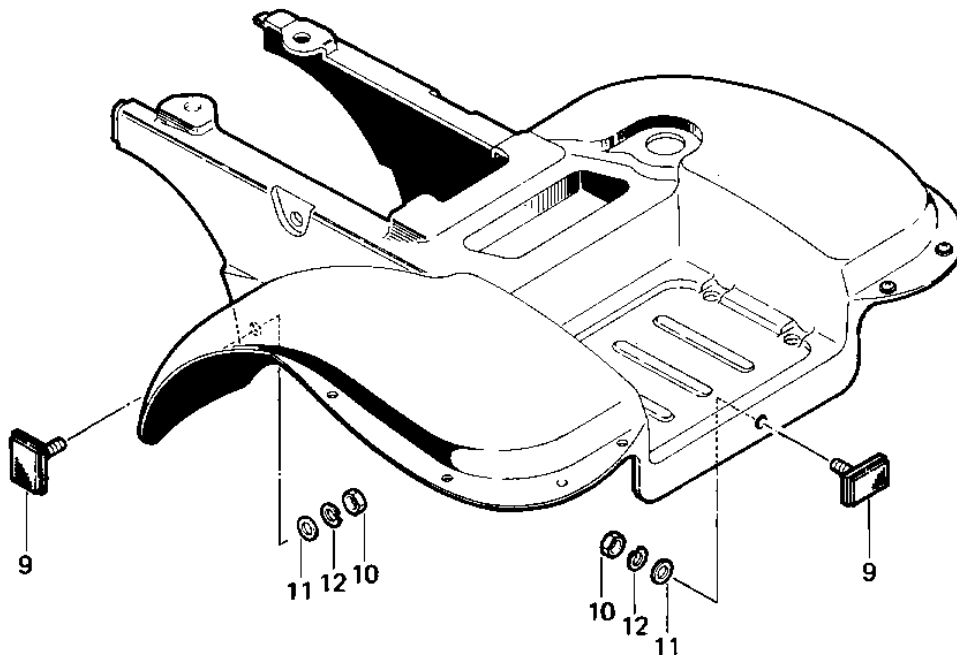

1983 Prairie PARTS DIAGRAM

REFLECTORS (CANADA) ('83 C1)

F
I
—

1032-13

1983 Prairie PARTS LIST

REFLECTORS (CANADA) ('83 C1)

| ITEM NAME | PART NUMBER | QUANTITY |
|--------------------------------------|-------------|----------|
| BRACKET,REFLECTOR (Canada) (Ref # 1) | 11034-4134 | 1 |
| BRACKET,REFLECTOR (Canada) (Ref # 1) | 11034-4135 | 1 |
| REFLECTOR,REFLEX(FRON (Ref # 2) | 28012-1003 | 2 |
| NUT,5MM (Ref # 3) | 311B0500 | 2 |
| WASHER SPRING 5MM (Ref # 4) | 461F0500 | 2 |
| BOLT-UPSET,6X20 (Ref # 5) | 112G0620 | 2 |
| WASHER SPRING 6MM (Ref # 6) | 461F0600 | 4 |
| WASHER PLAIN 6MM (Ref # 7) | 411B0600 | 2 |
| NUT 6MM (Ref # 8) | 311B0600 | 2 |
| REFLECTOR-REFLEX,RR (Ref # 9) | 28012-1054 | 3 |
| NUT,5MM (Ref # 10) | 311B0500 | 3 |
| WASHER PLAIN 5MM (Ref # 11) | 411B0500 | 3 |
| WASHER SPRING 5MM (Ref # 12) | 461F0500 | 3 |