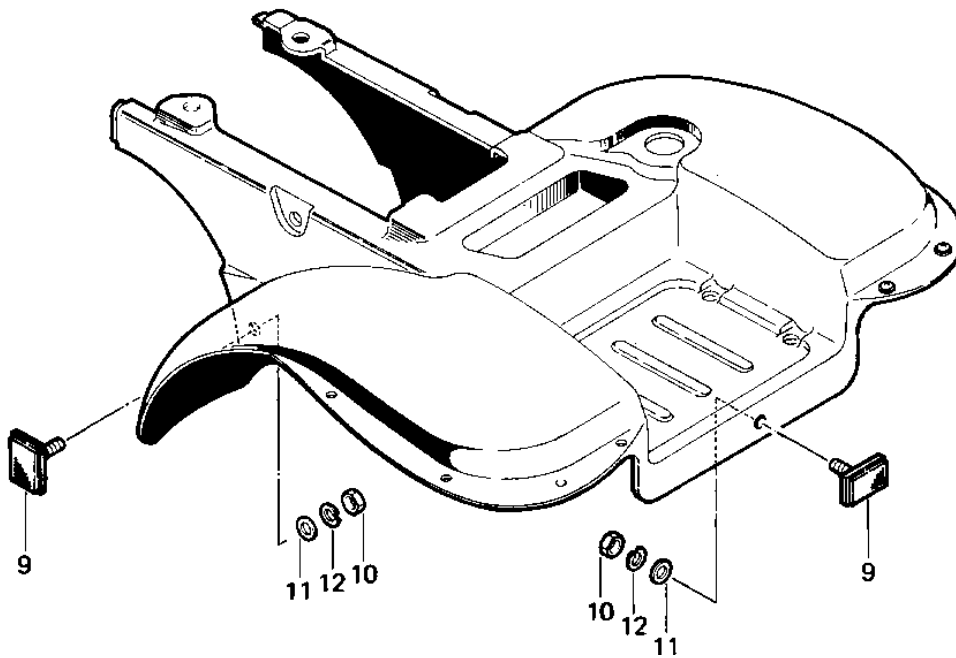

1983 Prairie PARTS DIAGRAM

REFLECTORS (CANADA) ('83 C1)

F
I
—

1032-13

1983 Prairie PARTS LIST

REFLECTORS (CANADA) ('83 C1)

ITEM NAME	PART NUMBER	QUANTITY
BRACKET,REFLECTOR (Canada) (Ref # 1)	11034-4134	1
BRACKET,REFLECTOR (Canada) (Ref # 1)	11034-4135	1
REFLECTOR,REFLEX(FRON (Ref # 2)	28012-1003	1
NUT,5MM (Ref # 3)	311B0500	2
WASHER SPRING 5MM (Ref # 4)	461F0500	2
BOLT-UPSET,6X20 (Ref # 5)	112G0620	1
WASHER SPRING 6MM (Ref # 6)	461F0600	1
WASHER PLAIN 6MM (Ref # 7)	411B0600	1
NUT 6MM (Ref # 8)	311B0600	1
REFLECTOR-REFLEX,RR (Ref # 9)	28012-1054	1
WASHER PLAIN 5MM (Ref # 11)	411B0500	1