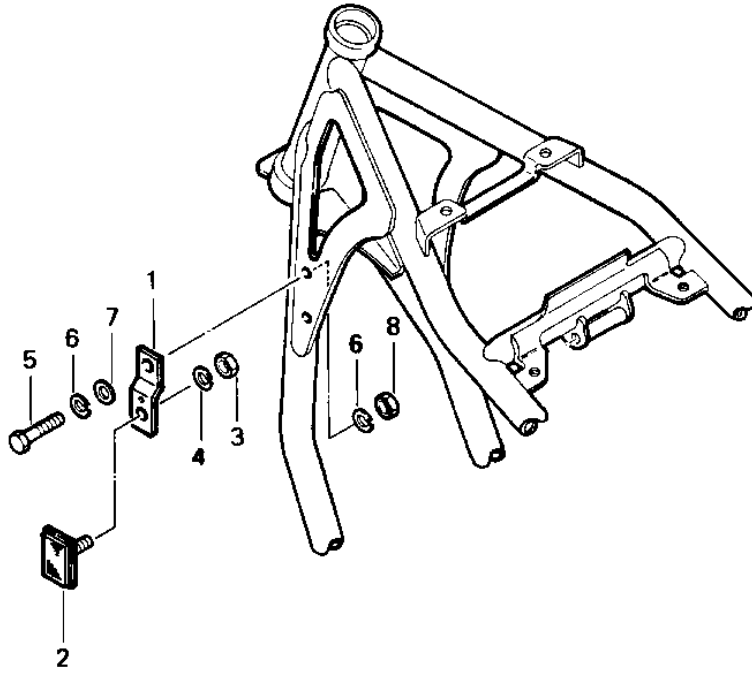

1983 Prairie PARTS DIAGRAM

REFLECTORS (CANADA) ('83 C1)

F
I
—

1032-13

1983 Prairie PARTS LIST

REFLECTORS (CANADA) ('83 C1)

| ITEM NAME | PART NUMBER | QUANTITY |
|--------------------------------------|-------------|----------|
| BRACKET,REFLECTOR (Canada) (Ref # 1) | 11034-4134 | 1 |
| BRACKET,REFLECTOR (Canada) (Ref # 1) | 11034-4135 | 1 |
| REFLECTOR,REFLEX(FRON (Ref # 2) | 28012-1003 | 2 |
| NUT,5MM (Ref # 3) | 311B0500 | 2 |
| WASHER SPRING 5MM (Ref # 4) | 461F0500 | 2 |
| BOLT-UPSET,6X20 (Ref # 5) | 112G0620 | 2 |
| WASHER SPRING 6MM (Ref # 6) | 461F0600 | 4 |
| WASHER PLAIN 6MM (Ref # 7) | 411B0600 | 2 |
| NUT 6MM (Ref # 8) | 311B0600 | 2 |
| REFLECTOR-REFLEX,RR (Ref # 9) | 28012-1054 | 3 |
| NUT,5MM (Ref # 10) | 311B0500 | 3 |
| WASHER PLAIN 5MM (Ref # 11) | 411B0500 | 3 |
| WASHER SPRING 5MM (Ref # 12) | 461F0500 | 3 |