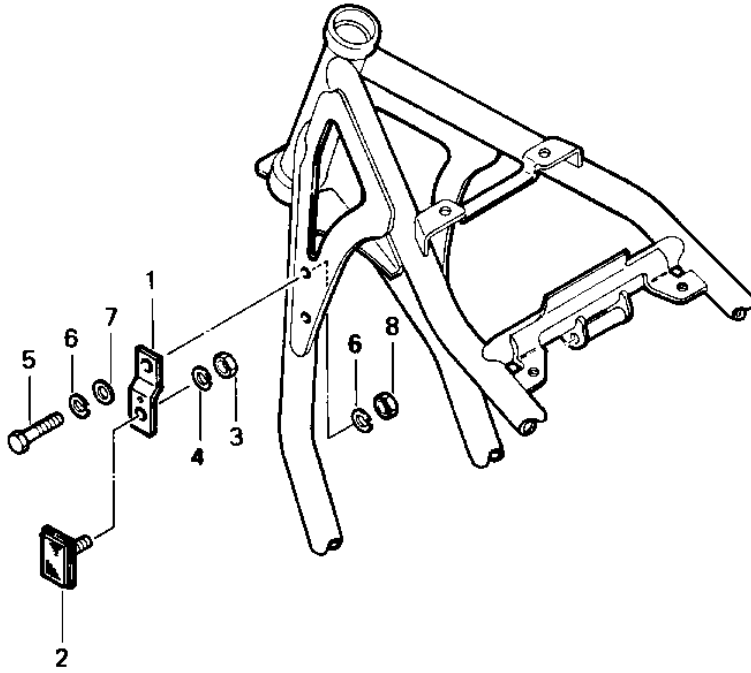

1983 Prairie PARTS DIAGRAM

REFLECTORS (CANADA) ('83 C1)

F
I
—

1032-13

1983 Prairie PARTS LIST

REFLECTORS (CANADA) ('83 C1)

ITEM NAME	PART NUMBER	QUANTITY
BRACKET,REFLECTOR (Canada) (Ref # 1)	11034-4134	1
BRACKET,REFLECTOR (Canada) (Ref # 1)	11034-4135	1
REFLECTOR,REFLEX(FRON (Ref # 2)	28012-1003	1
NUT,5MM (Ref # 3)	311B0500	2
WASHER SPRING 5MM (Ref # 4)	461F0500	2
BOLT-UPSET,6X20 (Ref # 5)	112G0620	1
WASHER SPRING 6MM (Ref # 6)	461F0600	1
WASHER PLAIN 6MM (Ref # 7)	411B0600	1
NUT 6MM (Ref # 8)	311B0600	1
REFLECTOR-REFLEX,RR (Ref # 9)	28012-1054	1
WASHER PLAIN 5MM (Ref # 11)	411B0500	1