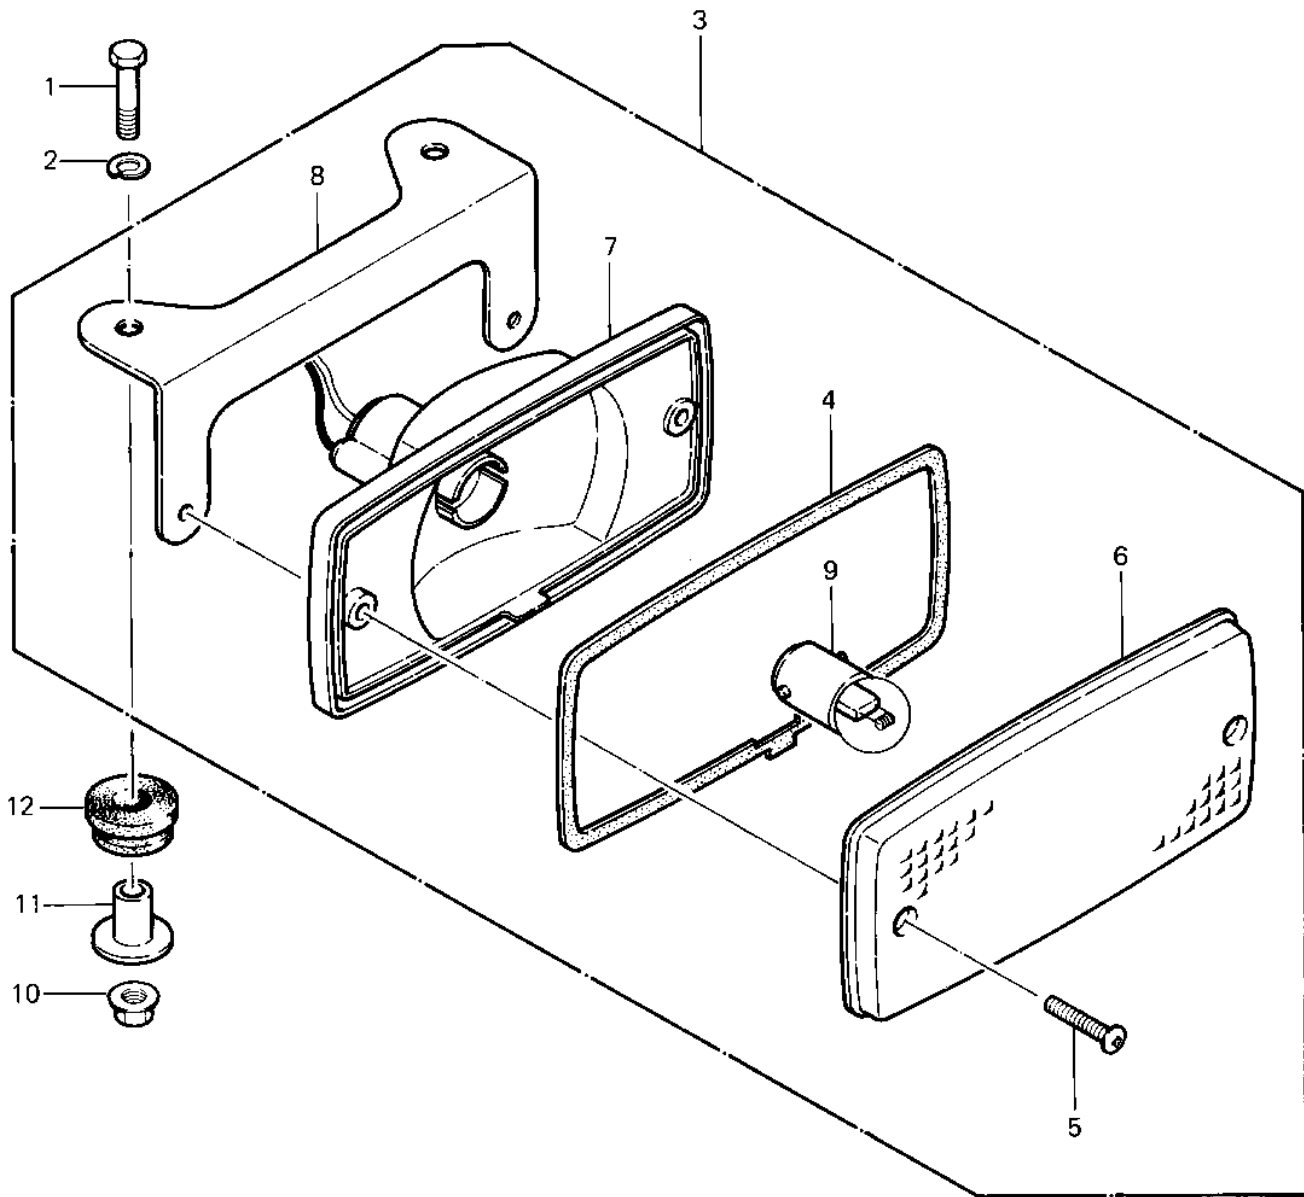

1983 Prairie PARTS DIAGRAM

TAILLIGHT ('83 C1)

1032-1:

1983 Prairie PARTS LIST

TAILLIGHT ('83 C1)

ITEM NAME	PART NUMBER	QUANTITY
BOLT-UPSET,6X20 (Ref # 1)	112G0620	1
WASHER SPRING 6MM (Ref # 2)	461F0600	1
LAMP-ASSY-TAIL (Ref # 3)	23024-4002	1
GASKET (Ref # 4)	11009-4004	1
SCREW-PAN-CROS (Ref # 5)	220B0420	1
LENS,TAIL LAMP (Ref # 6)	23026-4003	1
BODY-COMP-TAIL LAMP (Ref # 7)	23027-4001	1
BRACKET-TAIL LAMP (Ref # 8)	23036-4004	1
BULB,12V 4CP (Ref # 9)	92069-1012	1
NUT-6MM (Ref # 10)	92015-1078	1
COLLAR (Ref # 11)	92027-1045	1
DAMPER RUBBER (Ref # 12)	92075-277	1