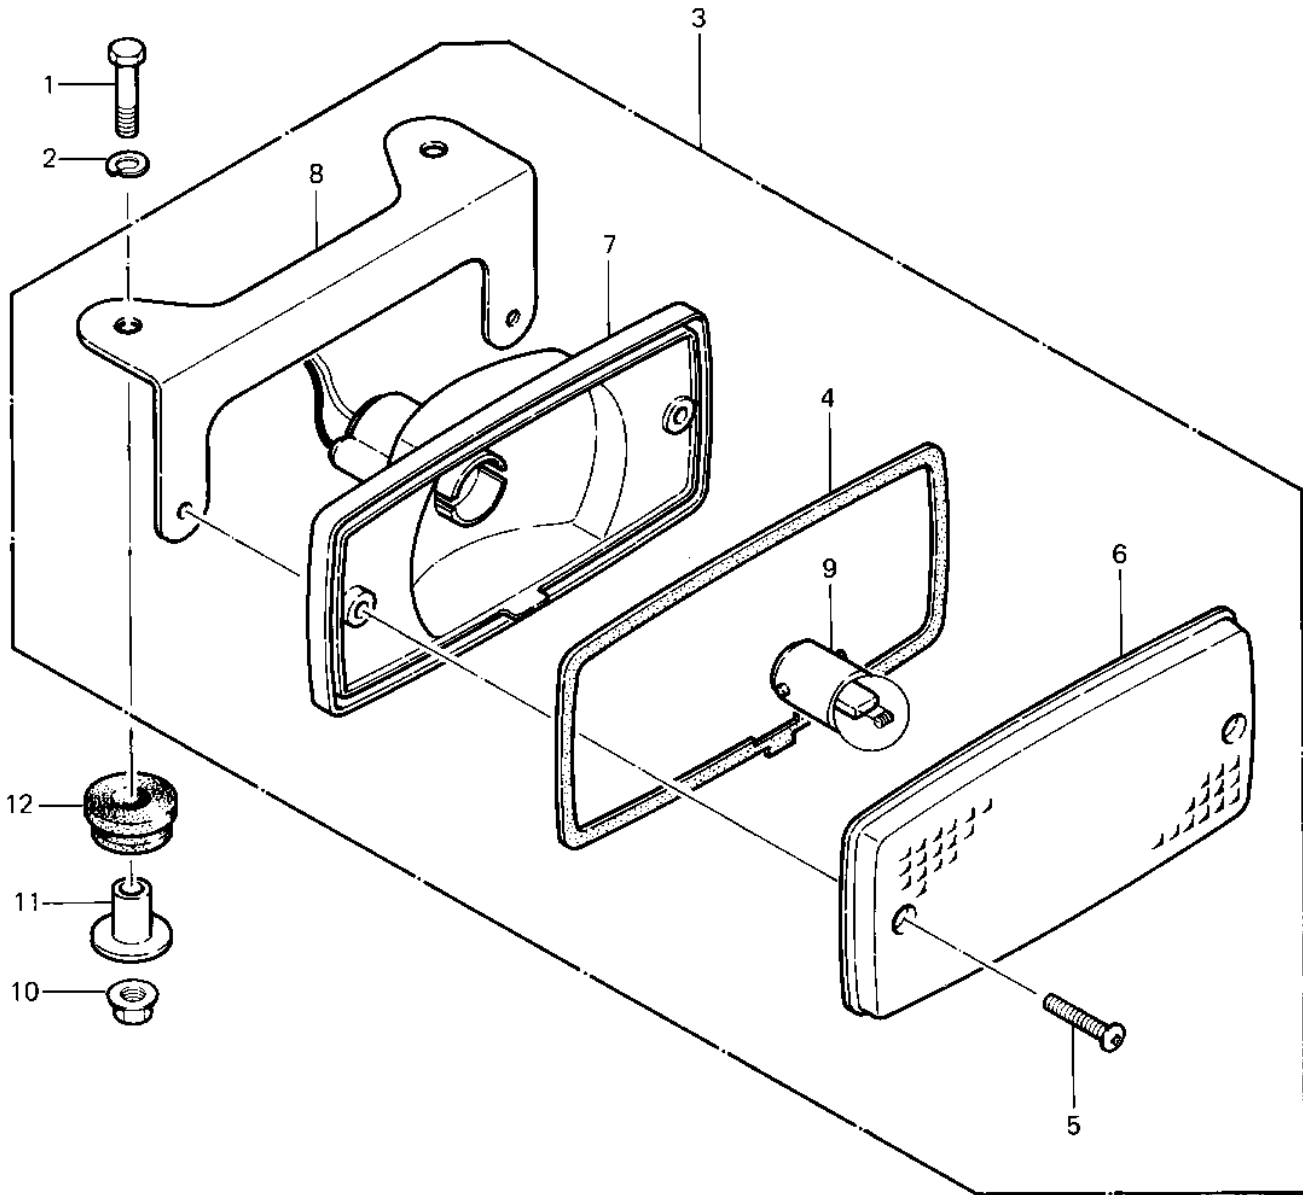

1983 Prairie PARTS DIAGRAM

TAILLIGHT ('83 C1)

F
|
—

1032-1:

1983 Prairie PARTS LIST

TAILLIGHT ('83 C1)

ITEM NAME	PART NUMBER	QUANTITY
BOLT-UPSET,6X20 (Ref # 1)	112G0620	2
WASHER SPRING 6MM (Ref # 2)	461F0600	2
LAMP-ASSY-TAIL (Ref # 3)	23024-4002	1
GASKET (Ref # 4)	11009-4004	1
SCREW-PAN-CROS (Ref # 5)	220B0420	2
LENS,TAIL LAMP (Ref # 6)	23026-4003	1
BODY-COMP-TAIL LAMP (Ref # 7)	23027-4001	1
BRACKET-TAIL LAMP (Ref # 8)	23036-4004	1
BULB,12V 4CP (Ref # 9)	92069-1012	1
NUT-6MM (Ref # 10)	92015-1078	2
COLLAR (Ref # 11)	92027-1045	2
DAMPER RUBBER (Ref # 12)	92075-277	2