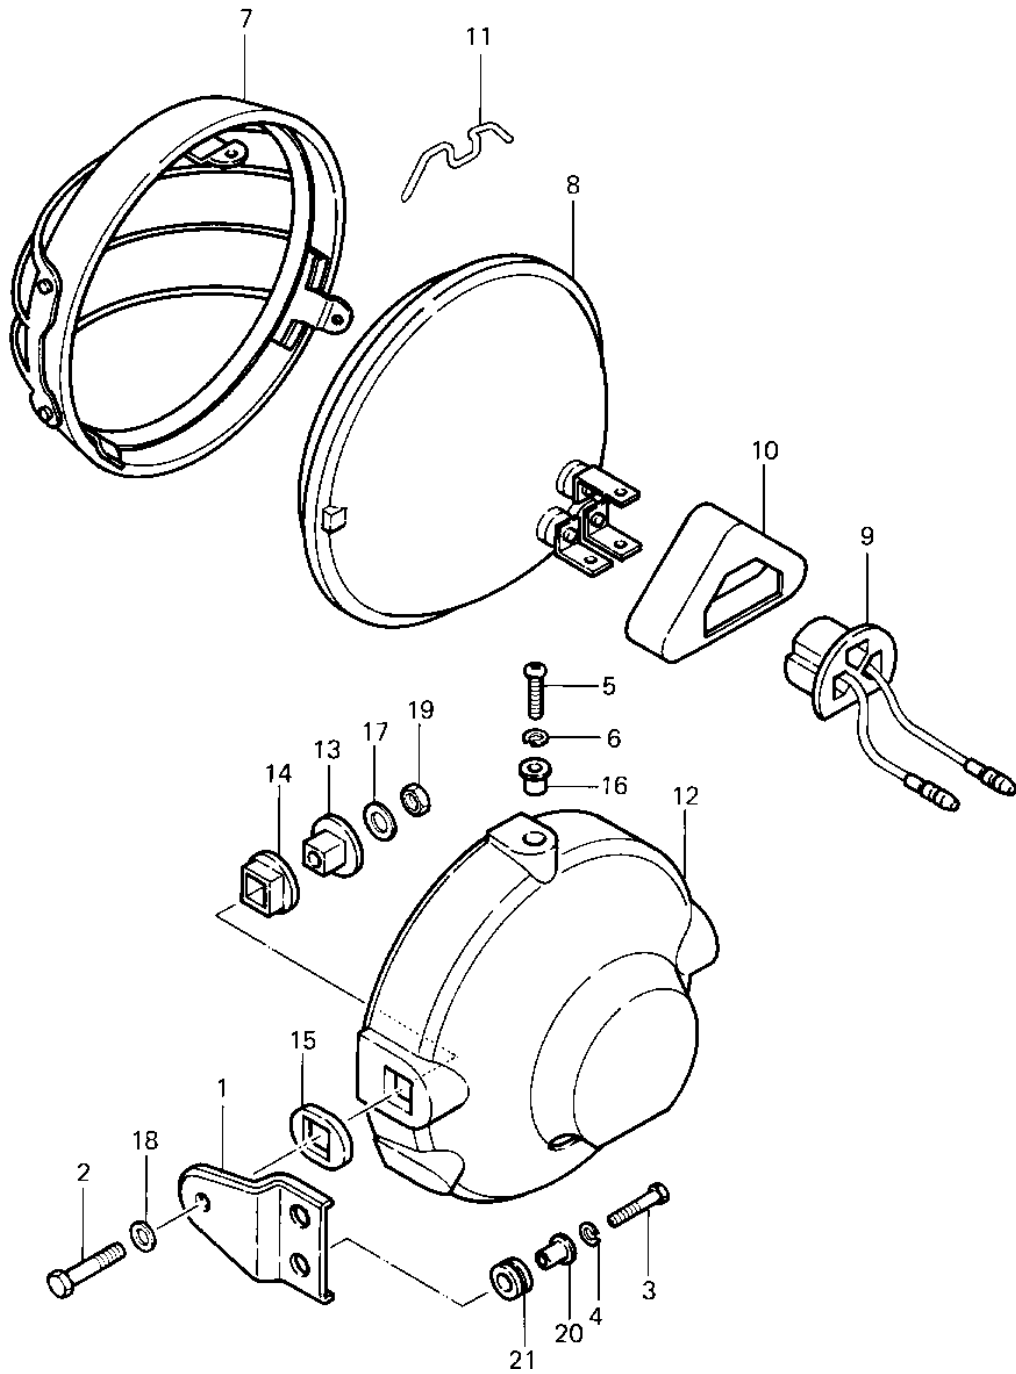

1983 Prairie PARTS DIAGRAM

HEADLIGHT ('83 C1)

Re
No

2
3
4
5
6
7
8
9
10
11
12

13
14
15
16
17
18
19
20
21

1032-1332

1983 Prairie PARTS LIST

HEADLIGHT ('83 C1)

ITEM NAME	PART NUMBER	QUANTITY
BRACKET,HEADLAMP,EBNY (Ref # 1)	11034-4123-8G	1
BRACKET,HEADLAMP,RED (Ref # 1)	11034-4123-8R	1
BOLT-SMALL,8X32 (Ref # 2)	114N0832	1
BOLT-UPSET,6X20 (Ref # 3)	112G0620	1
WASHER SPRING 6MM (Ref # 4)	461F0600	1
SCREW PAN HEAD 5X12 (Ref # 5)	220B0512	1
WASHER SPRING 5MM (Ref # 6)	461F0500	1
RIM-LAMP (Ref # 7)	23006-4003	1
LENS-COMP (Ref # 8)	23007-4002	1
SOCKET-ASSY (Ref # 9)	23008-1125	1
COVER,HD LAMP SOCKET (Ref # 10)	23081-001	1
SPRING,HEAD LAMP LENS (Ref # 11)	92081-4025	1
BODY-HEADLAMP,EBONY (Ref # 12)	23005-4004-8G	1
BODY-COMP HEADLAMP RD (Ref # 12)	23005-4004-8R	1
COLLAR,HEAD LAMP (Ref # 13)	92027-1105	1
DAMPER RUBBER,HD LAMP (Ref # 14)	92075-1077	1
DAMPER RUBBER,HD LAMP (Ref # 15)	92075-1078	1
WASHER (Ref # 16)	23021-010	1
WASHER PLAIN 6MM (Ref # 17)	411B0600	1
WASHER,PLAIN,8MM (Ref # 18)	411D0800	1
NUT,LOCK,8MM (Ref # 19)	92015-1124	1
COLLAR (Ref # 20)	92027-1045	1
DAMPER RUBBER (Ref # 21)	92075-277	1