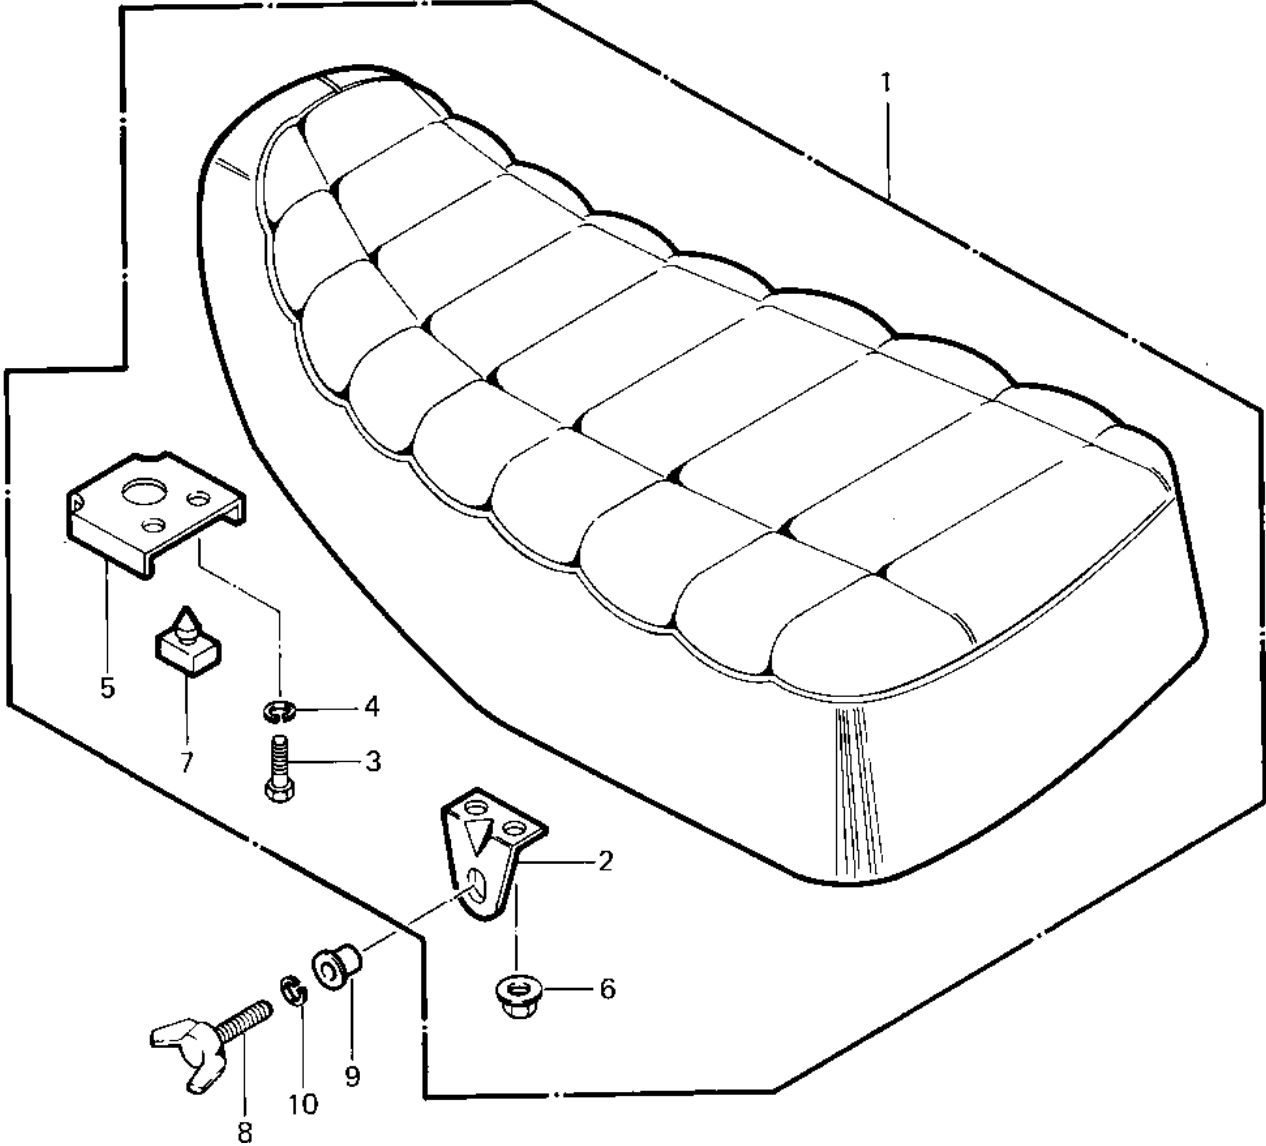

1983 Prairie PARTS DIAGRAM

SEAT ('83 C1)

1032-1

1983 Prairie PARTS LIST

SEAT ('83 C1)

ITEM NAME	PART NUMBER	QUANTITY
SEAT-ASSY,WHITE LOGO (Ref # 1)	53001-4009	1
BRACKET (Ref # 2)	11034-1617	1
BOLT-UPSET,6X16 (Ref # 3)	112G0616	1
WASHER SPRING 6MM (Ref # 4)	461F0600	2
HOOK,SEAT (Ref # 5)	27012-4008	1
NUT-6MM (Ref # 6)	92015-1078	1
DAMPER RUBBER (Ref # 7)	92075-099	1
BOLT,CLNR ELEMENT (Ref # 8)	92003-199	1
COLLAR,L=5 (Ref # 9)	92027-4020	1