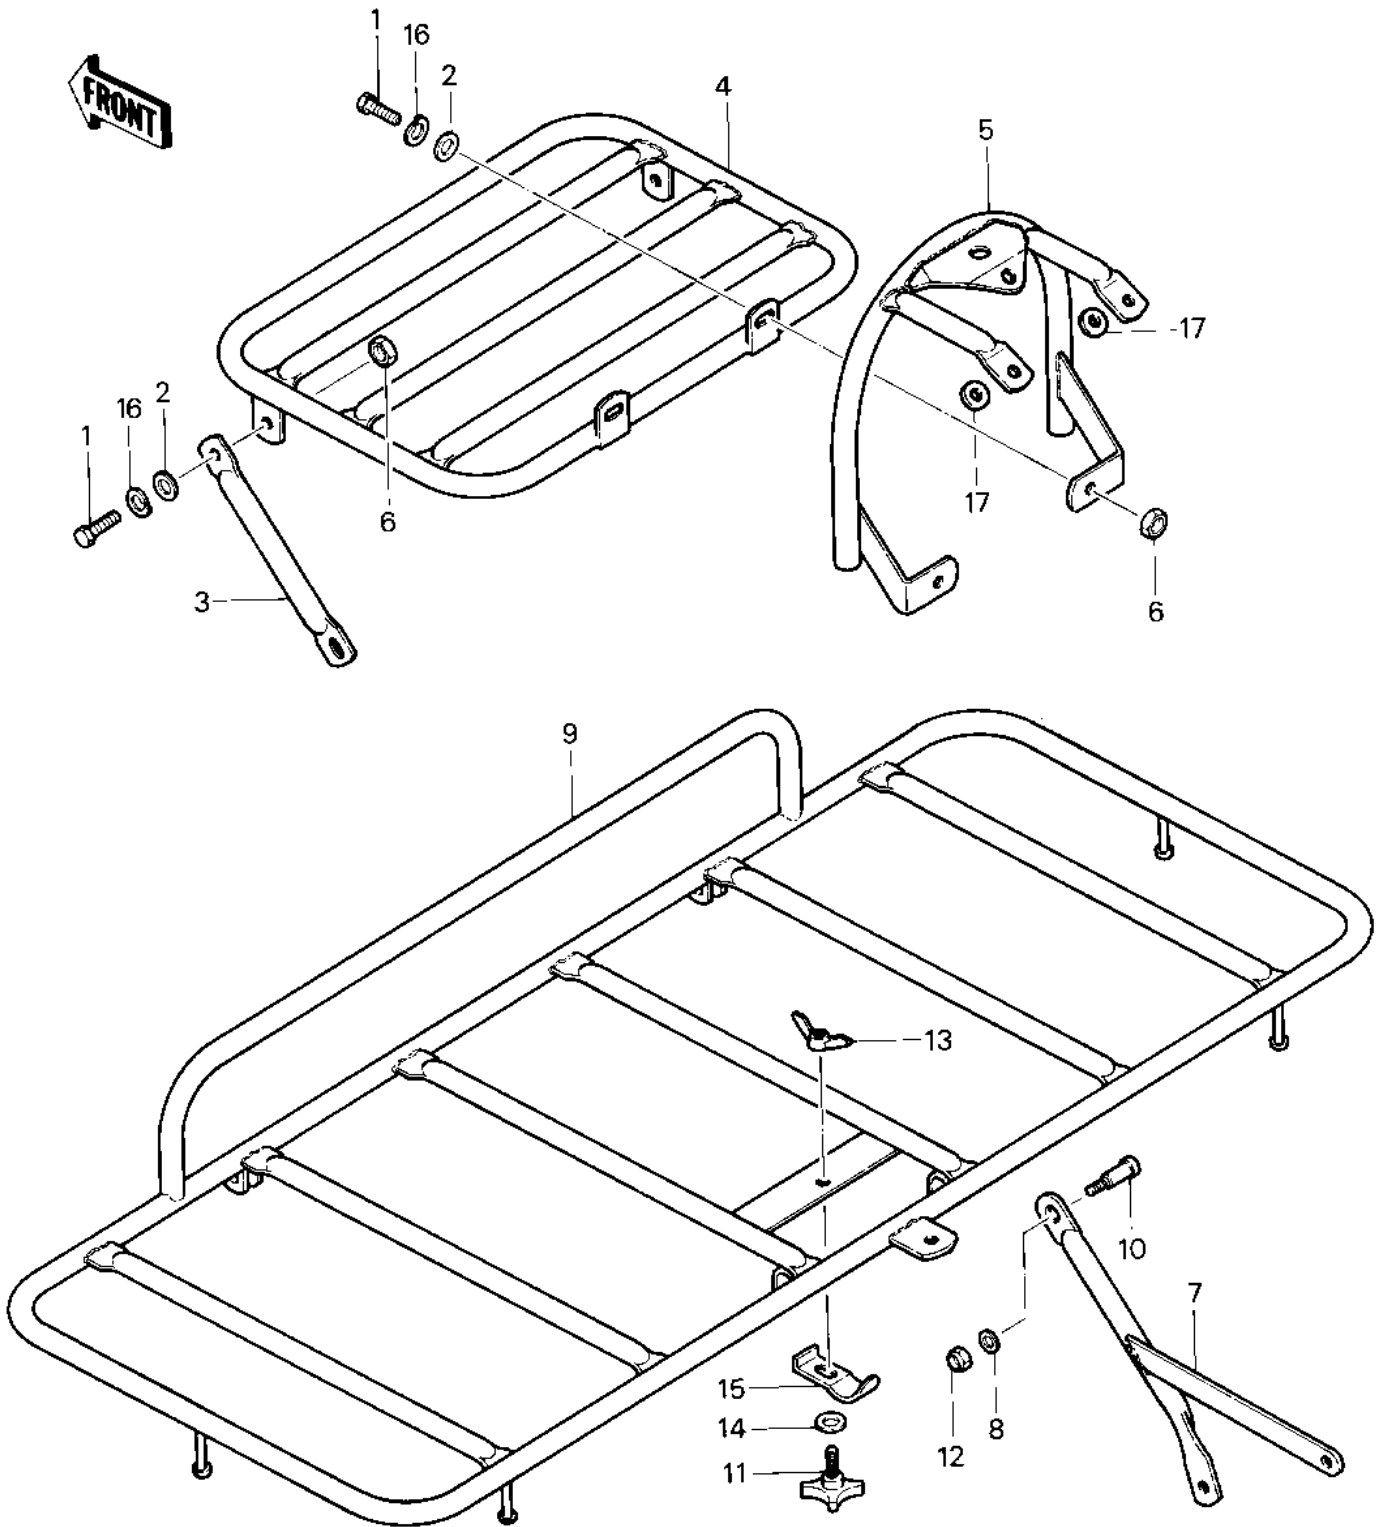

1983 Prairie PARTS DIAGRAM

CARRIERS ('83 C1)

Re
No

1032-1332

1983 Prairie PARTS LIST

CARRIERS ('83 C1)

ITEM NAME	PART NUMBER	QUANTITY
BOLT-SMALL-UPSET 8X25 (Ref # 1)	115G0825	1
WASHER PLAIN 8MM (Ref # 2)	410B0800	1
ARM (Ref # 3)	21083-4008-8G	1
FRONT CARRIER,BLACK (Ref # 4)	53029-4005-8G	1
GUARD,HEAD LAMP,BLACK (Ref # 5)	55020-4022-8G	1
NUT,LOCK,8MM (Ref # 6)	92015-1124	2
ARM,LEFT (Ref # 7)	21083-4009-8G	1
ARM,RIGHT (Ref # 7)	21083-4010-8G	1
WASHER PLAIN 8MM (Ref # 8)	411B0800	2
REAR CARRIER,BLACK (Ref # 9)	53029-4006-8G	1
BOLT (Ref # 10)	92001-4026	1
BOLT,CARRIER (Ref # 11)	92001-4027	1
NUT-WING (Ref # 13)	92015-4021	1
WASHER (Ref # 14)	92022-4032	1
CLAMP,BLACK (Ref # 15)	92037-4011-8G	1
WASHER SPRING 8MM (Ref # 16)	461F0800	1