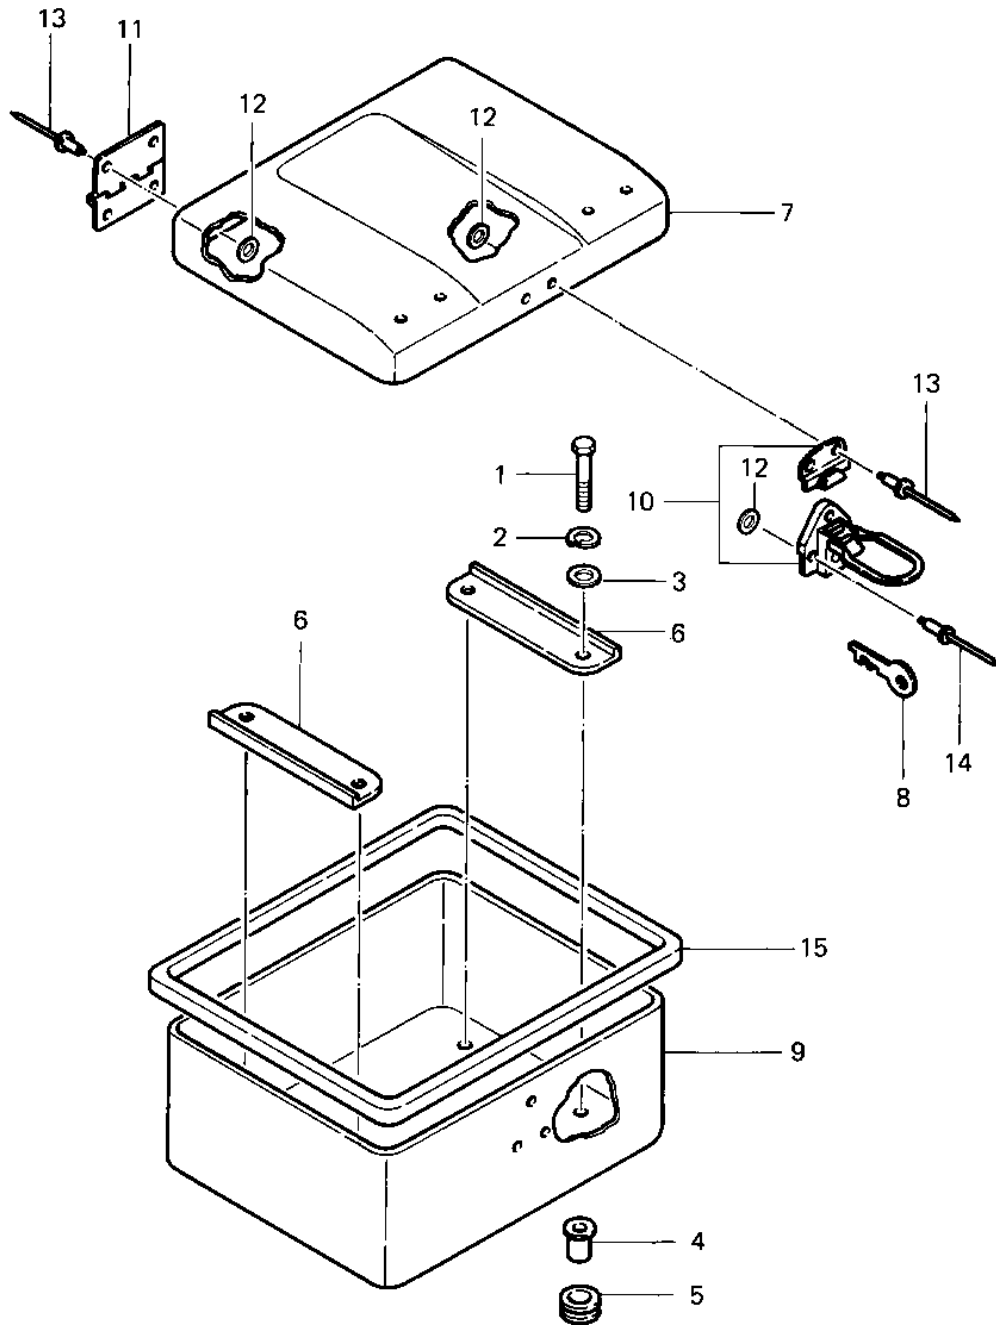

1983 Prairie PARTS DIAGRAM

TRUNK ('83 C1)

1983 Prairie PARTS LIST

TRUNK ('83 C1)

ITEM NAME	PART NUMBER	QUANTITY
BOLT,8X40 (Ref # 1)	115G0840	1
WASHER SPRING 8MM (Ref # 2)	461F0800	1
WASHER PLAIN 8MM (Ref # 3)	410B0800	1
COLLAR,FUEL TANK FITT (Ref # 4)	92027-1134	1
DAMPER RUBB TANK FRNT (Ref # 5)	92075-013	1
PLATE (Ref # 6)	13169-4017	1
COVER,TRUNK,BLACK (Ref # 7)	14025-4027-6D	1
KEY SET-POLICE SDDLBG (Ref # 8)	27008-4001	1
CASE-TRUNK (Ref # 9)	32099-4006	1
LATCH (Ref # 10)	49031-4002	1
HINGE (Ref # 11)	53009-4001	1
WASHER (Ref # 12)	92022-4017	1
RIVET (Ref # 13)	92039-4006	1
RIVET (Ref # 14)	92039-4007	1
SEAL-TRUNK (Ref # 15)	92093-4003	1