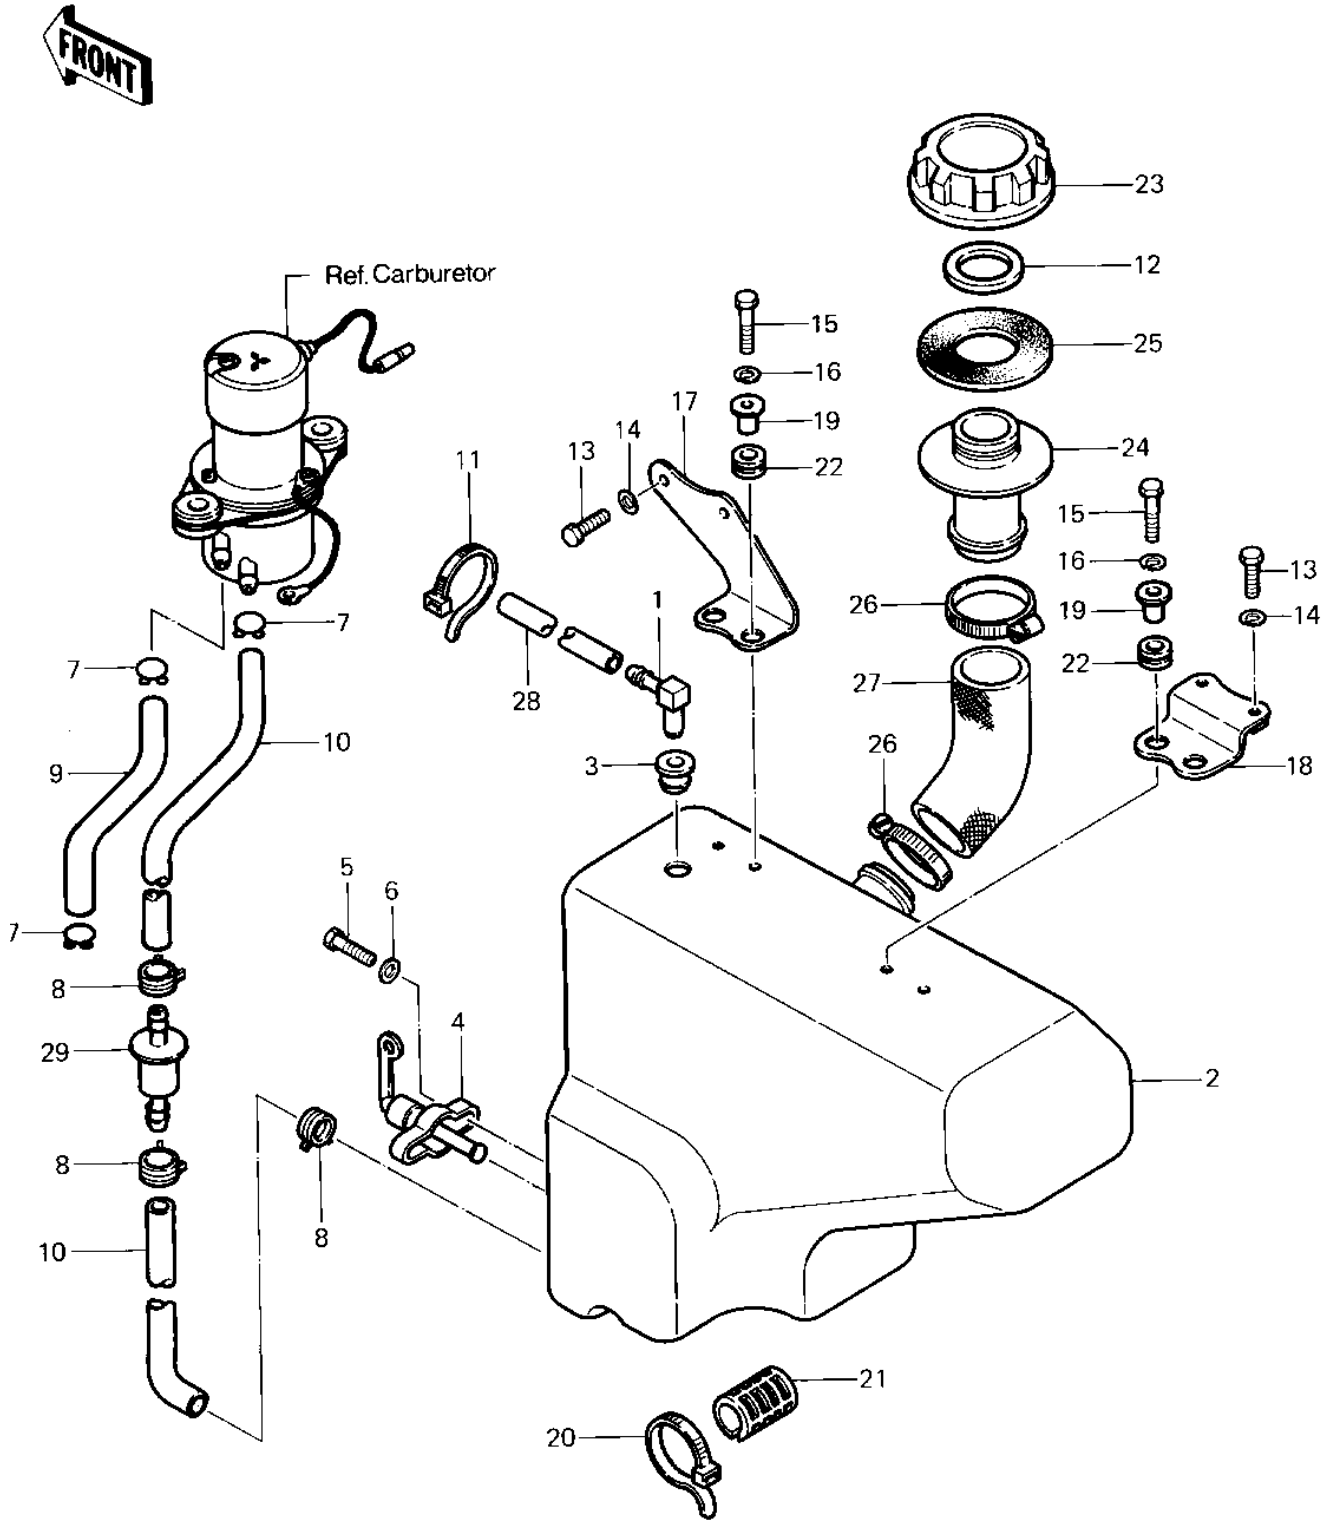

1983 Prairie PARTS DIAGRAM

FUEL TANK ('83 C1)

Re
N

1032-1332

1983 Prairie PARTS LIST

FUEL TANK ('83 C1)

ITEM NAME	PART NUMBER	QUANTITY
BREATHER (Ref # 1)	14069-003	1
TANK-FUEL,GRAY (Ref # 2)	51001-4005-8L	1
DAMPER,FUEL TANK (Ref # 3)	92075-4029	1
TAP-ASSY-FUEL (Ref # 4)	51023-1115	1
BOLT-HEX HEAD,6X16 (Ref # 5)	92001-114	1
WASHER-PLAIN (Ref # 6)	92022-183	1
CLAMP,TUBE (Ref # 7)	92037-1682	1
CLAMP (Ref # 8)	92037-4009	1
TUBE,5.3X10.5X450 (Ref # 9)	92059-4030	1
TUBE,5.3X10.5X85 (Ref # 10)	92059-4029	1
BAND (Ref # 11)	92072-4004	1
GASKET,FUEL TANK CAP (Ref # 12)	11009-3020	1
BOLT-UPSET 6X14 (Ref # 13)	112B0614	1
WASHER SPRING 6MM (Ref # 14)	461F0600	2
BOLT-UPSET,6X20 (Ref # 15)	112G0620	1
BRACKET-TANK (Ref # 17)	32052-4006	1
BRACKET-TANK (Ref # 18)	32052-4007	1
COLLAR (Ref # 19)	92027-1045	1
BAND (Ref # 20)	92072-3505	1
DAMPER RUBBER (Ref # 21)	92075-084	1
DAMPER RUBBER (Ref # 22)	92075-277	1
CAP,FUEL TANK (Ref # 23)	51049-3001	1
FILLER,FUEL TANK (Ref # 24)	59231-3001	1
WASHER-RUBBER (Ref # 25)	92022-4024	1
HOSE CLAMP (Ref # 26)	92037-3009	1
TUBE,TANK (Ref # 27)	92059-4013	1
TUBE-BREATHER (Ref # 28)	92059-4027	1
FILTER-FUEL (Ref # 29)	49019-4001	1