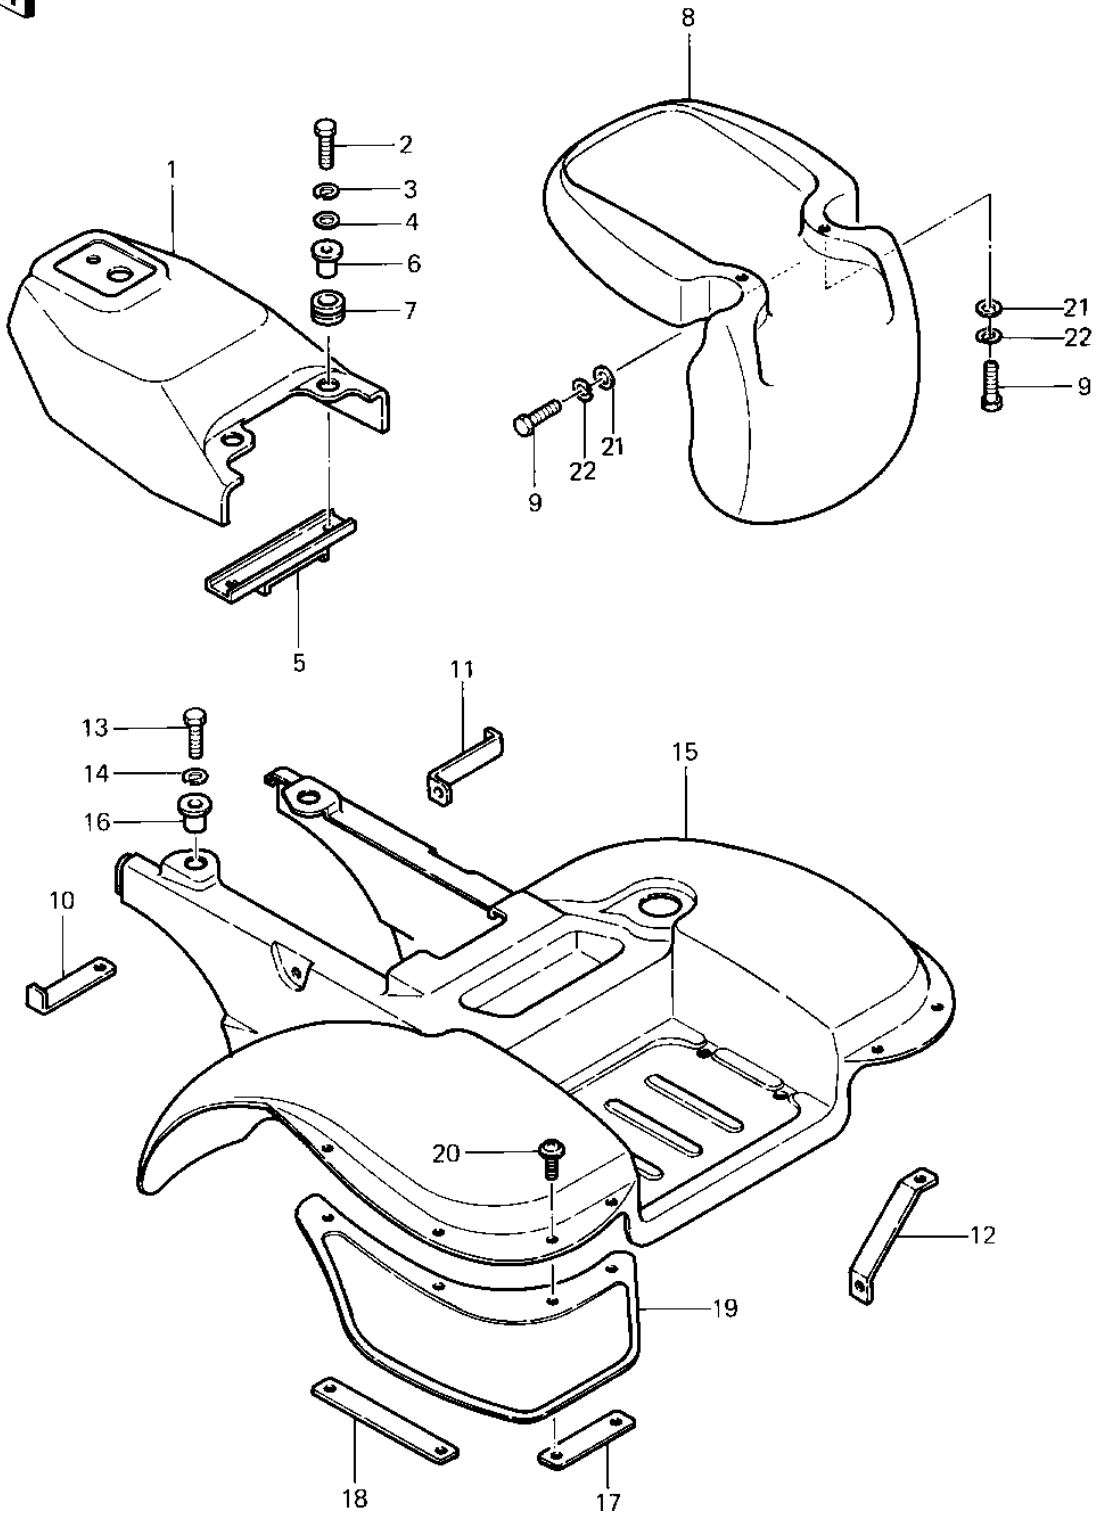

## 1983 Prairie PARTS DIAGRAM

FENDERS/COVER ('83 C1)

1032-13:

## 1983 Prairie PARTS LIST

FENDERS/COVER ('83 C1)

ITEM NAME	PART NUMBER	QUANTITY
COVER,FR,BLACK (Ref # 1)	14025-4015-6D	1
COVER,FR,RED (Ref # 1)	14025-4015-8S	1
BOLT-UPSET (Ref # 2)	112G0625	1
WASHER SPRING 6MM (Ref # 3)	461F0600	3
WASHER PLAIN 6MM (Ref # 4)	411B0600	1
BRACKET-SEAT (Ref # 5)	32046-4012	1
COLLAR (Ref # 6)	92027-194	1
DAMPER RUBBER (Ref # 7)	92075-112	1
FENDER-FR,BLACK (Ref # 8)	35004-4003-6D	1
FENDER-FR,RED (Ref # 8)	35004-4003-8S	1
BOLT-UPSET 6X14 (Ref # 9)	112B0614	2
BRACE-FNDR,LH FT (Ref # 10)	35009-4001	1
BRACE-FNDR,RH FT (Ref # 11)	35009-4002	1
BRACE-FNDR,REAR (Ref # 12)	35009-4003	1
FENDER-RR,BLACK (Ref # 15)	35022-4003-6D	1
FENDER-RR,RED (Ref # 15)	35022-4003-8S	1
COLLAR,L=5 (Ref # 16)	92027-4020	1
BRACKET,FLAP (Ref # 17)	11034-4062	1
BRACKET,FLAP (Ref # 18)	11034-4063	1
FLAP (Ref # 19)	35019-4004	1
SCREW,6X20 (Ref # 20)	92009-1289	1
WASHER 6.5X20X1.6T (Ref # 21)	92022-125	1