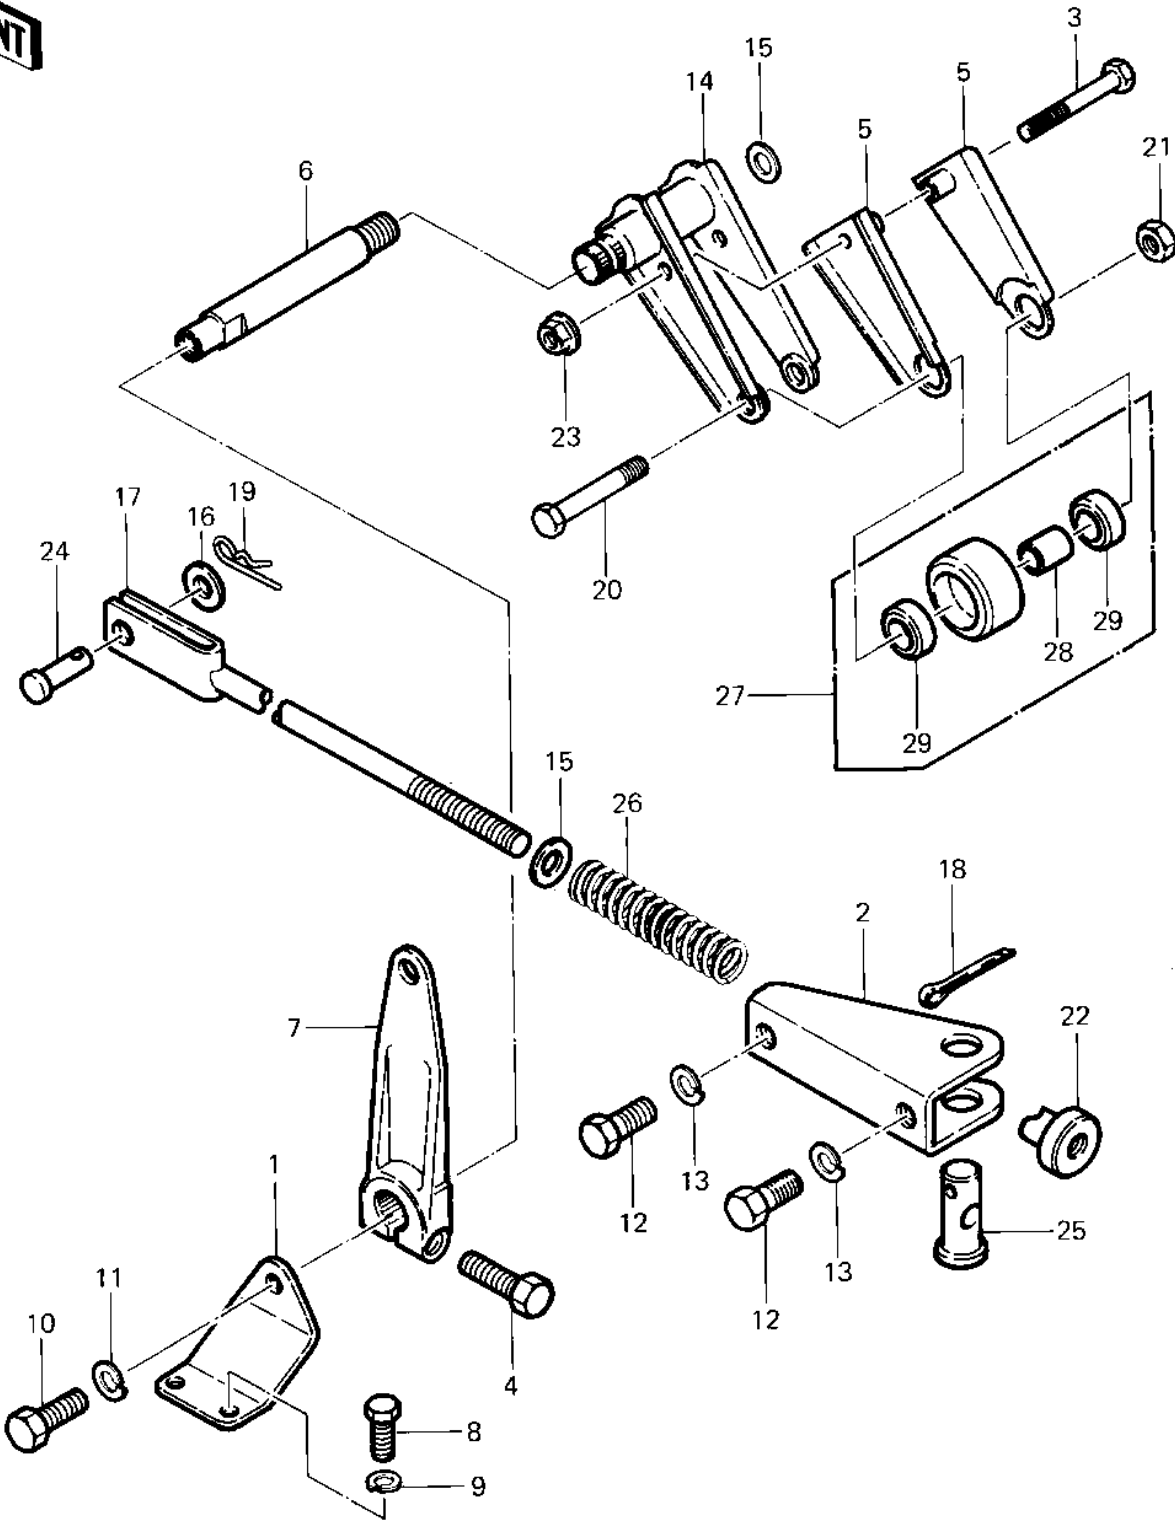

1983 Prairie PARTS DIAGRAM

CHAIN TENSIONER ('83 C1)

1032-11

1983 Prairie PARTS LIST

CHAIN TENSIONER ('83 C1)

ITEM NAME	PART NUMBER	QUANTITY
BRACKET,LEVER TENSION (Ref # 1)	11034-4060	1
BRACKET,CHAIN ADJUST (Ref # 2)	11034-4061	1
BOLT-UPSET (Ref # 3)	112G0645	1
BOLT,SMALL UPSET (Ref # 4)	115G0835	1
GUIDE-CHAIN (Ref # 5)	12053-4002	1
SHAFT,L=90 (Ref # 6)	13107-4008	1
LEVER-ARM-TENSIONER S (Ref # 7)	13168-5002	2
BOLT-UPSET 6X14 (Ref # 8)	112B0614	1
WASHER SPRING 6MM (Ref # 9)	461F0600	1
BOLT-SMALL-UPSET,8X16 (Ref # 10)	115G0816	1
WASHER SPRING 8MM (Ref # 11)	461F0800	2
BOLT-SMALL-UPSET,8X18 (Ref # 12)	115G0818	1
WASHER PLAIN 10MM (Ref # 15)	411B1000	1
WASHER PLAIN 12MM (Ref # 16)	411B1200	1
ROD,CHAIN TENSIONER (Ref # 17)	46102-4001	1
PIN,COTTER (Ref # 18)	550D3230	1
PIN,SNAP,12M/M (Ref # 19)	554A1200	1
BOLT,HEX HEAD,8X45 (Ref # 20)	92001-4008	1
NUT,LOCK,8MM (Ref # 21)	92015-1124	1
NUT,BRAKE ROD ADJUSTG (Ref # 22)	92015-4008	1
NUT (Ref # 23)	92019-008	1
PIN,12X22 (Ref # 24)	92043-4004	1
PIN,18X33 (Ref # 25)	92043-4005	1
SPRING,14X20 (Ref # 26)	92081-1287	1
ROLLER,CHAIN ADJUST (Ref # 27)	92122-4004	1
SPACER,CHN GDE ROLLER (Ref # 28)	92027-4007	1
BEARING,BALL (Ref # 29)	92045-1009	1