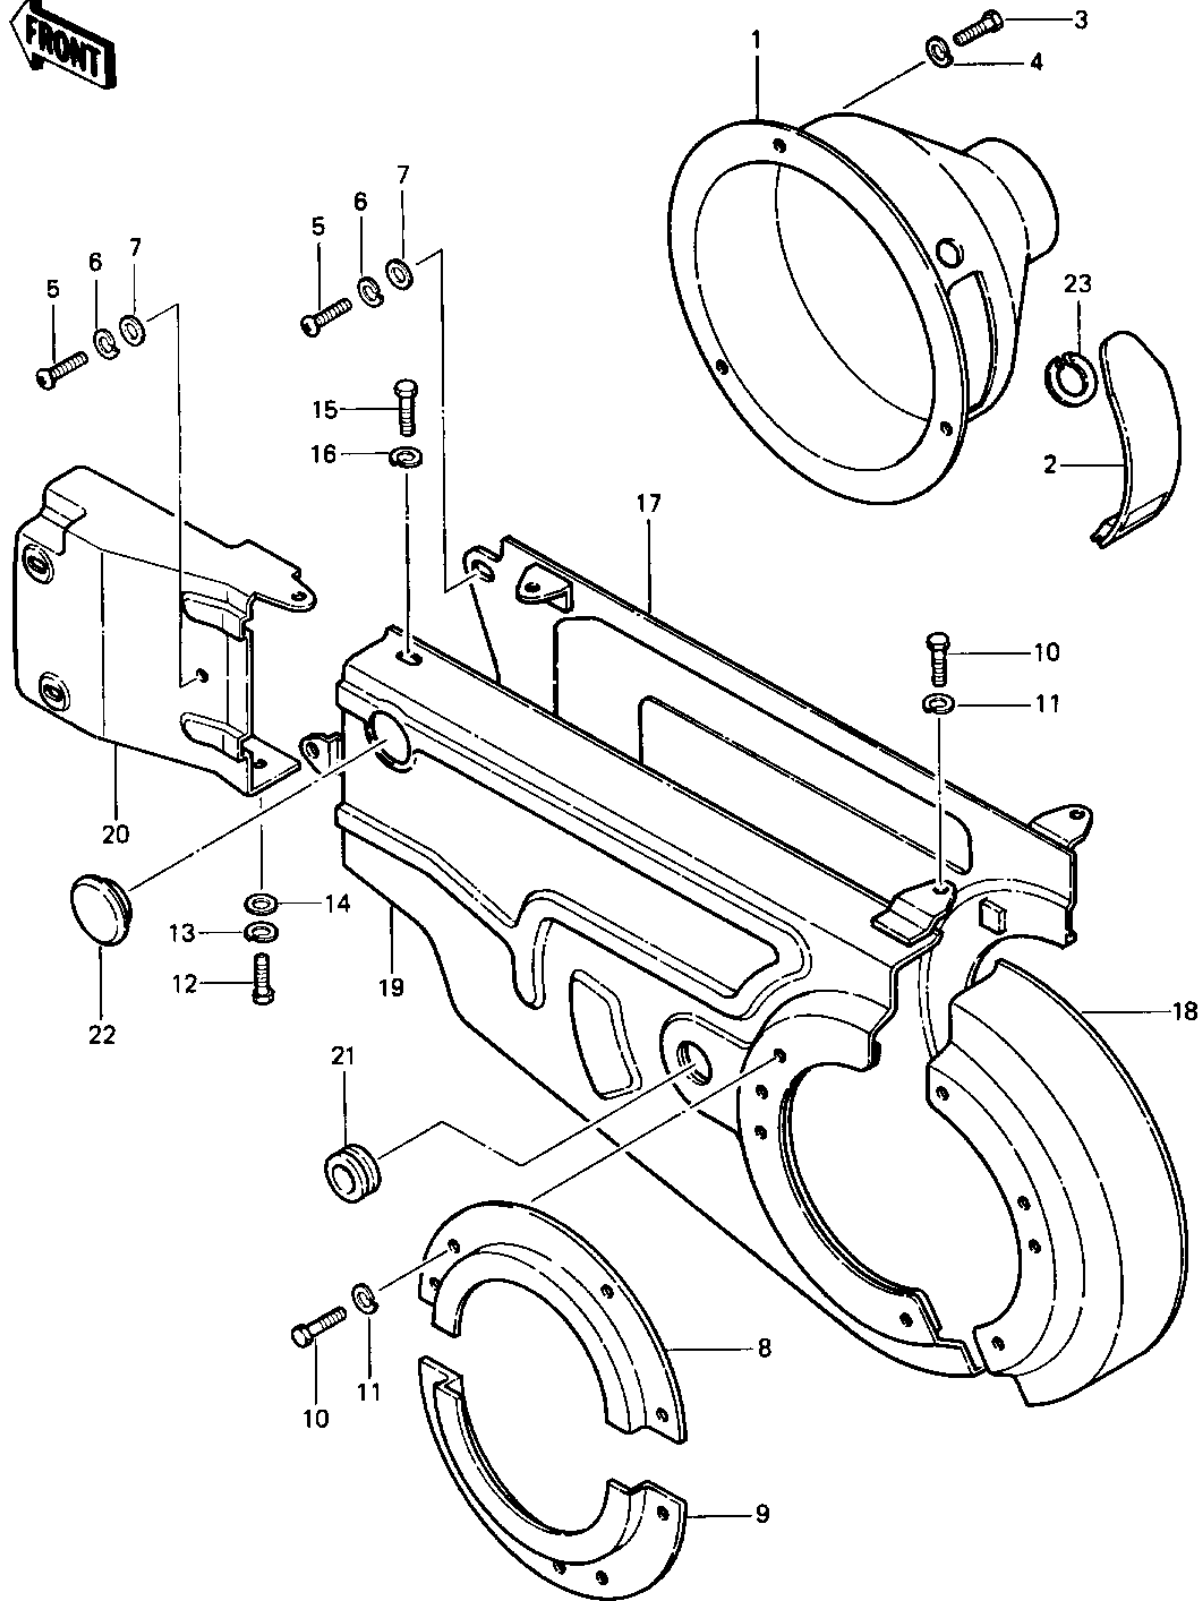

## 1983 Prairie PARTS DIAGRAM

CHAIN CASE ('83 C1)

1032-11

## 1983 Prairie PARTS LIST

CHAIN CASE ('83 C1)

ITEM NAME	PART NUMBER	QUANTITY
COVER,DIFFERENTIAL (Ref # 1)	14025-4009	1
COVER,DIFFERENTIAL (Ref # 2)	14025-4010	1
BOLT-UPSET,6X12 (Ref # 3)	112G0612	2
WASHER SPRING 6MM (Ref # 4)	461F0600	5
SCREW PAN HEAD 6X12 (Ref # 5)	220B0612	1
WASHER PLAIN 6MM (Ref # 7)	410B0600	2
BRACKET,LARGE (Ref # 8)	11036-1454	1
BRACKET,SMALL (Ref # 9)	11036-1455	1
BOLT-UPSET 6X14 (Ref # 12)	112B0614	1
BOLT-UPSET,6X16 (Ref # 15)	112G0616	1
CASE-CHAIN,INNER (Ref # 17)	36014-1041	1
CASE-CHAIN,RR (Ref # 18)	36014-1059	1
CASE-CHAIN,FR (Ref # 19)	36014-1060	1
CASE CHAIN,FR (Ref # 20)	36014-4011	1
GROMMET HARNESS 22MM (Ref # 21)	92071-012	1
PLUG CHAIN CASE (Ref # 22)	92074-004	1
CIRCLIP, 20MM (Ref # 23)	480J2000	1