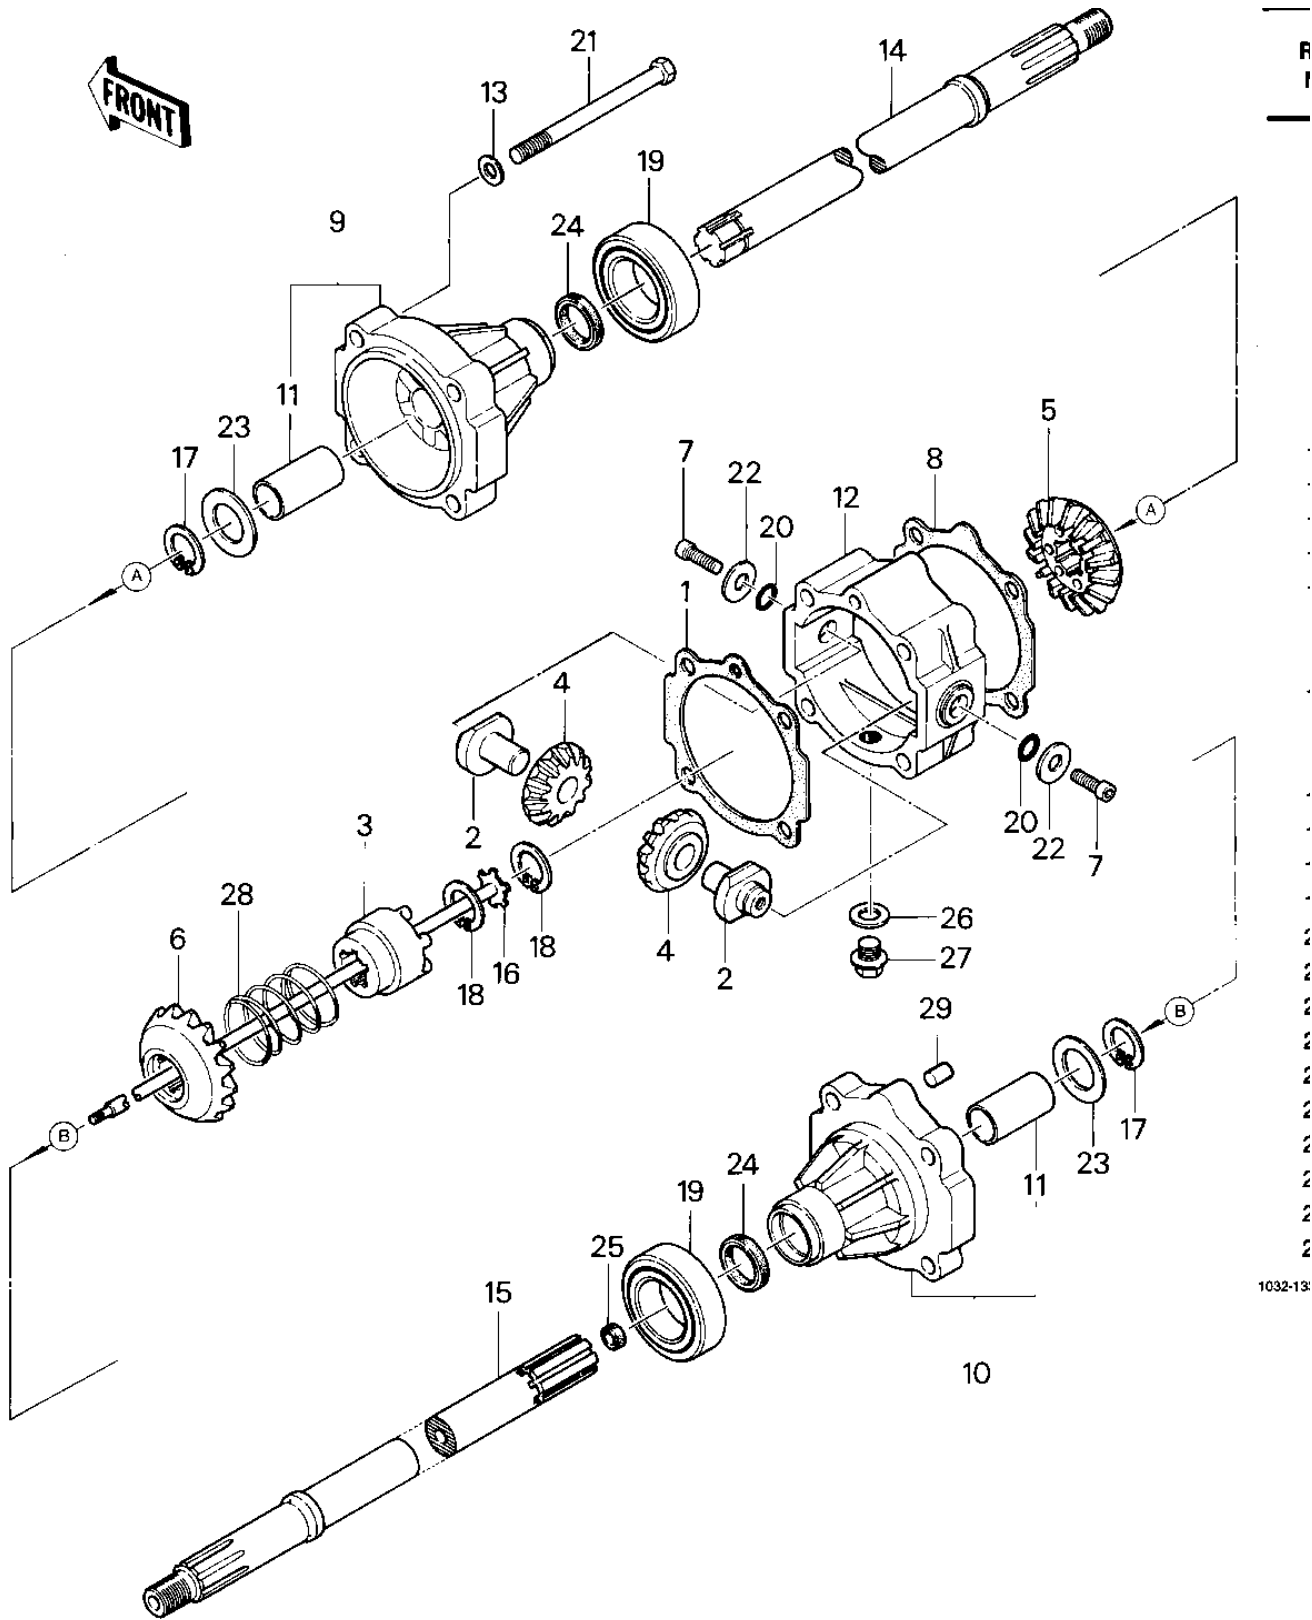

1983 Prairie PARTS DIAGRAM

REAR AXLE ('83 C1)

1983 Prairie PARTS LIST

REAR AXLE ('83 C1)

ITEM NAME	PART NUMBER	QUANTITY
GASKET,DIFFERENTIAL C (Ref # 1)	11009-1341	1
SHAFT (Ref # 2)	13107-1042	1
SHIFTER (Ref # 3)	13139-1004	1
GEAR,BEVEL,10T (Ref # 4)	16085-4005	1
GEAR,BEVEL,16T (Ref # 5)	16085-4006	1
GEAR,BEVEL,16T (Ref # 6)	16085-4007	1
BOLT-SOCKET,8X20 (Ref # 7)	120P0820	1
GASKET,DIFFERENTIAL C (Ref # 8)	11009-1345	1
CASE,DIFFERENTIAL GEA (Ref # 9)	32099-1060	1
CASE,DIFFERENTIAL GEA (Ref # 10)	32099-1059	1
BUSHING,DIFFERENTIAL (Ref # 11)	92028-1206	1
CASE,DIFFERENTIAL GEA (Ref # 12)	32099-1040	1
WASHER,10.5X18X2.5 (Ref # 13)	92022-1453	1
AXLE,RR,RH (Ref # 14)	41068-1153	2
AXLE,RR,LH (Ref # 15)	41068-1154	2
ROD (Ref # 16)	46102-4006	1
CIRCLIP,22MM (Ref # 17)	480J2200	1
CIRCLIP,18MM (Ref # 18)	481J1800	1
BEARING (Ref # 19)	601A6008UU	1
"O" RING,12MM (Ref # 20)	670B2012	1
BOLT,10X103 (Ref # 21)	92001-1842	1
WASHER,8.5X23X5.5 (Ref # 22)	92022-1452	1
WASHER,22X40X2 (Ref # 23)	92022-4029	1
OIL SEAL,SC22325 (Ref # 24)	92049-1048	1
OIL SEAL (Ref # 25)	92050-075	1
WASHER,12X18X1 (Ref # 26)	92022-1211	1
PLUG,OIL DRAIN,12X15 (Ref # 27)	92066-1174	1
SPRING,DIFFERENTIAL,L (Ref # 28)	92081-1568	1
PIN-DOWEL,10X20 (Ref # 29)	551A1020	1