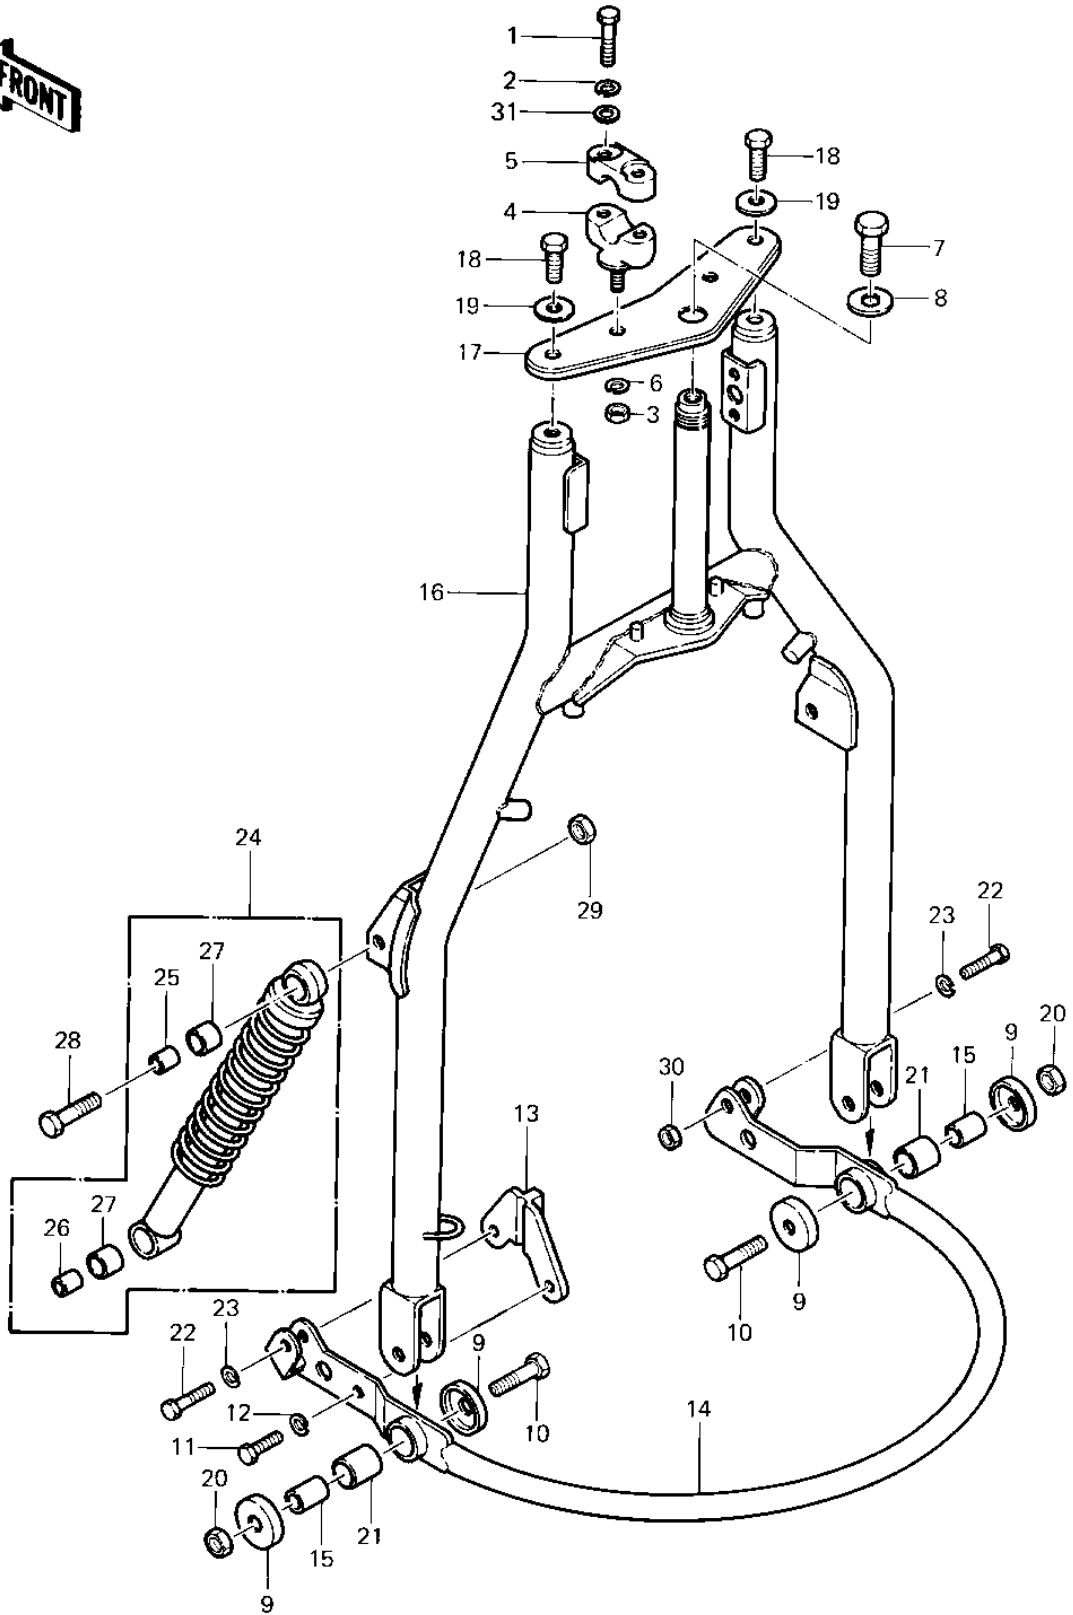

1983 Prairie PARTS DIAGRAM

FRONT FORK ('83 C1)

Part No.	Qty.	Description
1	1	Bolt
2	1	Washer
3	1	Washer
4	1	Bracket
5	1	Bracket
6	1	Washer
7	1	Bolt
8	1	Washer
9	2	Seal
10	2	Seal
11	2	Seal
12	2	Seal
13	1	Bracket
14	1	Fork Tube
15	2	Seal
16	1	Fork Tube
17	1	Fork Tube
18	2	Washer
19	2	Washer
20	2	Seal
21	2	Seal
22	2	Seal
23	2	Seal
24	1	Spring
25	1	Washer
26	1	Washer
27	1	Washer
28	1	Bolt
29	1	Washer
30	1	Bracket
31	1	Washer

1032-1332

1983 Prairie PARTS LIST

FRONT FORK ('83 C1)

ITEM NAME	PART NUMBER	QUANTITY
BOLT,8X40 (Ref # 1)	115G0840	4
WASHER SPRING 8MM (Ref # 2)	461F0800	4
NUT,10MM (Ref # 3)	314B1000	2
HOLDER,HANDLEBAR,BUFF (Ref # 4)	46012-002-80	2
HOLDER UPPER HANDLBAR (Ref # 5)	46012-004	2
WASHER SPRING 10MM (Ref # 6)	461F1000	2
BOLT,STEERING STEM (Ref # 7)	44041-072	1
WASHER,STEERING STEM (Ref # 8)	44043-056	1
CAP (Ref # 9)	11012-4004	4
BOLT HEX HEAD 14X55 (Ref # 10)	113B1455	2
BOLT-UPSET,10X20 (Ref # 11)	112B1020	1
WASHER SPRING 10MM (Ref # 12)	461F1000	1
STOPPER (Ref # 13)	32085-4006	1
ARM-SUSP (Ref # 14)	39007-4003	1
SLEEVE,14X20X25.3 (Ref # 15)	42036-4003	2
FRONT FORK,EBONY (Ref # 16)	44001-4007-8G	1
FRONT FORK,RED (Ref # 16)	44001-4007-8R	1
HOLDER-FORK UPPER (Ref # 17)	44039-4003	1
BOLT (Ref # 18)	92001-1742	2
WASHER (Ref # 19)	92022-1381	2
NUT-LOCK,14MM (Ref # 20)	92019-011	2
BUSHING,SWING ARM (Ref # 21)	92028-4001	2
BOLT,HEX HEAD 10X40 (Ref # 22)	92001-1253	2
WASHER SPRING 10MM (Ref # 23)	461F1000	2
SHOCKABSORBER,EBONY (Ref # 24)	45014-4010-8G	2
COLLAR (Ref # 25)	92027-4023	2
COLLAR (Ref # 26)	92027-4024	2
DAMPER (Ref # 27)	92075-4030	4
BOLT,12X45 (Ref # 28)	92001-4018	2

1983 Prairie PARTS LIST

FRONT FORK ('83 C1)

ITEM NAME	PART NUMBER	QUANTITY
NUT-LOCK,12MM (Ref # 29)	92019-009	2
NUT,LOCK,10MM (Ref # 30)	92019-021	1
WASHER PLAIN 8MM (Ref # 31)	410B0800	4