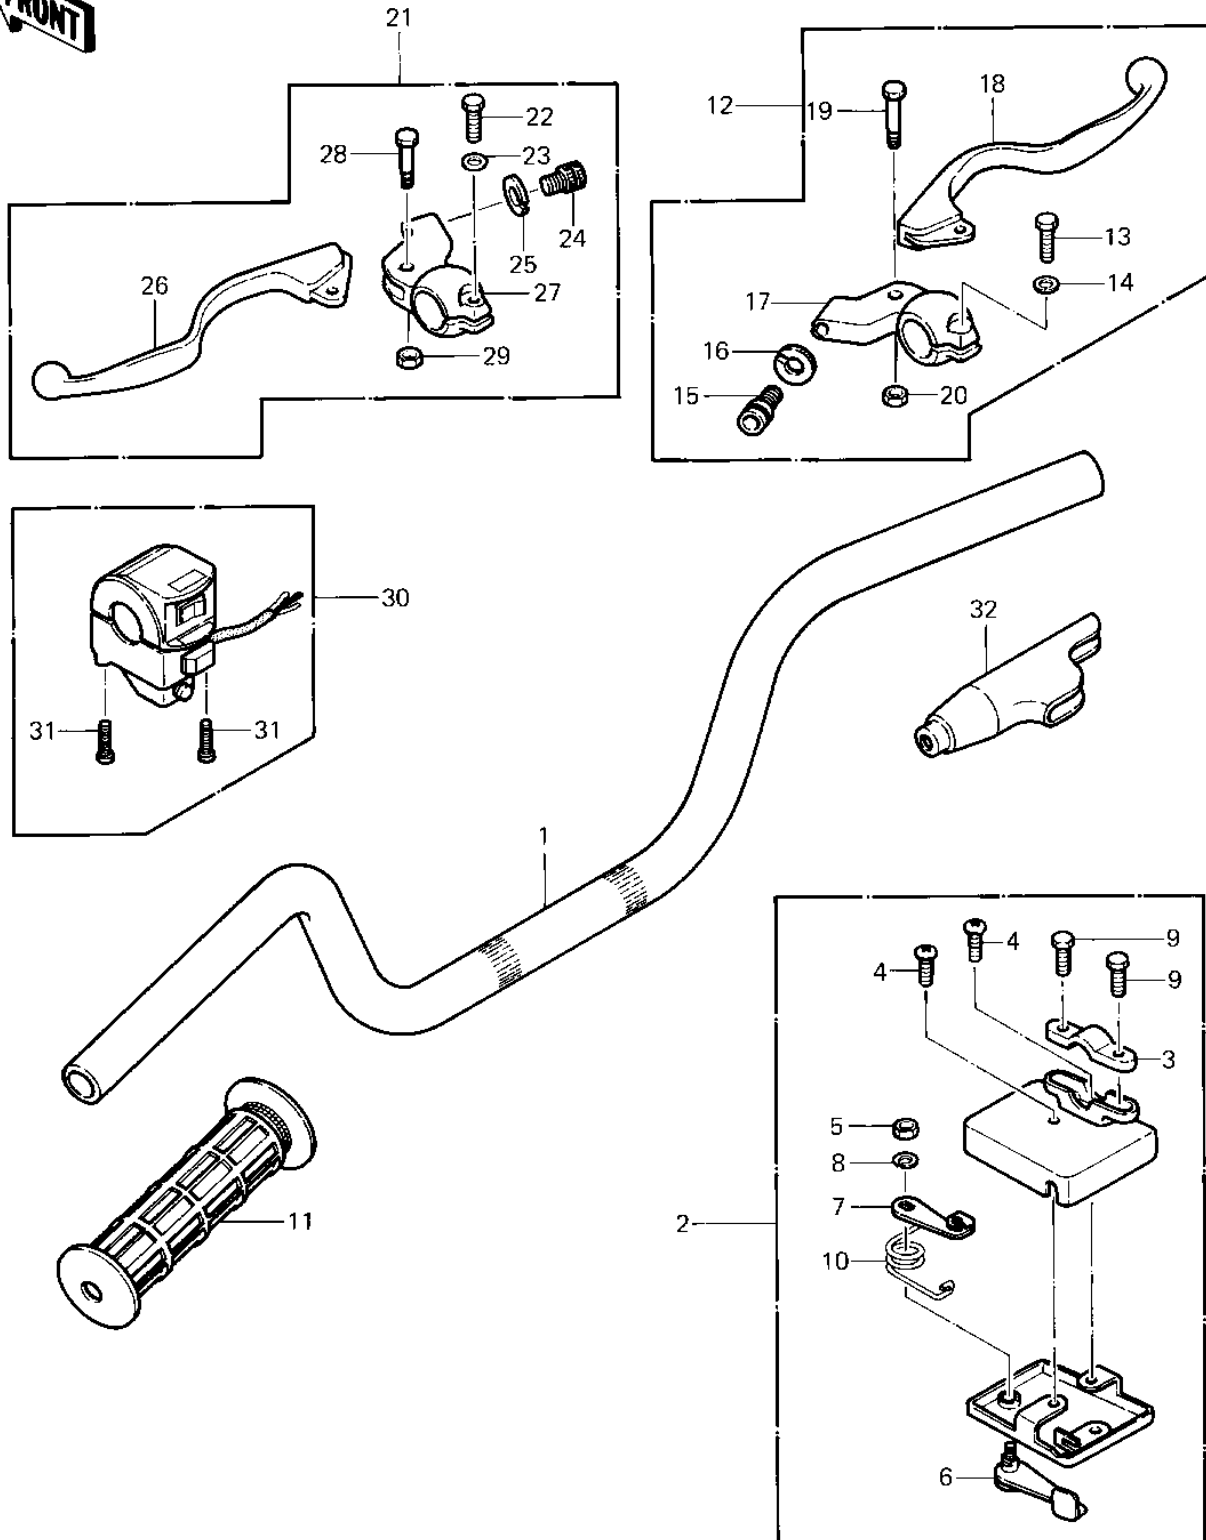

## 1983 Prairie PARTS DIAGRAM

HANDLEBAR ('83 C1)

1032-1:

## 1983 Prairie PARTS LIST

HANDLEBAR ('83 C1)

ITEM NAME	PART NUMBER	QUANTITY
HANDLEBAR (Ref # 1)	46003-4004	1
LEVER-ASSY-THROTTLE (Ref # 2)	39074-4001	1
HOLDER,THROTTLE LEVER (Ref # 3)	13091-4002	1
SCREW PAN HEAD 6X10 (Ref # 4)	220B0610	1
NUT 6MM (Ref # 5)	311B0600	1
LEVER THROTTLE OUTER (Ref # 6)	39075-4001	1
LEVER THROTTLE INNER (Ref # 7)	39075-4002	1
WASHER SPRING 6MM (Ref # 8)	461F0600	1
BOLT HEX HEAD (Ref # 9)	92001-4011	1
SPRING RETURN (Ref # 10)	92081-4007	1
GRIP,RH (Ref # 11)	46075-4003	1
LEVER ASSY,FRONT BRK (Ref # 12)	46076-1010	1
BOLT HEX HEAD 6X25 (Ref # 13)	110N0625	2
WASHER PLAIN 6MM (Ref # 14)	410B0600	2
SCREW CABLE ADJUST (Ref # 15)	46055-003	2
NUT-LOCK (Ref # 16)	46056-005	2
HOLDER,FR LEVER,F.BLK (Ref # 17)	46060-011-21	1
LEVER,FRONT BRAKE (Ref # 18)	46092-1014	1
BOLT,HEX HEAD,5X22 (Ref # 19)	92007-046	2
NUT-LOCK,5MM (Ref # 20)	92019-014	2
LEVER ASSY,CLUTCH (Ref # 21)	46076-1011	1
LEVER,CLUTCH (Ref # 26)	46092-1015	1
HOLDER,CL LEVER,F.BLK (Ref # 27)	46094-015-21	1
HOUSING-ASSY-CONTROL, (Ref # 30)	46091-1393	1
SCREW-PAN-CROS (Ref # 31)	220B0535	1
BOOTS,LEVER HOLDER (Ref # 32)	49006-1017	1