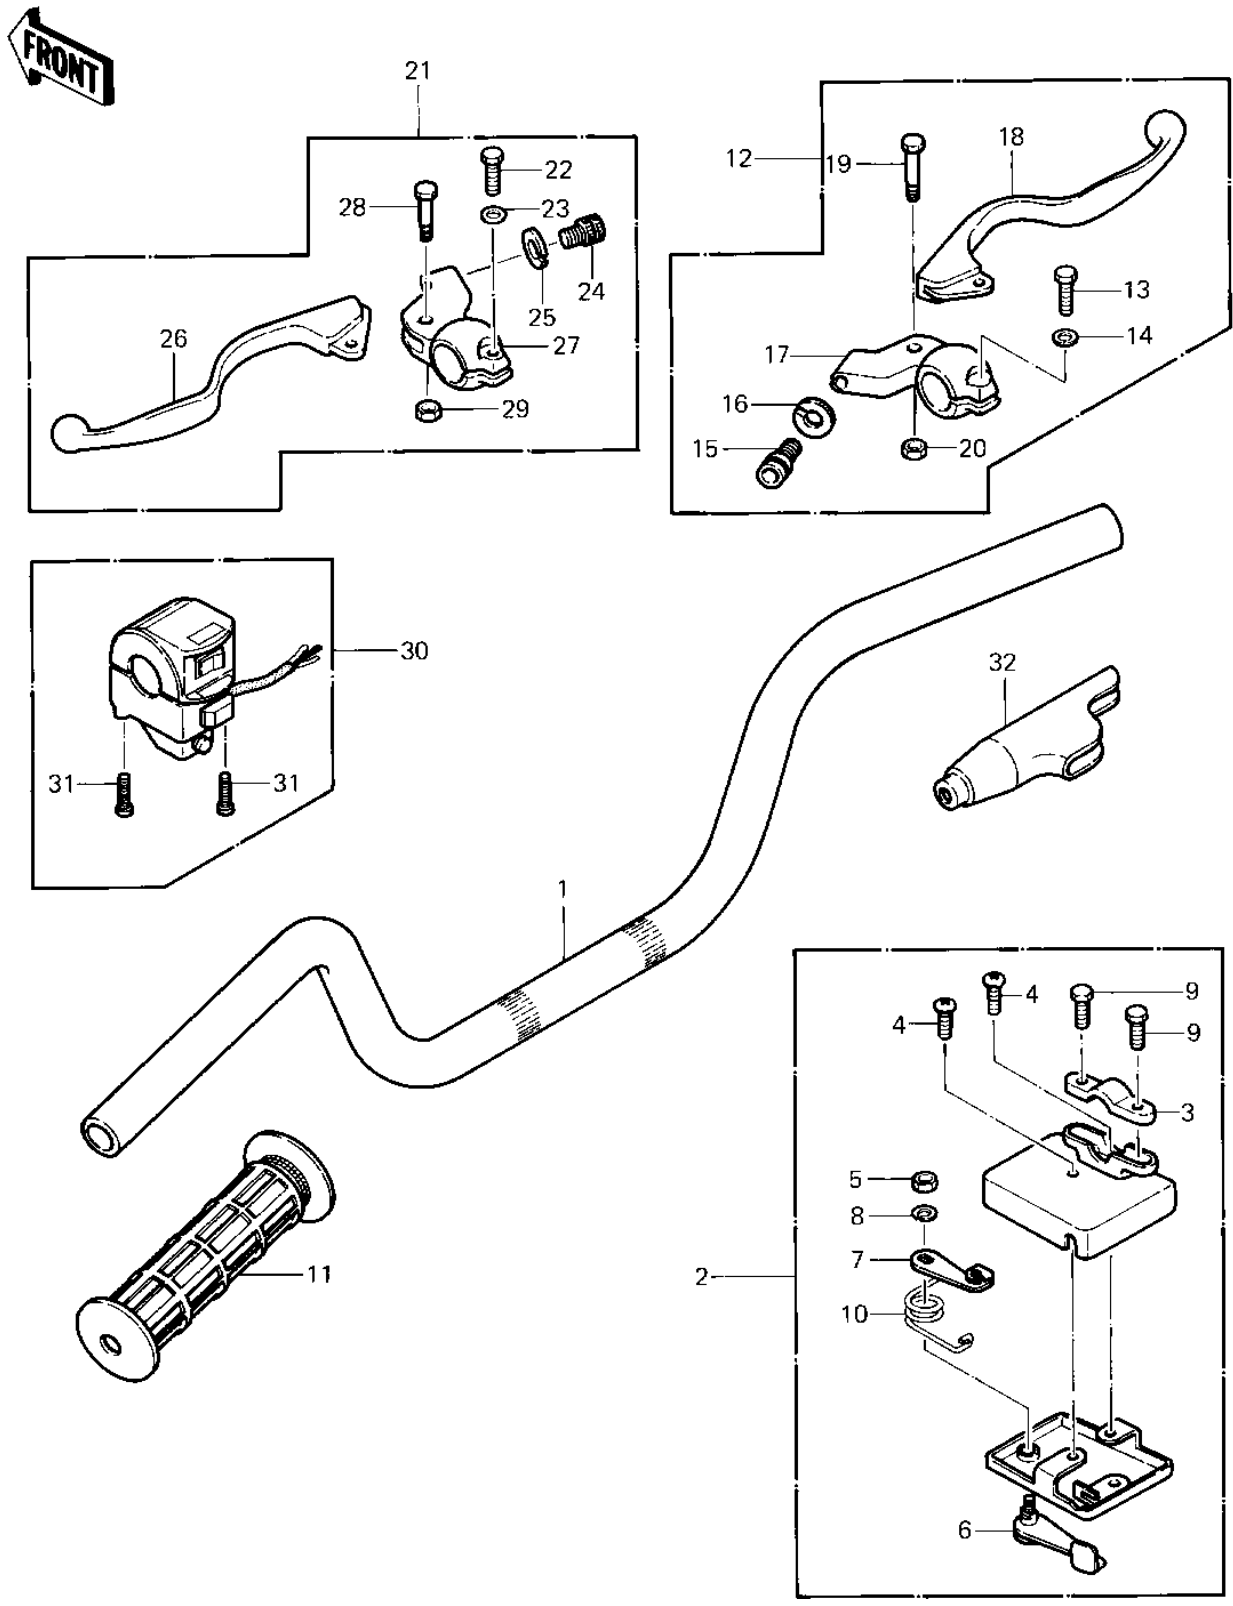

# 1983 Prairie PARTS DIAGRAM

HANDLEBAR ('83 C1)

1032-1

# 1983 Prairie PARTS LIST

## HANDLEBAR ('83 C1)

ITEM NAME	PART NUMBER	QUANTITY
HANDLEBAR (Ref # 1)	46003-4004	1
LEVER-ASSY-THROTTLE (Ref # 2)	39074-4001	1
HOLDER,THROTTLE LEVER (Ref # 3)	13091-4002	1
SCREW PAN HEAD 6X10 (Ref # 4)	220B0610	2
NUT 6MM (Ref # 5)	311B0600	1
LEVER THROTTLE OUTER (Ref # 6)	39075-4001	1
LEVER THROTTLE INNER (Ref # 7)	39075-4002	1
WASHER SPRING 6MM (Ref # 8)	461F0600	1
BOLT HEX HEAD (Ref # 9)	92001-4011	2
SPRING RETURN (Ref # 10)	92081-4007	1
GRIP,RH (Ref # 11)	46075-4003	2
LEVER ASSY,FRONT BRK (Ref # 12)	46076-1010	1
BOLT HEX HEAD 6X25 (Ref # 13)	110N0625	1
WASHER PLAIN 6MM (Ref # 14)	410B0600	1
SCREW CABLE ADJUST (Ref # 15)	46055-003	1
NUT-LOCK (Ref # 16)	46056-005	1
HOLDER,FR LEVER,F.BLK (Ref # 17)	46060-011-21	1
LEVER,FRONT BRAKE (Ref # 18)	46092-1014	1
BOLT,HEX HEAD,5X22 (Ref # 19)	92007-046	1
NUT-LOCK,5MM (Ref # 20)	92019-014	1
LEVER ASSY,CLUTCH (Ref # 21)	46076-1011	1
BOLT HEX HEAD 6X25 (Ref # 22)	110N0625	1
WASHER PLAIN 6MM (Ref # 23)	410B0600	1
SCREW CABLE ADJUST (Ref # 24)	46055-003	1
NUT-LOCK (Ref # 25)	46056-005	1
LEVER,CLUTCH (Ref # 26)	46092-1015	1
HOLDER,CL LEVER,F.BLK (Ref # 27)	46094-015-21	1
BOLT,HEX HEAD,5X22 (Ref # 28)	92007-046	1
NUT-LOCK,5MM (Ref # 29)	92019-014	1