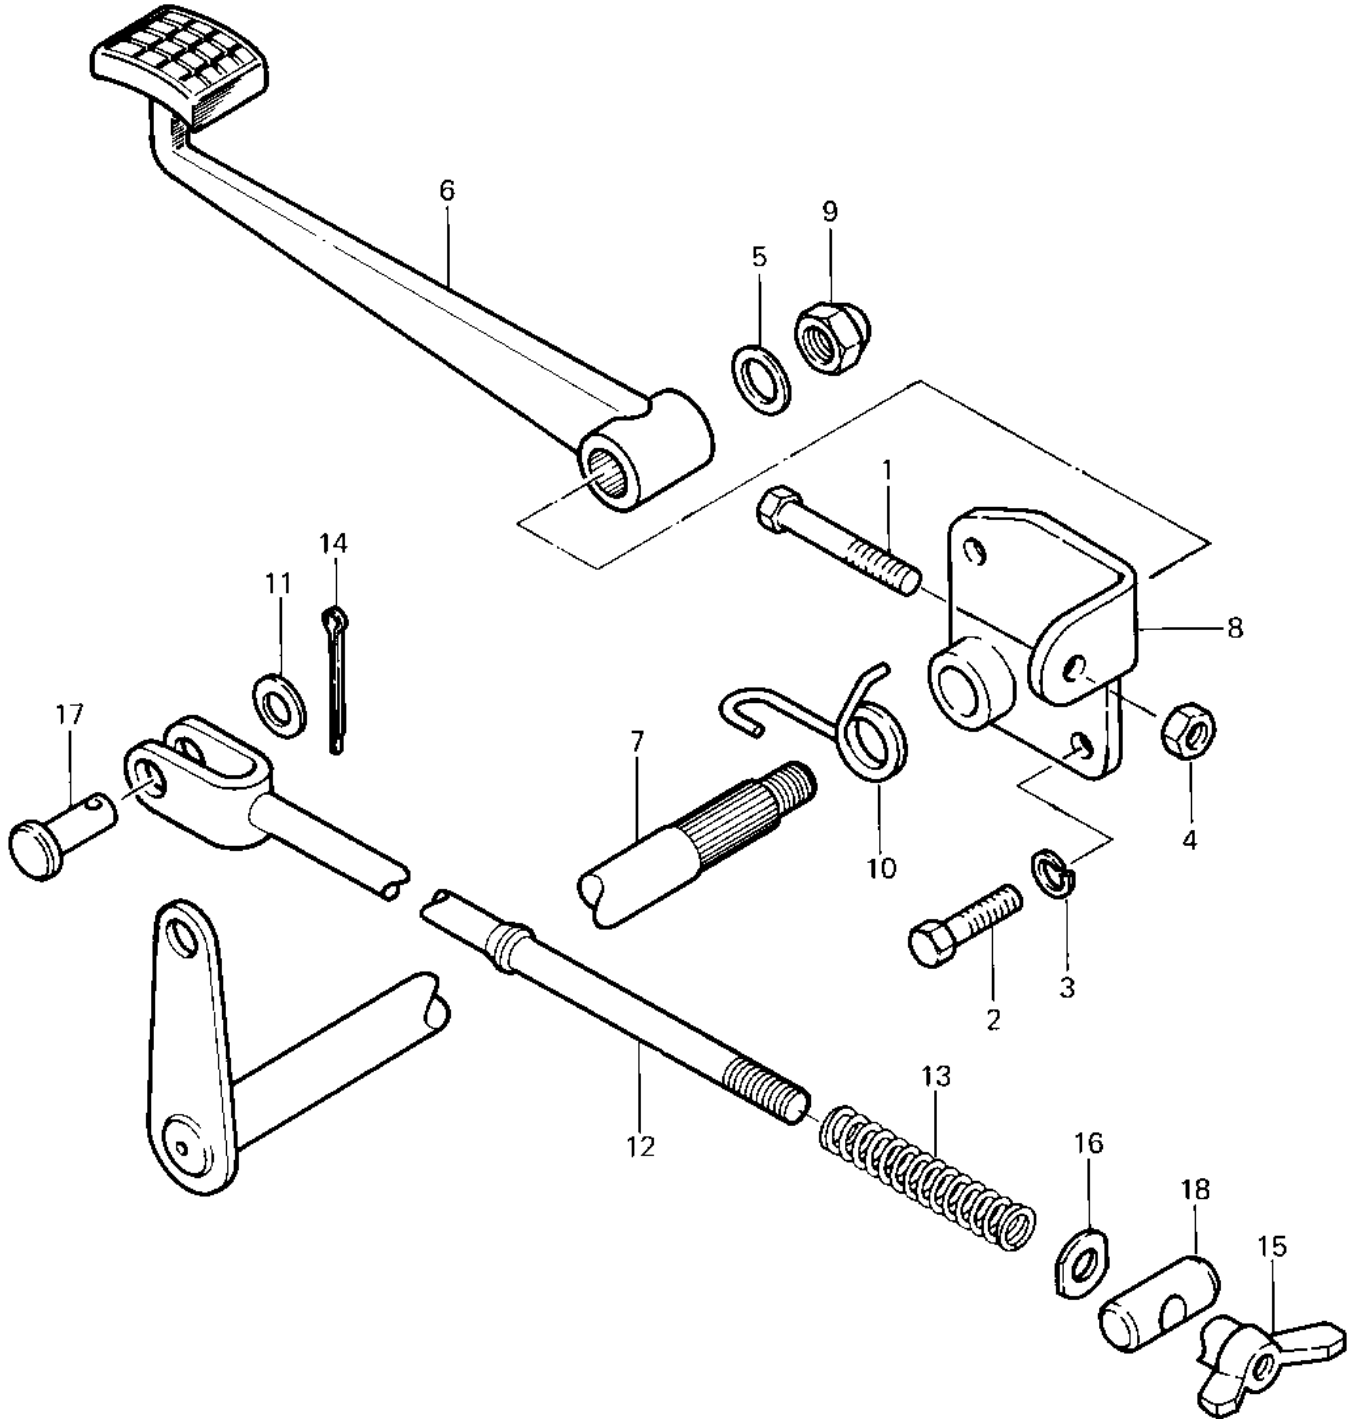

## 1983 Prairie PARTS DIAGRAM

BRAKE PEDAL ('83 C1)

## 1983 Prairie PARTS LIST

BRAKE PEDAL ('83 C1)

ITEM NAME	PART NUMBER	QUANTITY
BOLT-UPSET (Ref # 1)	112G0625	1
BOLT-UPSET 6X14 (Ref # 2)	112B0614	1
WASHER SPRING 6MM (Ref # 3)	461F0600	1
NUT 6MM (Ref # 4)	311B0600	1
WASHER PLAIN 10MM (Ref # 5)	411B1000	1
LEVER-BRAKE,PEDAL (Ref # 6)	43001-4009	1
HOLDER-BRAKE (Ref # 7)	43034-4001	2
NUT SHOCK ABSORBER (Ref # 9)	92020-003	1
SPRING,BRAKE PEDAL (Ref # 10)	92081-1337	1
WASHER PLAIN 6MM (Ref # 11)	410B0600	1
ROD-BRAKE (Ref # 12)	43011-4005	1
SPRING,BRAKE ROD (Ref # 13)	43012-001	1
PIN COTTER 2.0X15 (Ref # 14)	550D2015	1
NUT,WING,6M/M (Ref # 15)	92015-4004	1
WASHER, BRAKE ROD (Ref # 16)	92022-4003	1
PIN-BRAKE ROD FITTING (Ref # 17)	92043-064	1
PIN-BRAKE ROD (Ref # 18)	92043-065	1