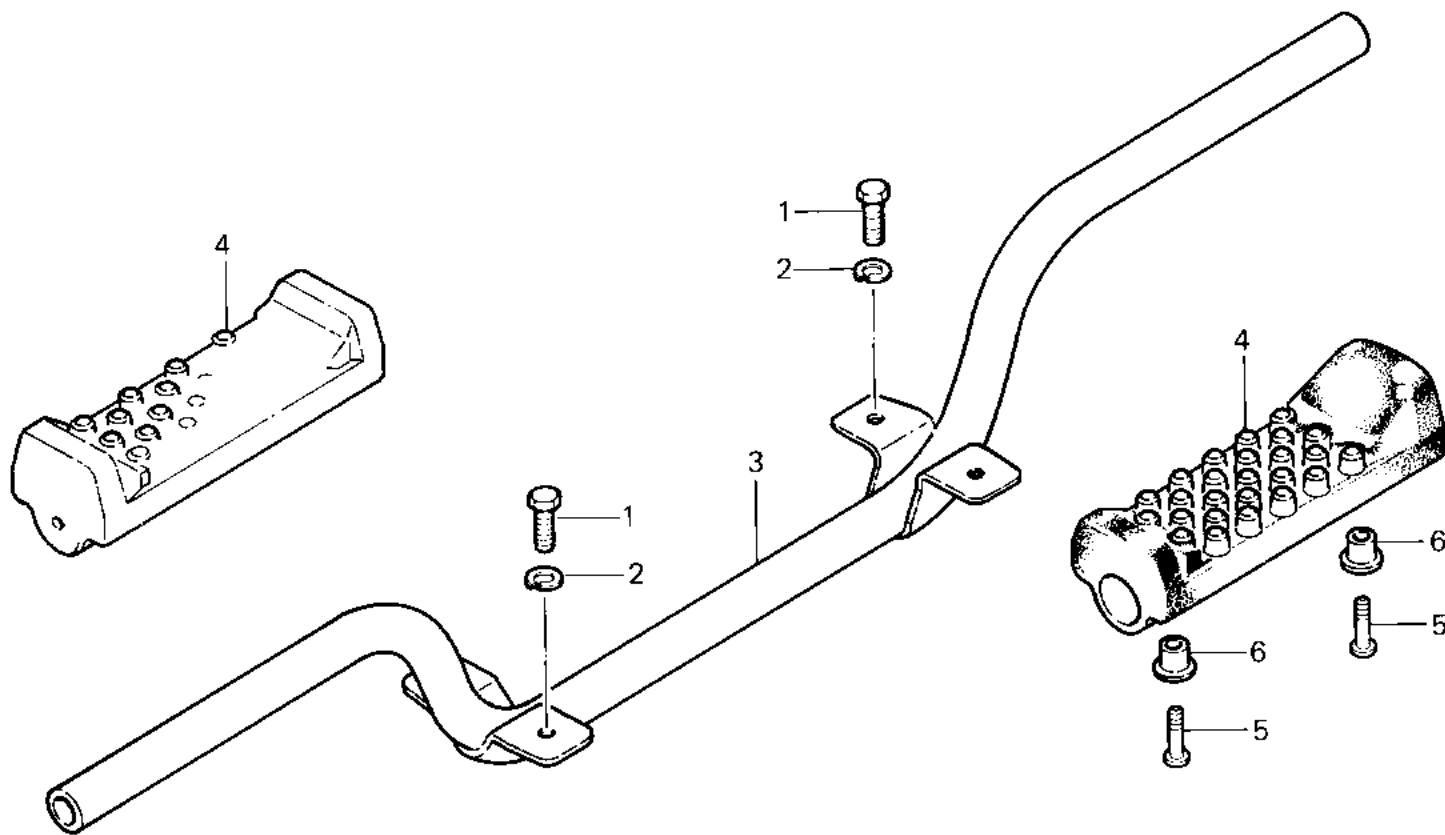

1983 Prairie PARTS DIAGRAM

FOOTRESTS ('83 C1)

1032-1

1983 Prairie PARTS LIST

FOOTRESTS ('83 C1)

ITEM NAME	PART NUMBER	QUANTITY
BOLT-SMALL-UPSET,8X18 (Ref # 1)	115G0818	1
WASHER SPRING 8MM (Ref # 2)	461F0800	1
HOLDER-STEP (Ref # 3)	34003-4006	1
STEP (Ref # 4)	34028-4005	1
SCREW (Ref # 5)	92009-4004	1
COLLAR,L=5 (Ref # 6)	92027-4020	1