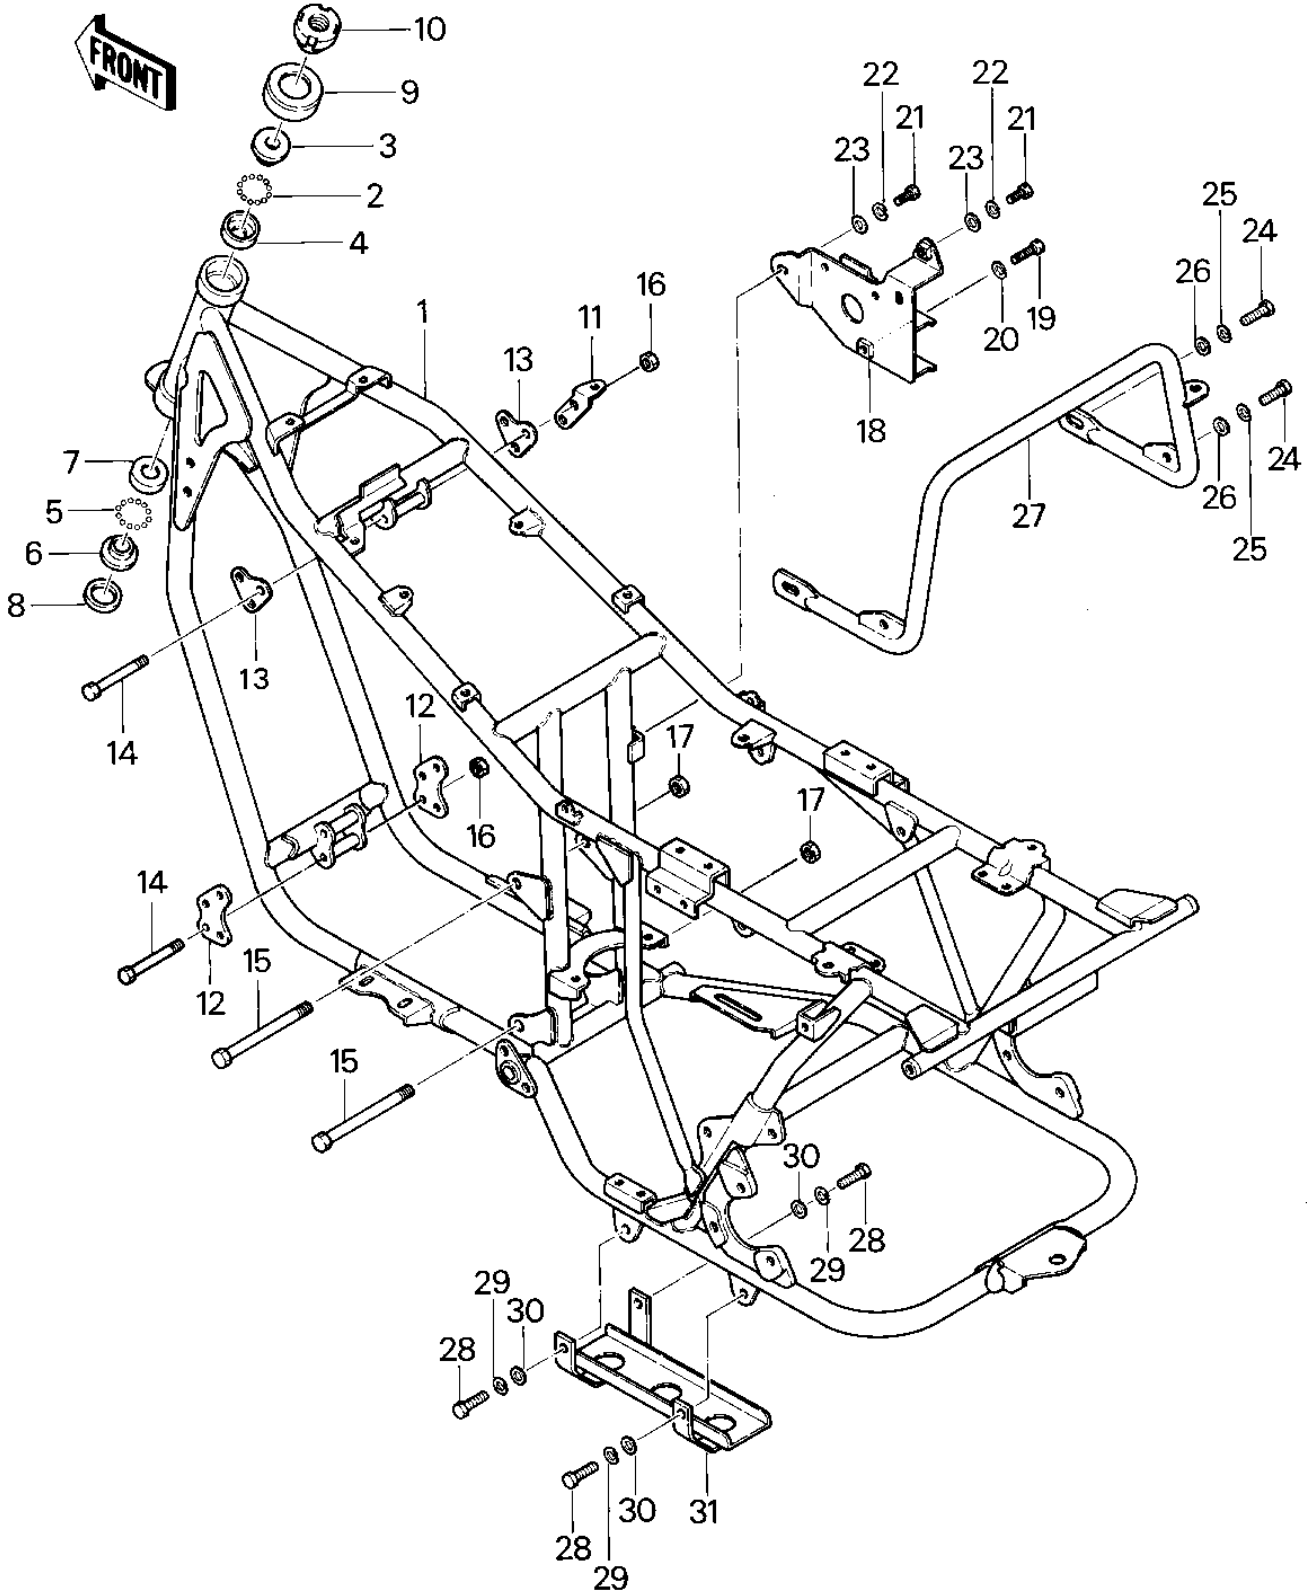

1983 Prairie PARTS DIAGRAM

FRAME/FRAME FITTINGS (83 C1)

10

1983 Prairie PARTS LIST

FRAME/FRAME FITTINGS ('83 C1)

ITEM NAME	PART NUMBER	QUANTITY
FRAME (Ref # 1)	32002-4013	1
BALL STEEL 3/16' (Ref # 2)	600A0600	23
CONE,STRG STM BRG,UP (Ref # 3)	92047-014	1
RACE,STRG STM BEARING (Ref # 4)	92048-009	1
BALL STEEL 1/4' (Ref # 5)	600A0800	19
CONE STERNG BERG LOW (Ref # 6)	92047-010	1
RACE STEERING BEARING (Ref # 7)	92048-005	1
SEAL,STEERING STEM (Ref # 8)	44010-027	1
CAP,STEERING STEM (Ref # 9)	46098-012	1
NUT,STEERING STEM (Ref # 10)	92015-4007	1
BRACKET,IGNITION COIL (Ref # 11)	11034-4196	1
BRACKET-ENGINE (Ref # 12)	32029-4022	2
BRACKET-ENGINE (Ref # 13)	32029-4023	2
BOLT-FLANGE (Ref # 14)	92001-1582	7
BOLT, FLANGED, 10X110 (Ref # 15)	92001-1602	2
NUT,LOCK,8MM (Ref # 16)	92015-1124	7
NUT,LOCK,10MM (Ref # 17)	92019-021	2
BRACKET,ELECTRO BASE (Ref # 18)	11034-4216	1
BOLT-UPSET,6X16 (Ref # 19)	112G0616	1
WASHER SPRING 6MM (Ref # 20)	461F0600	1
BOLT-UPSET 6X14 (Ref # 21)	112B0614	2
WASHER SPRING 6MM (Ref # 22)	461F0600	2
WASHER PLAIN 6MM (Ref # 23)	411B0600	2
BOLT-SMALL-UPSET 8X25 (Ref # 24)	115G0825	4
WASHER SPRING 8MM (Ref # 25)	461F0800	4
WASHER PLAIN 8MM (Ref # 26)	410B0800	4
GUARD,REAR (Ref # 27)	55020-4015	1
BOLT,8X20 (Ref # 28)	115G0820	3
WASHER SPRING 8MM (Ref # 29)	461F0800	3