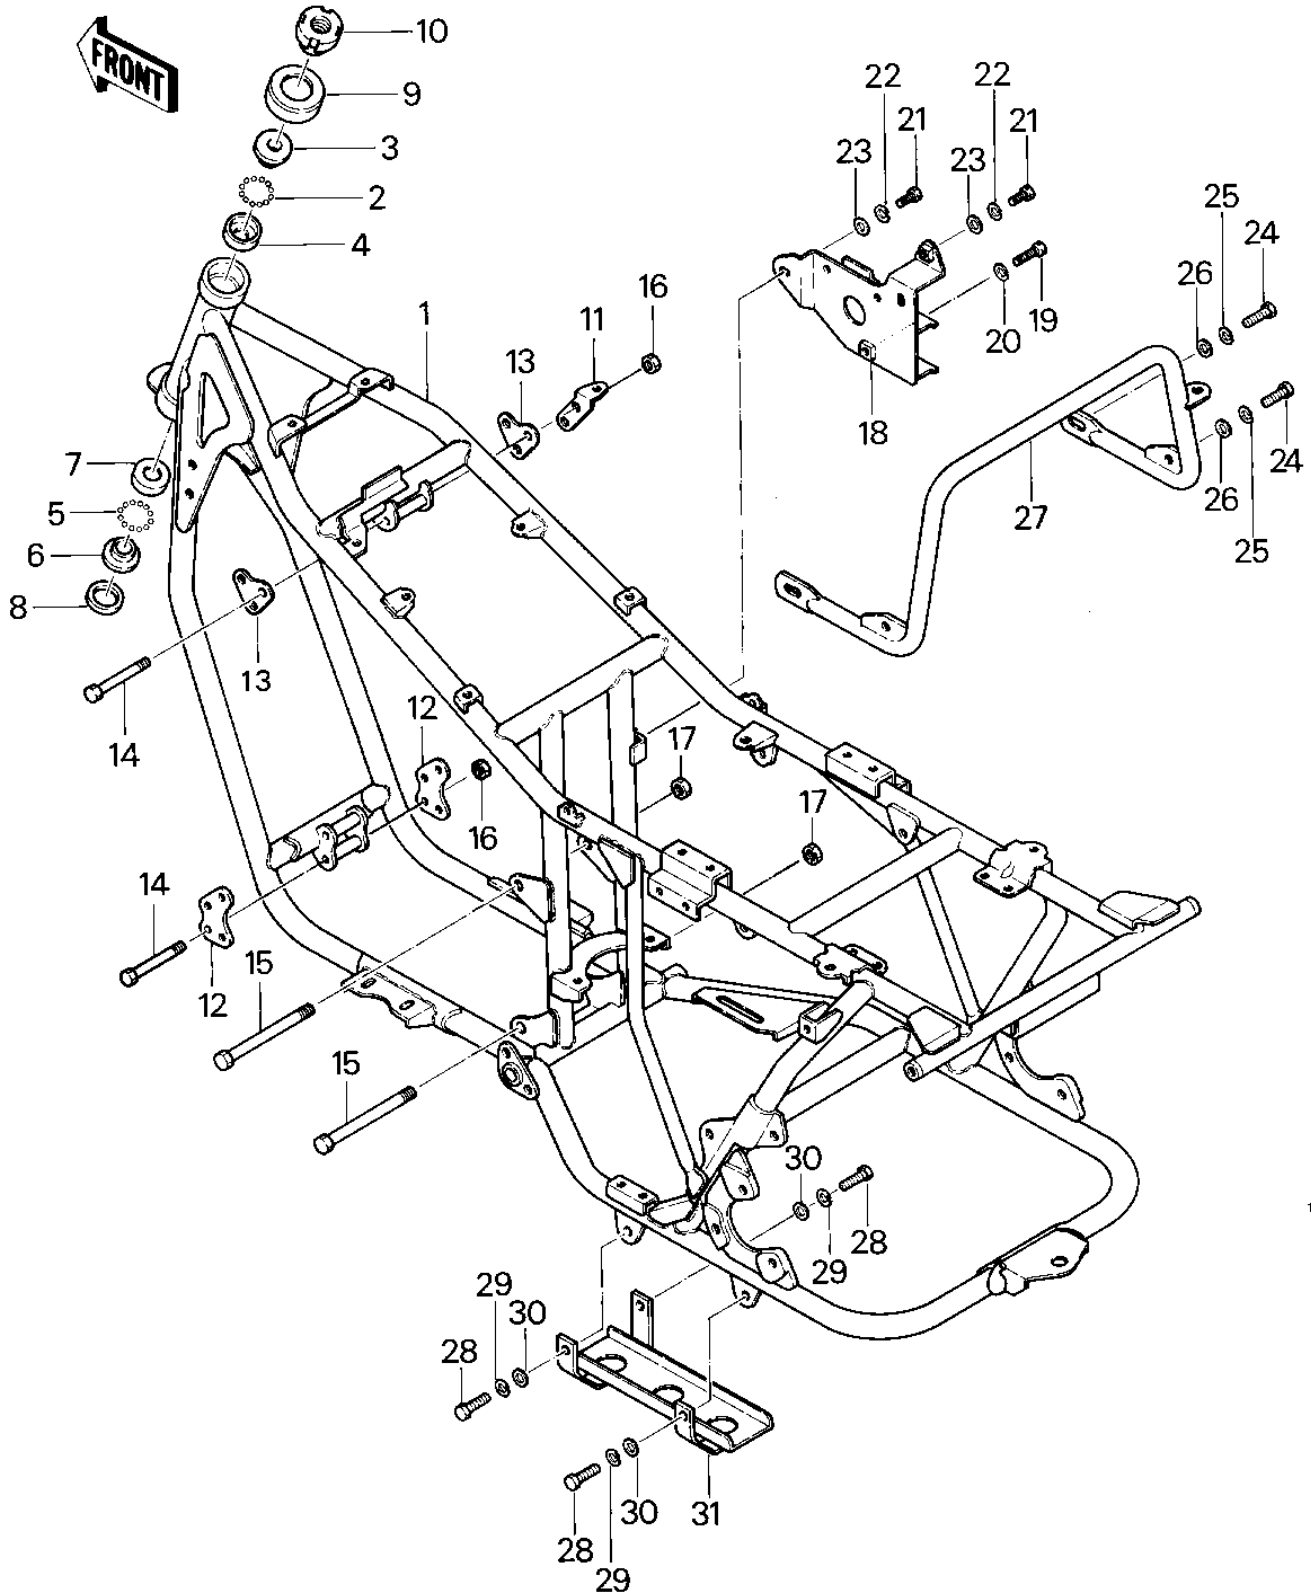

1983 Prairie PARTS DIAGRAM

FRAME/FRAME FITTINGS ('83 C1)

16

1983 Prairie PARTS LIST

FRAME/FRAME FITTINGS ('83 C1)

ITEM NAME	PART NUMBER	QUANTITY
FRAME (Ref # 1)	32002-4013	1
BALL STEEL 3/16' (Ref # 2)	600A0600	1
CONE,STRG STM BRG,UP (Ref # 3)	92047-014	1
RACE,STRG STM BEARING (Ref # 4)	92048-009	1
BALL STEEL 1/4' (Ref # 5)	600A0800	1
CONE STERNG BERG LOW (Ref # 6)	92047-010	1
RACE STEERING BEARING (Ref # 7)	92048-005	1
SEAL,STEERING STEM (Ref # 8)	44010-027	1
CAP,STEERING STEM (Ref # 9)	46098-012	1
NUT,STEERING STEM (Ref # 10)	92015-4007	1
BRACKET,IGNITION COIL (Ref # 11)	11034-4196	1
BRACKET-ENGINE (Ref # 12)	32029-4022	1
BRACKET-ENGINE (Ref # 13)	32029-4023	1
BOLT-FLANGE (Ref # 14)	92001-1582	1
BOLT, FLANGED, 10X110 (Ref # 15)	92001-1602	1
NUT,LOCK,8MM (Ref # 16)	92015-1124	1
NUT,LOCK,10MM (Ref # 17)	92019-021	1
BRACKET,ELECTRO BASE (Ref # 18)	11034-4216	1
BOLT-UPSET,6X16 (Ref # 19)	112G0616	1
WASHER SPRING 6MM (Ref # 20)	461F0600	2
BOLT-UPSET 6X14 (Ref # 21)	112B0614	1
WASHER PLAIN 6MM (Ref # 23)	411B0600	1
BOLT-SMALL-UPSET 8X25 (Ref # 24)	115G0825	1
WASHER SPRING 8MM (Ref # 25)	461F0800	2
WASHER PLAIN 8MM (Ref # 26)	410B0800	2
GUARD,REAR (Ref # 27)	55020-4015	1
BOLT,8X20 (Ref # 28)	115G0820	1
GUARD (Ref # 31)	55020-4016	1