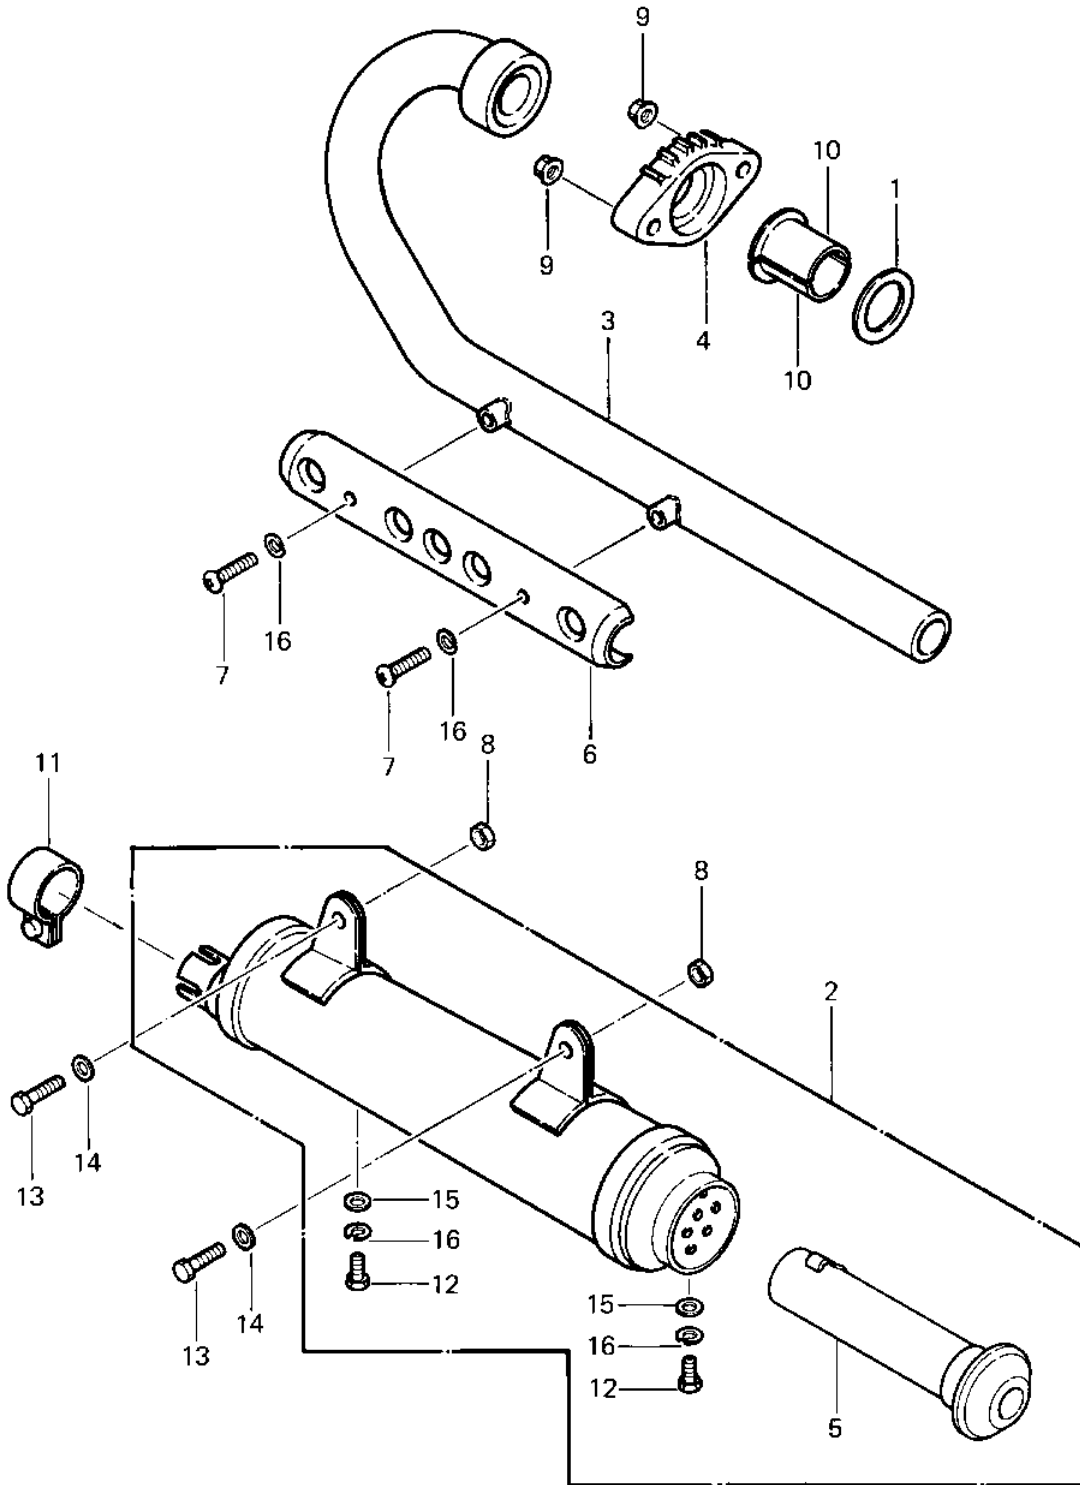

1983 Prairie PARTS DIAGRAM

MUFFLER ('83 C1)

1983 Prairie PARTS LIST

MUFFLER ('83 C1)

ITEM NAME	PART NUMBER	QUANTITY
GASKET,EXHAUST PIPE H (Ref # 1)	11009-1866	1
MUFFLER (Ref # 2)	18001-1452	2
PIPE-EXHAUST (Ref # 3)	18049-1153	1
HOLDER EXHAUST PIPE (Ref # 4)	18069-1014	1
BAFFLE-PIPE MUFFLER (Ref # 5)	49099-1223	1
COVER-EXHAUST PIPE,BL (Ref # 6)	49107-1004	1
SCREW (Ref # 7)	92009-1054	1
NUT,LOCK,8MM (Ref # 8)	92015-1124	1
NUT-8MM (Ref # 9)	92015-1143	1
COLLAR,EXHAUST PIPE (Ref # 10)	92027-264	1
CLAMP,MUFFLER CONNECT (Ref # 11)	92037-1115	1
BOLT-UPSET,6X12 (Ref # 12)	112G0612	1
BOLT,8X20 (Ref # 13)	115G0820	1
WASHER PLAIN 8MM (Ref # 14)	410B0800	1
WASHER PLAIN 6MM (Ref # 15)	411B0600	1
WASHER SPRING 6MM (Ref # 16)	461F0600	1