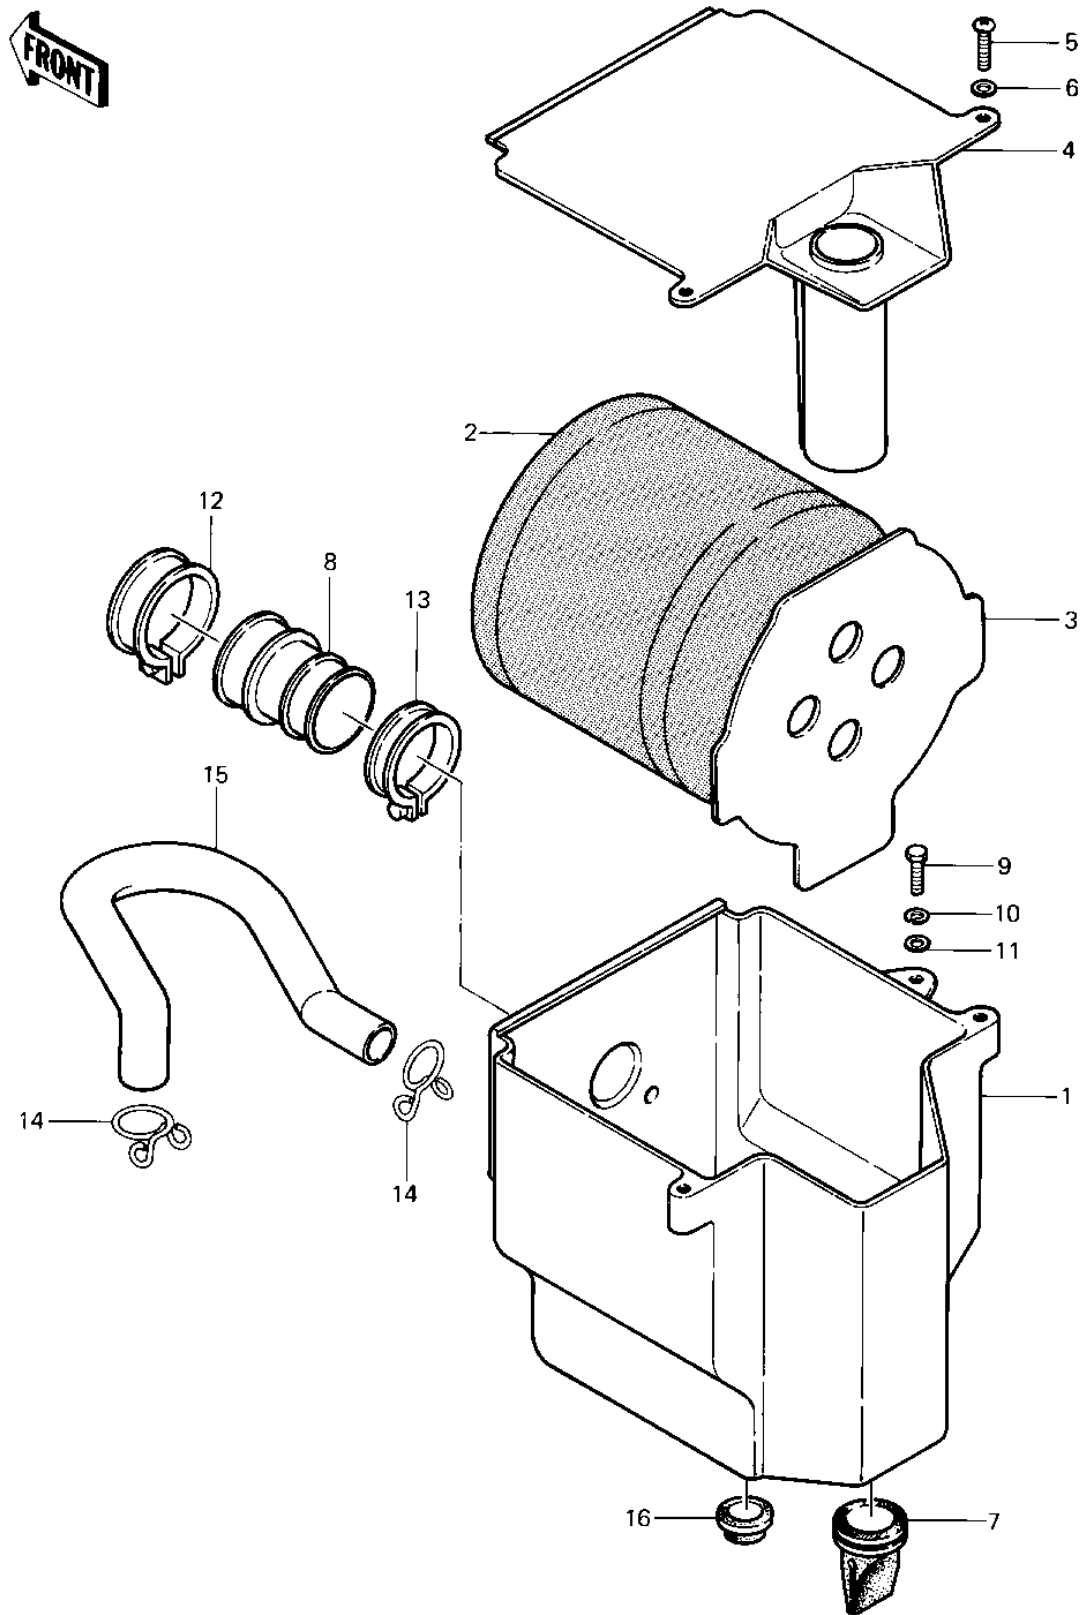

1983 Prairie PARTS DIAGRAM

AIR CLEANER ('83 C1)

1983 Prairie PARTS LIST

AIR CLEANER ('83 C1)

ITEM NAME	PART NUMBER	QUANTITY
CASE-AIR FILTER (Ref # 1)	11011-1086	1
ELEMENT,AIR CLNR (Ref # 2)	11013-1053	1
HOLDER,ELEMENT (Ref # 3)	13091-1125	1
COVER,AIR FILTER (Ref # 4)	14025-1385	1
SCREW PAN HEAD 6X12 (Ref # 5)	220B0612	1
WASHER PLAIN 6MM (Ref # 6)	410B0600	1
BOOT (Ref # 7)	49006-1065	1
DUCT,AIR INLET (Ref # 8)	14073-1067	1
BOLT-UPSET,6X16 (Ref # 9)	112G0616	1
WASHER SPRING 6MM (Ref # 10)	461F0600	1
WASHER PLAIN 6MM (Ref # 11)	411B0600	1
CLAMP-INLET PIPE (Ref # 12)	92037-061	1
CLAMP,MUFFLER (Ref # 13)	92037-177	1
CLAMP,BREATHER TUBE (Ref # 14)	92037-213	1
TUBE,BREATHER (Ref # 15)	92059-1253	1
DAMPER RUBBER,SIG LM (Ref # 16)	92075-158	1