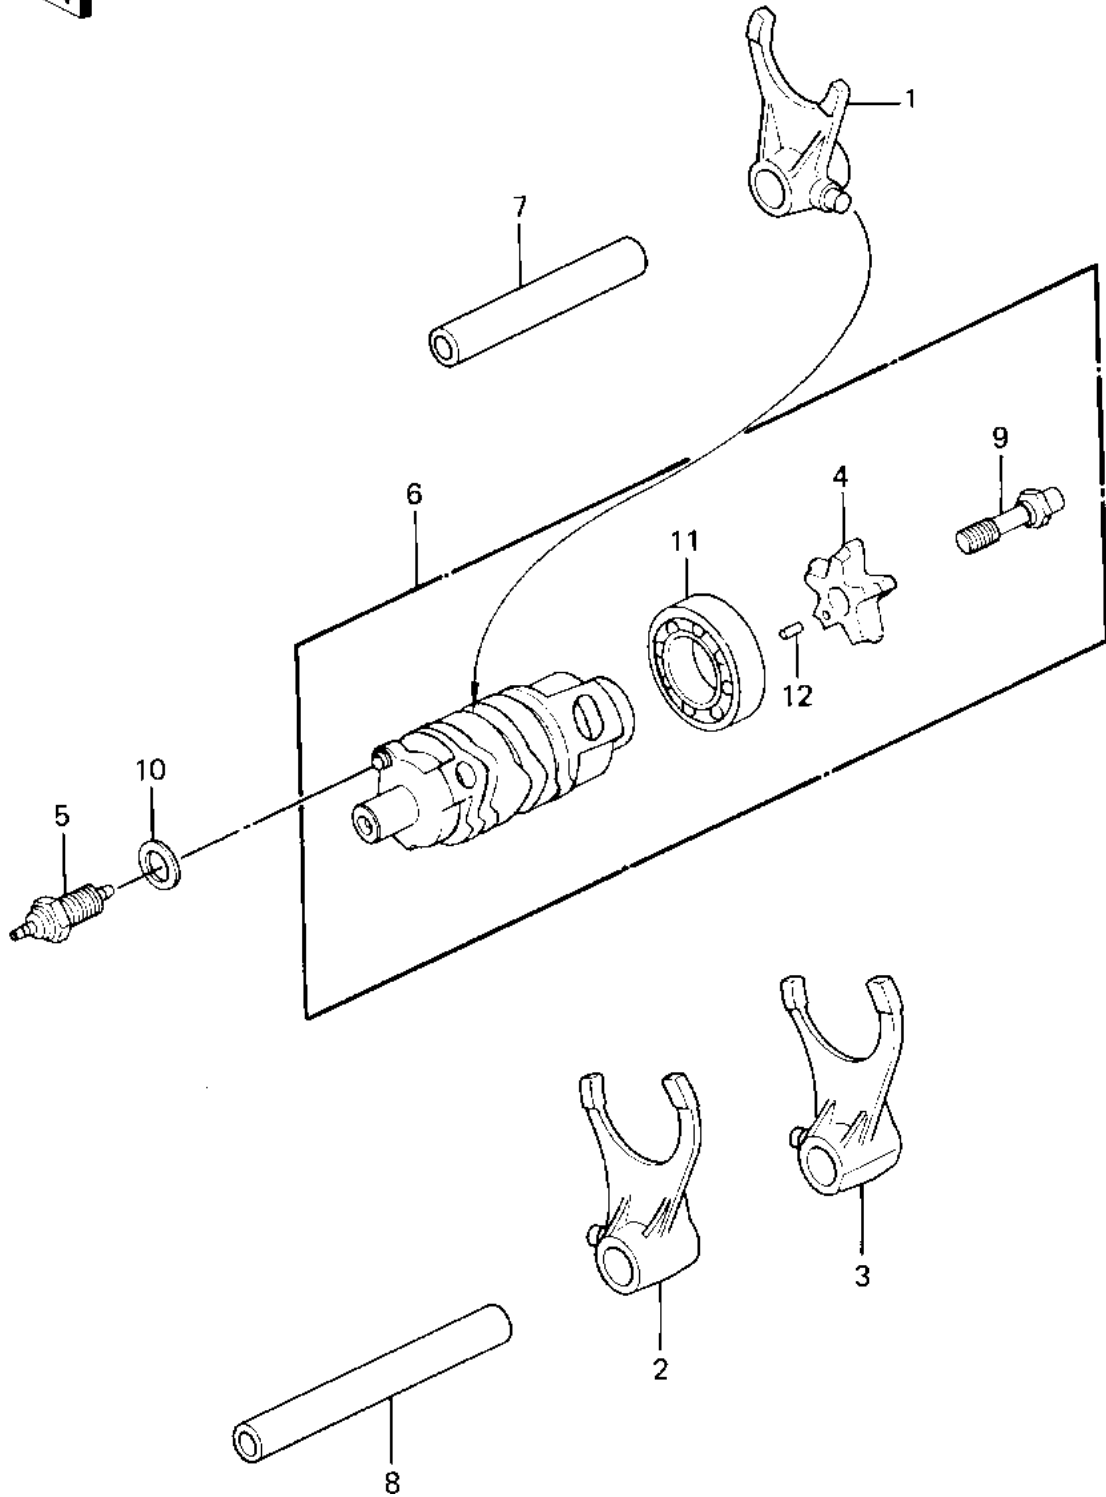

# 1983 Prairie PARTS DIAGRAM

GEAR CHANGE DRUM & FORKS ('83 C1)

E1362-0055

# 1983 Prairie PARTS LIST

GEAR CHANGE DRUM & FORKS ('83 C1)

ITEM NAME	PART NUMBER	QUANTITY
FORK-SHIFT,LOW (Ref # 1)	13140-1064	1
FORK-SHIFT,2ND&3RD (Ref # 2)	13140-1065	1
FORK-SHIFT,4TH&TOP (Ref # 3)	13140-1066	1
CAM-CHANGE DRUM (Ref # 4)	13145-1005	1
SWITCH,NEUTRAL (Ref # 5)	13151-1007	1
DRUM-ASSY-CHANGE (Ref # 6)	13239-1071	1
ROD,SHIFT 71.7M/M (Ref # 7)	49047-1002	1
ROD,SHIFT 93.7M/M (Ref # 8)	49047-1003	1
BOLT,CHANGE DRUM (Ref # 9)	92001-1714	1
GASKET CHECK VALVE (Ref # 10)	92065-058	1
BEARING,BALL,#6905 (Ref # 11)	92045-036	1
PIN-DOWEL,4X6 (Ref # 12)	610A0406	1