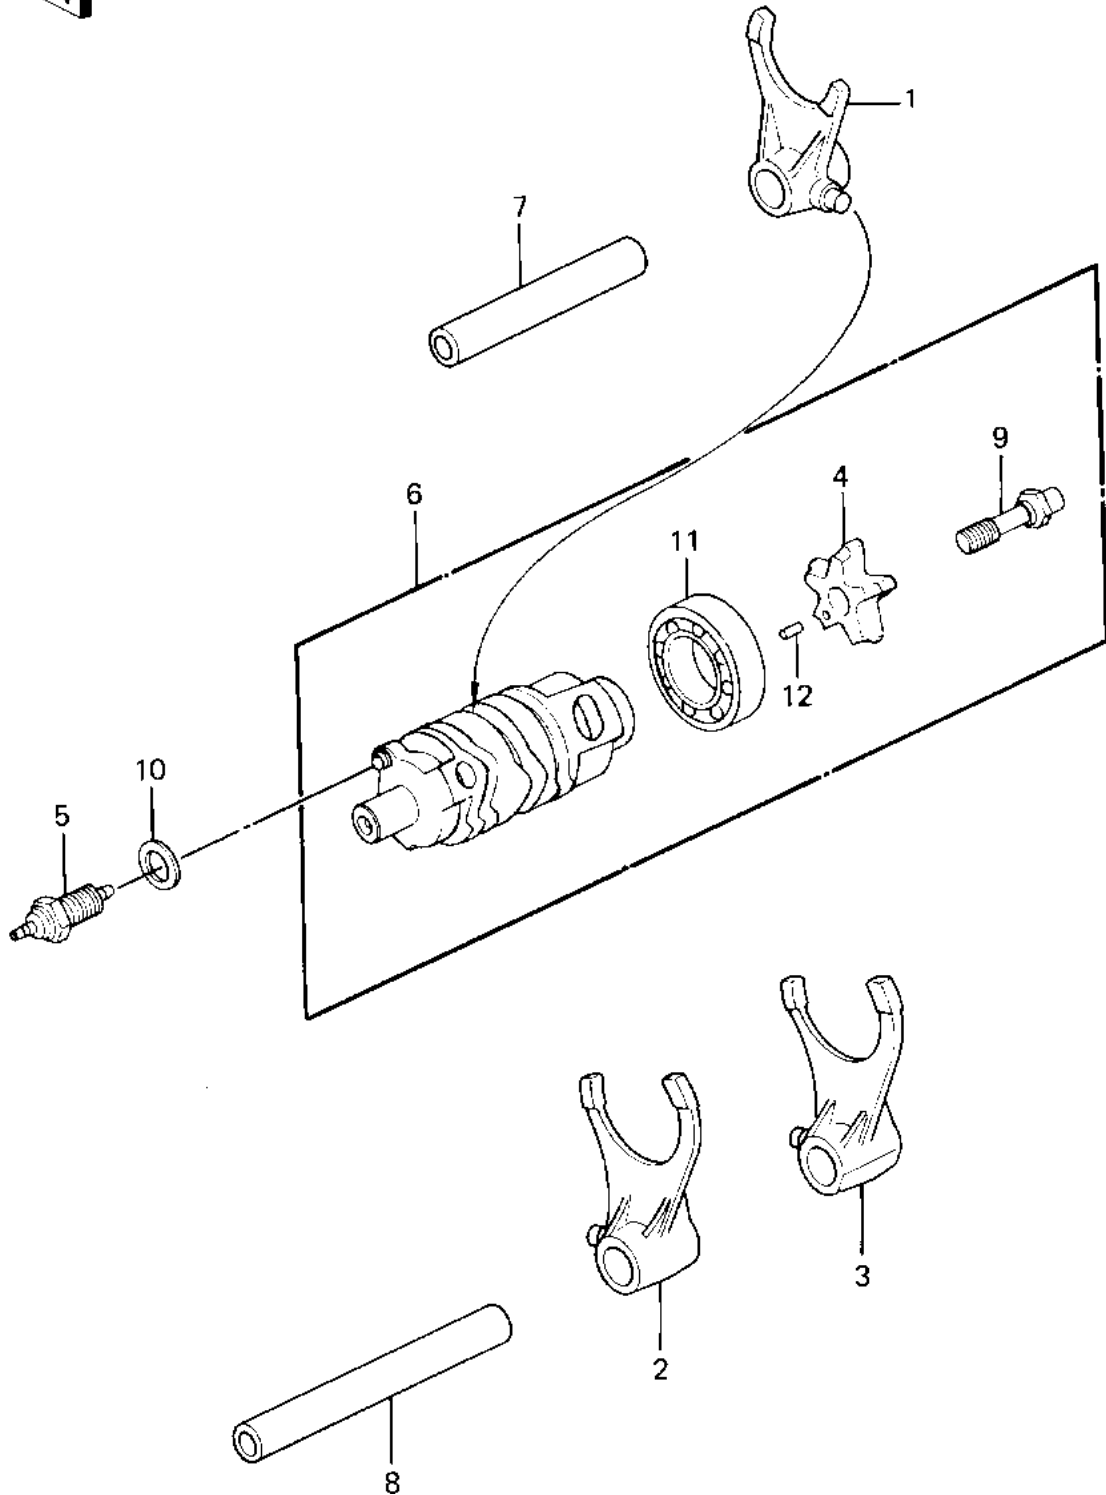

1983 Prairie PARTS DIAGRAM

GEAR CHANGE DRUM & FORKS ('83 C1)

E1362-0055

1983 Prairie PARTS LIST

GEAR CHANGE DRUM & FORKS ('83 C1)

ITEM NAME	PART NUMBER	QUANTITY
FORK-SHIFT,LOW (Ref # 1)	13140-1064	1
FORK-SHIFT,2ND&3RD (Ref # 2)	13140-1065	1
FORK-SHIFT,4TH&TOP (Ref # 3)	13140-1066	1
CAM-CHANGE DRUM (Ref # 4)	13145-1005	1
SWITCH,NEUTRAL (Ref # 5)	13151-1007	1
DRUM-ASSY-CHANGE (Ref # 6)	13239-1071	1
ROD,SHIFT 71.7M/M (Ref # 7)	49047-1002	1
ROD,SHIFT 93.7M/M (Ref # 8)	49047-1003	1
BOLT,CHANGE DRUM (Ref # 9)	92001-1714	1
GASKET CHECK VALVE (Ref # 10)	92065-058	1
BEARING,BALL,#6905 (Ref # 11)	92045-036	1
PIN-DOWEL,4X6 (Ref # 12)	610A0406	1