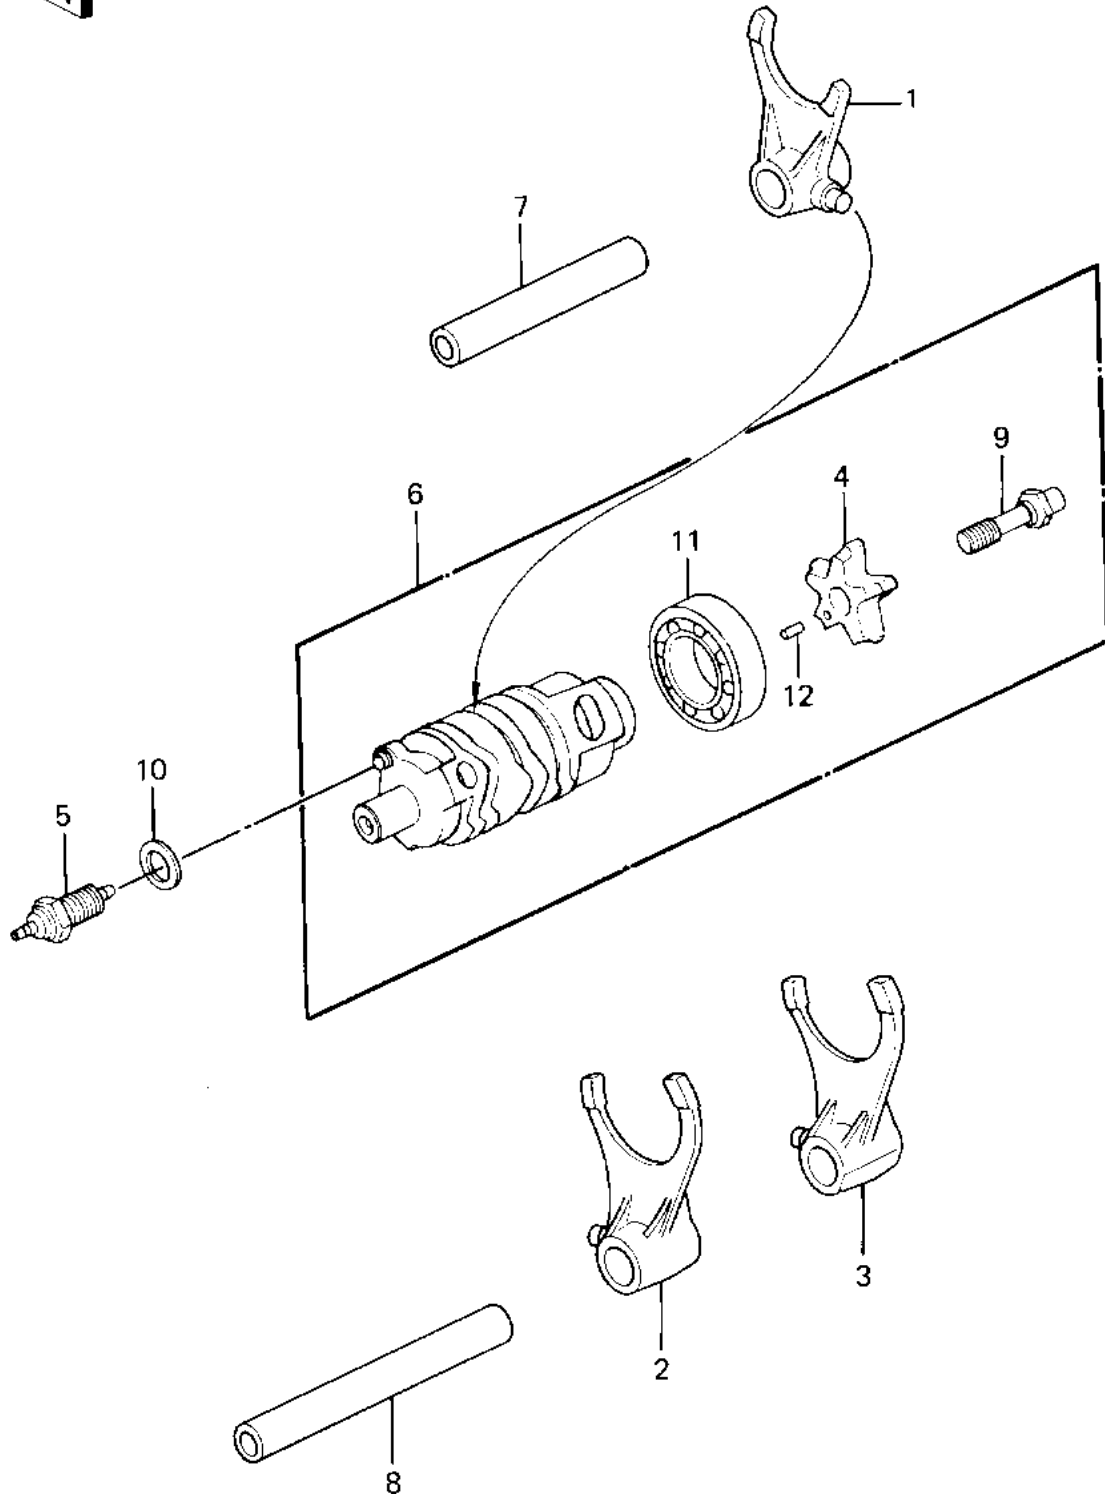

## 1983 Prairie PARTS DIAGRAM

GEAR CHANGE DRUM & FORKS ('83 C1)

E1362-0055

## 1983 Prairie PARTS LIST

GEAR CHANGE DRUM & FORKS ('83 C1)

ITEM NAME	PART NUMBER	QUANTITY
FORK-SHIFT,LOW (Ref # 1)	13140-1064	1
FORK-SHIFT,2ND&3RD (Ref # 2)	13140-1065	1
FORK-SHIFT,4TH&TOP (Ref # 3)	13140-1066	1
CAM-CHANGE DRUM (Ref # 4)	13145-1005	1
SWITCH,NEUTRAL (Ref # 5)	13151-1007	1
DRUM-ASSY-CHANGE (Ref # 6)	13239-1071	1
ROD,SHIFT 71.7M/M (Ref # 7)	49047-1002	1
ROD,SHIFT 93.7M/M (Ref # 8)	49047-1003	1
BOLT,CHANGE DRUM (Ref # 9)	92001-1714	1
GASKET CHECK VALVE (Ref # 10)	92065-058	1
BEARING,BALL,#6905 (Ref # 11)	92045-036	1
PIN-DOWEL,4X6 (Ref # 12)	610A0406	1