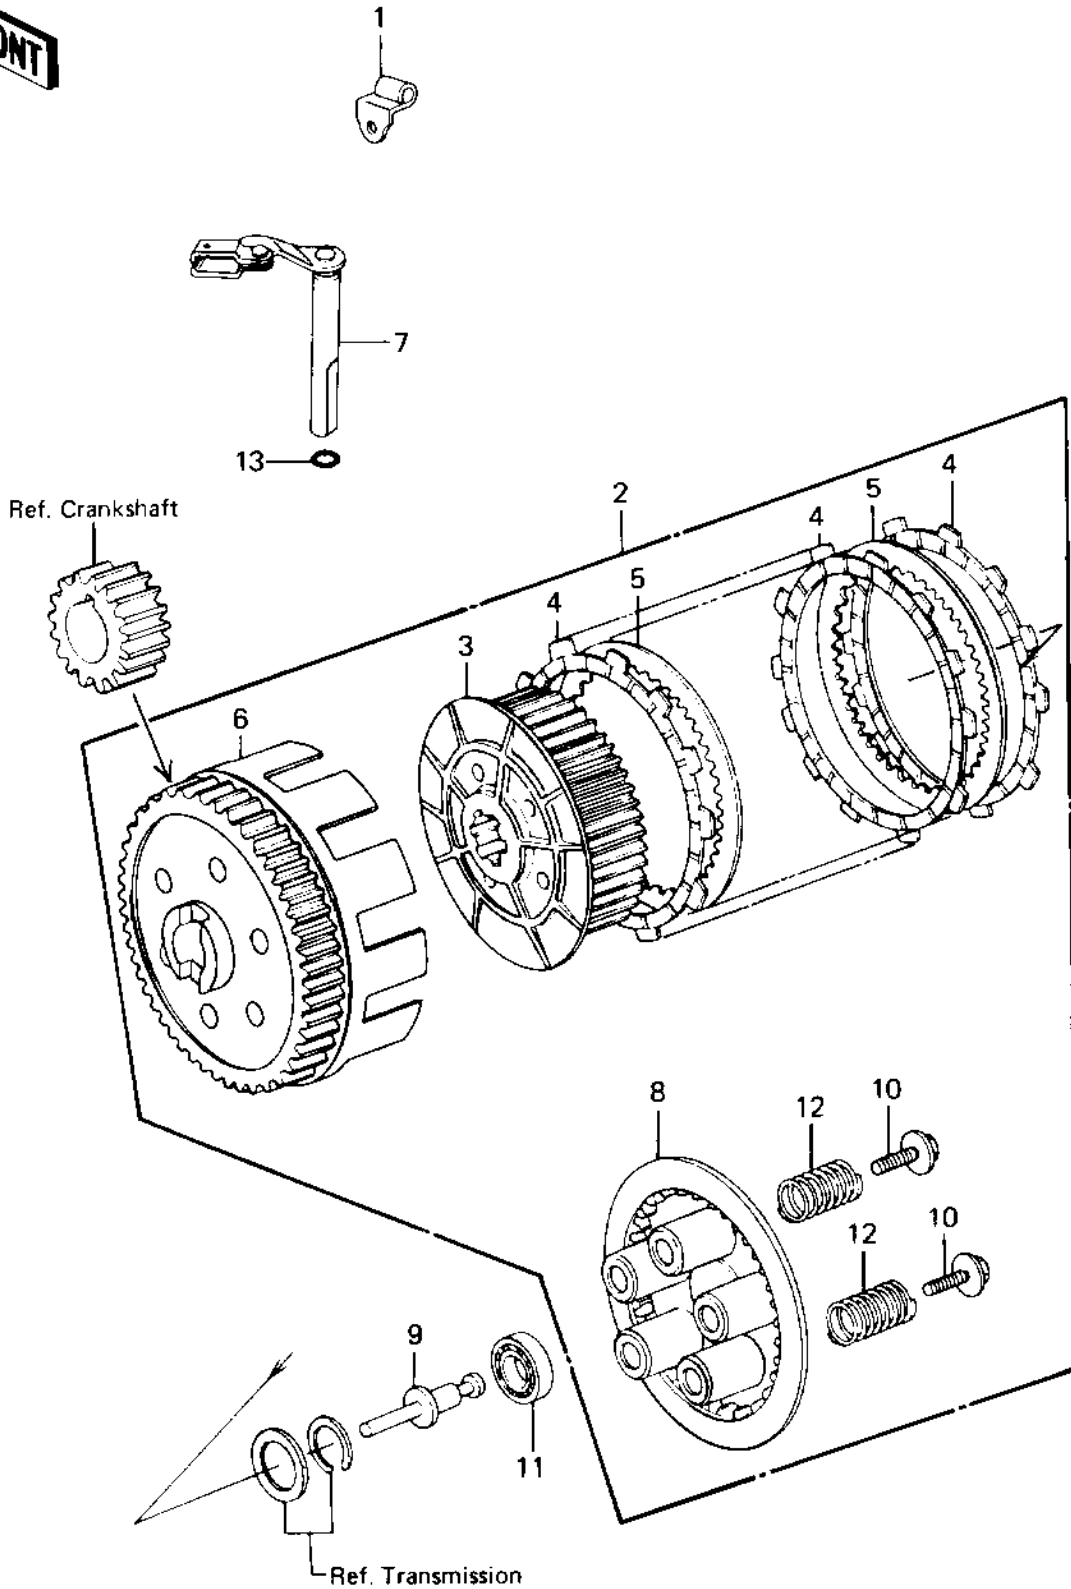

1983 Prairie PARTS DIAGRAM

CLUTCH ('83 C1)

E1350-0056

1983 Prairie PARTS LIST

CLUTCH ('83 C1)

ITEM NAME	PART NUMBER	QUANTITY
BRACKET,CLUTCH CABLE (Ref # 1)	11045-1081	1
CLUTCH-ASSY (Ref # 2)	13081-1068	1
HUB,CLUTCH (Ref # 3)	13087-1001	1
PLATE,CLUTCH FRICTION (Ref # 4)	13088-1008	1
PLATE CLUTCH STEEL (Ref # 5)	13089-013	1
HOUSING,CLUTCH (Ref # 6)	13095-1015	1
RELEASE,CLUTCH (Ref # 7)	13102-1011	1
PLATE-CLUTCH OPERATIN (Ref # 8)	13187-1008	1
ROD,CLUTCH PUSH (Ref # 9)	46102-1033	1
BOLT,CLUTCH SPRING,6X (Ref # 10)	92001-1576	1
BEARING-BALL (Ref # 11)	92045-1235	1
SPRING-CLUTCH (Ref # 12)	92081-083	1
"O" RING,9MM (Ref # 13)	670B1509	1