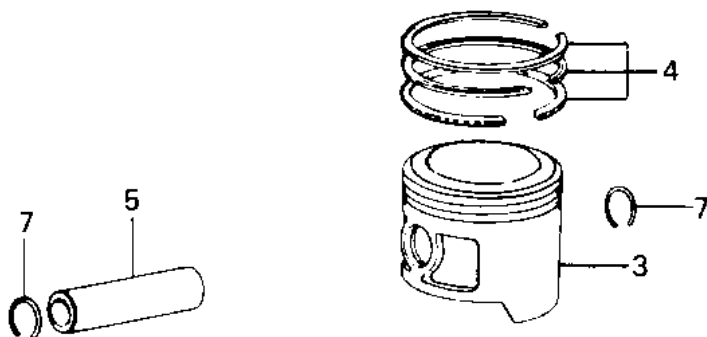

## 1983 Prairie PARTS DIAGRAM

CYLINDER/PISTON ('83 C1)

E1120-0039

## 1983 Prairie PARTS LIST

CYLINDER/PISTON ('83 C1)

ITEM NAME	PART NUMBER	QUANTITY
CYLINDER-ENGINE (Ref # 1)	11005-1331	1
GASKET,CYLINDER BASE (Ref # 2)	11009-043	1
PISTON-ENGINE,STD (Ref # 3)	13001-1101	1
PISTON-ENGINE L,O/S 0 (Ref # 3)	13029-1048	1
PISTON-ENGINE LL,O/S (Ref # 3)	13027-1047	1
RING-SET-PISTON (Ref # 4)	13008-1011	1
RING-SET PISTON L,O/S (Ref # 4)	13025-1014	1
RING-SET PISTON LL,O/ (Ref # 4)	13024-1014	1
PIN-PISTON (Ref # 5)	13002-1013	1
BOLT (Ref # 6)	92003-202	1
CIRCLIP,PISTON PIN (Ref # 7)	92036-021	1
PIN,DOWEL,10X8.2X14 (Ref # 8)	92043-1037	1