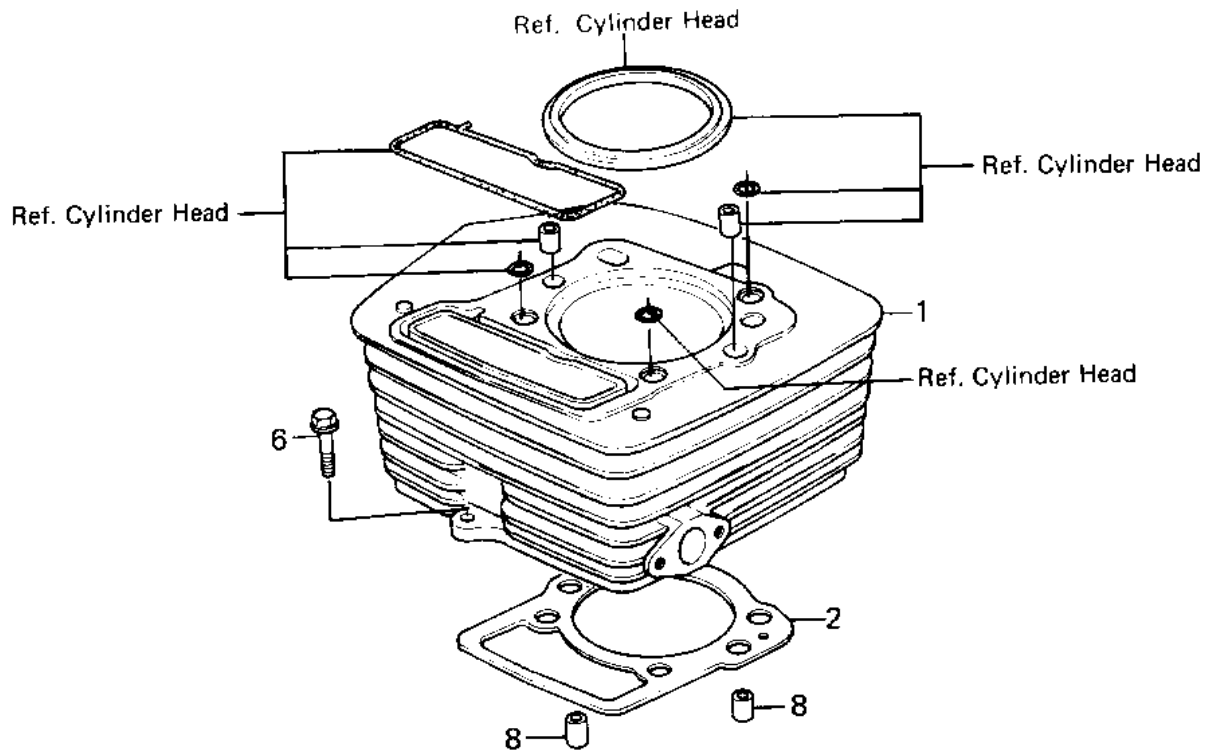

1983 Prairie PARTS DIAGRAM

CYLINDER/PISTON ('83 C1)

E1120-0039

1983 Prairie PARTS LIST

CYLINDER/PISTON ('83 C1)

ITEM NAME	PART NUMBER	QUANTITY
CYLINDER-ENGINE (Ref # 1)	11005-1331	1
GASKET,CYLINDER BASE (Ref # 2)	11009-043	1
PISTON-ENGINE,STD (Ref # 3)	13001-1101	1
PISTON-ENGINE L,O/S 0 (Ref # 3)	13029-1048	(1
PISTON-ENGINE LL,O/S (Ref # 3)	13027-1047	(1
RING-SET-PISTON (Ref # 4)	13008-1011	1
RING-SET PISTON L,O/S (Ref # 4)	13025-1014	(1
RING-SET PISTON LL,O/ (Ref # 4)	13024-1014	(1
PIN-PISTON (Ref # 5)	13002-1013	1
BOLT (Ref # 6)	92003-202	1
CIRCLIP,PISTON PIN (Ref # 7)	92036-021	2
PIN,DOWEL,10X8.2X14 (Ref # 8)	92043-1037	2