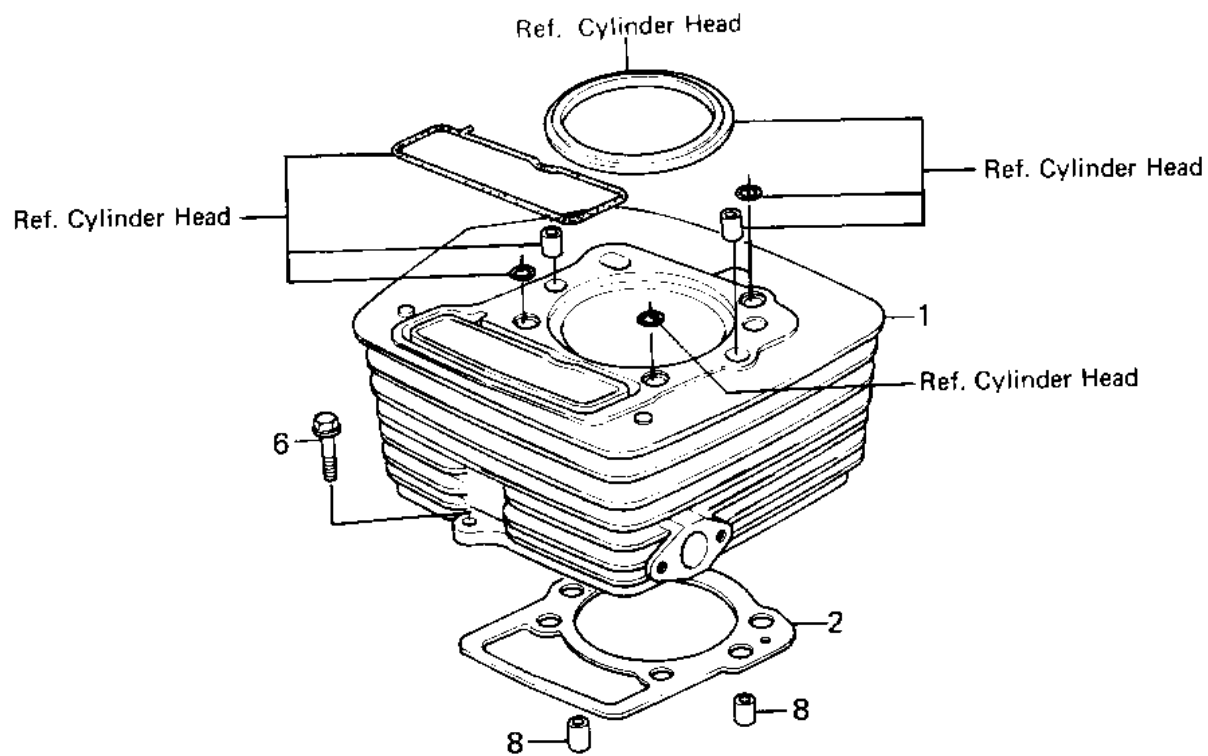

## 1983 Prairie PARTS DIAGRAM

CYLINDER/PISTON ('83 C1)

E1120-0039

## 1983 Prairie PARTS LIST

CYLINDER/PISTON ('83 C1)

ITEM NAME	PART NUMBER	QUANTITY
CYLINDER-ENGINE (Ref # 1)	11005-1331	1
GASKET,CYLINDER BASE (Ref # 2)	11009-043	1
PISTON-ENGINE,STD (Ref # 3)	13001-1101	1
PISTON-ENGINE L,O/S 0 (Ref # 3)	13029-1048	1
PISTON-ENGINE LL,O/S (Ref # 3)	13027-1047	1
RING-SET-PISTON (Ref # 4)	13008-1011	1
RING-SET PISTON L,O/S (Ref # 4)	13025-1014	1
RING-SET PISTON LL,O/ (Ref # 4)	13024-1014	1
PIN-PISTON (Ref # 5)	13002-1013	1
BOLT (Ref # 6)	92003-202	1
CIRCLIP,PISTON PIN (Ref # 7)	92036-021	1
PIN,DOWEL,10X8.2X14 (Ref # 8)	92043-1037	1