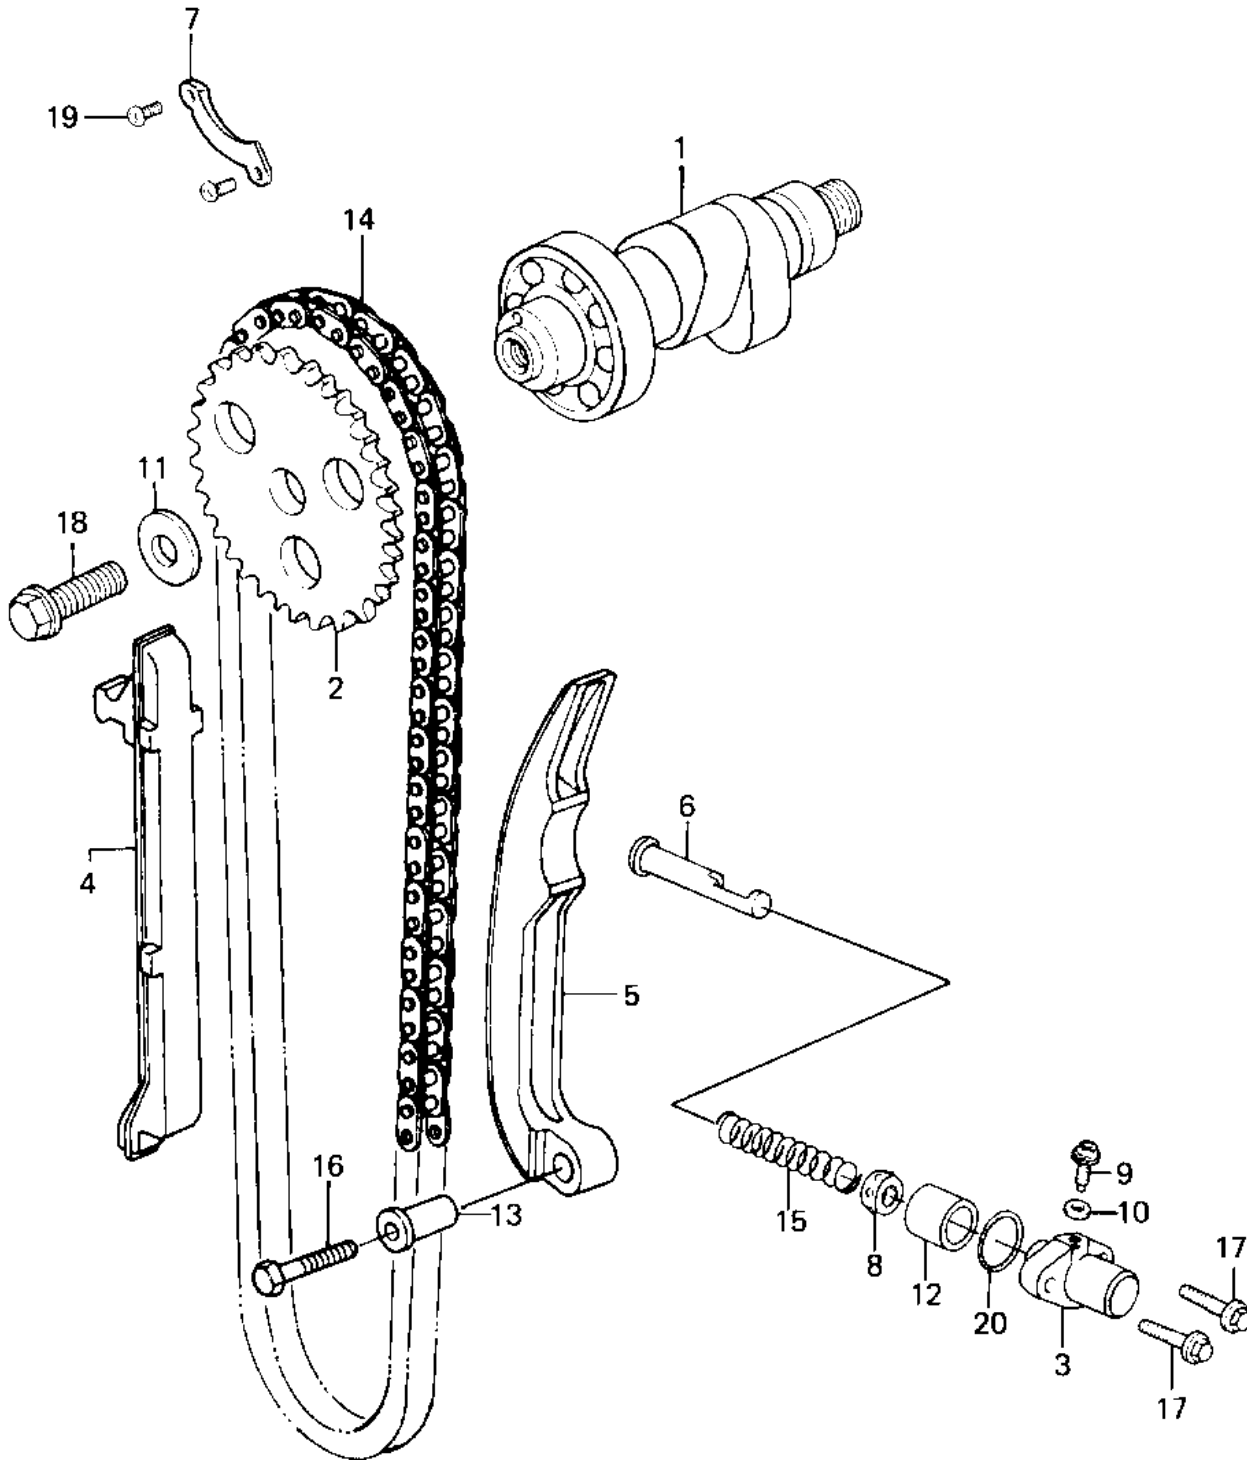

1983 Prairie PARTS DIAGRAM

CAMSHAFT/CHAIN/TENSIONER ('83 C1)

F1230-00.30

1983 Prairie PARTS LIST

CAMSHAFT/CHAIN/TENSIONER ('83 C1)

ITEM NAME	PART NUMBER	QUANTITY
CAMSHAFT-VALVE (Ref # 1)	12044-1053	1
SPROCKET,CAM CHAIN,32 (Ref # 2)	12046-1037	1
TENSIONER,CAM CHAIN (Ref # 3)	12049-1055	1
SLIPER,CAM CHAIN (Ref # 4)	12053-023	1
SLIPER,CAM CHAIN (Ref # 5)	12053-024	1
ROD,PUSH,CAM CHAIN (Ref # 6)	13116-1019	1
PLATE-POSITION (Ref # 7)	14014-1030	1
RETAINER (Ref # 8)	14020-1002	1
BELT,TENSIONER ADJUST (Ref # 9)	92001-1155	1
WASHER OIL PUMP BANJO (Ref # 10)	92022-077	1
WASHER,10X22X3 (Ref # 11)	92022-1365	1
COLLAR,TENSIONER (Ref # 12)	92027-1273	1
COLLAR (Ref # 13)	92027-155	1
CHAIN,CAM (Ref # 14)	21070-013	1
SPRING,TENSIONER (Ref # 15)	92081-1105	1
BOLT-UPSET,6X30 (Ref # 16)	112G0630	1
BOLT-FLANGED,6X25 (Ref # 17)	130G0625	2
BOLT-FLANGED,10X25 (Ref # 18)	130G1025	1
SCREW PAN HEAD 6X10 (Ref # 19)	220B0610	2
"0" RING,21MM (Ref # 20)	670B2021	1