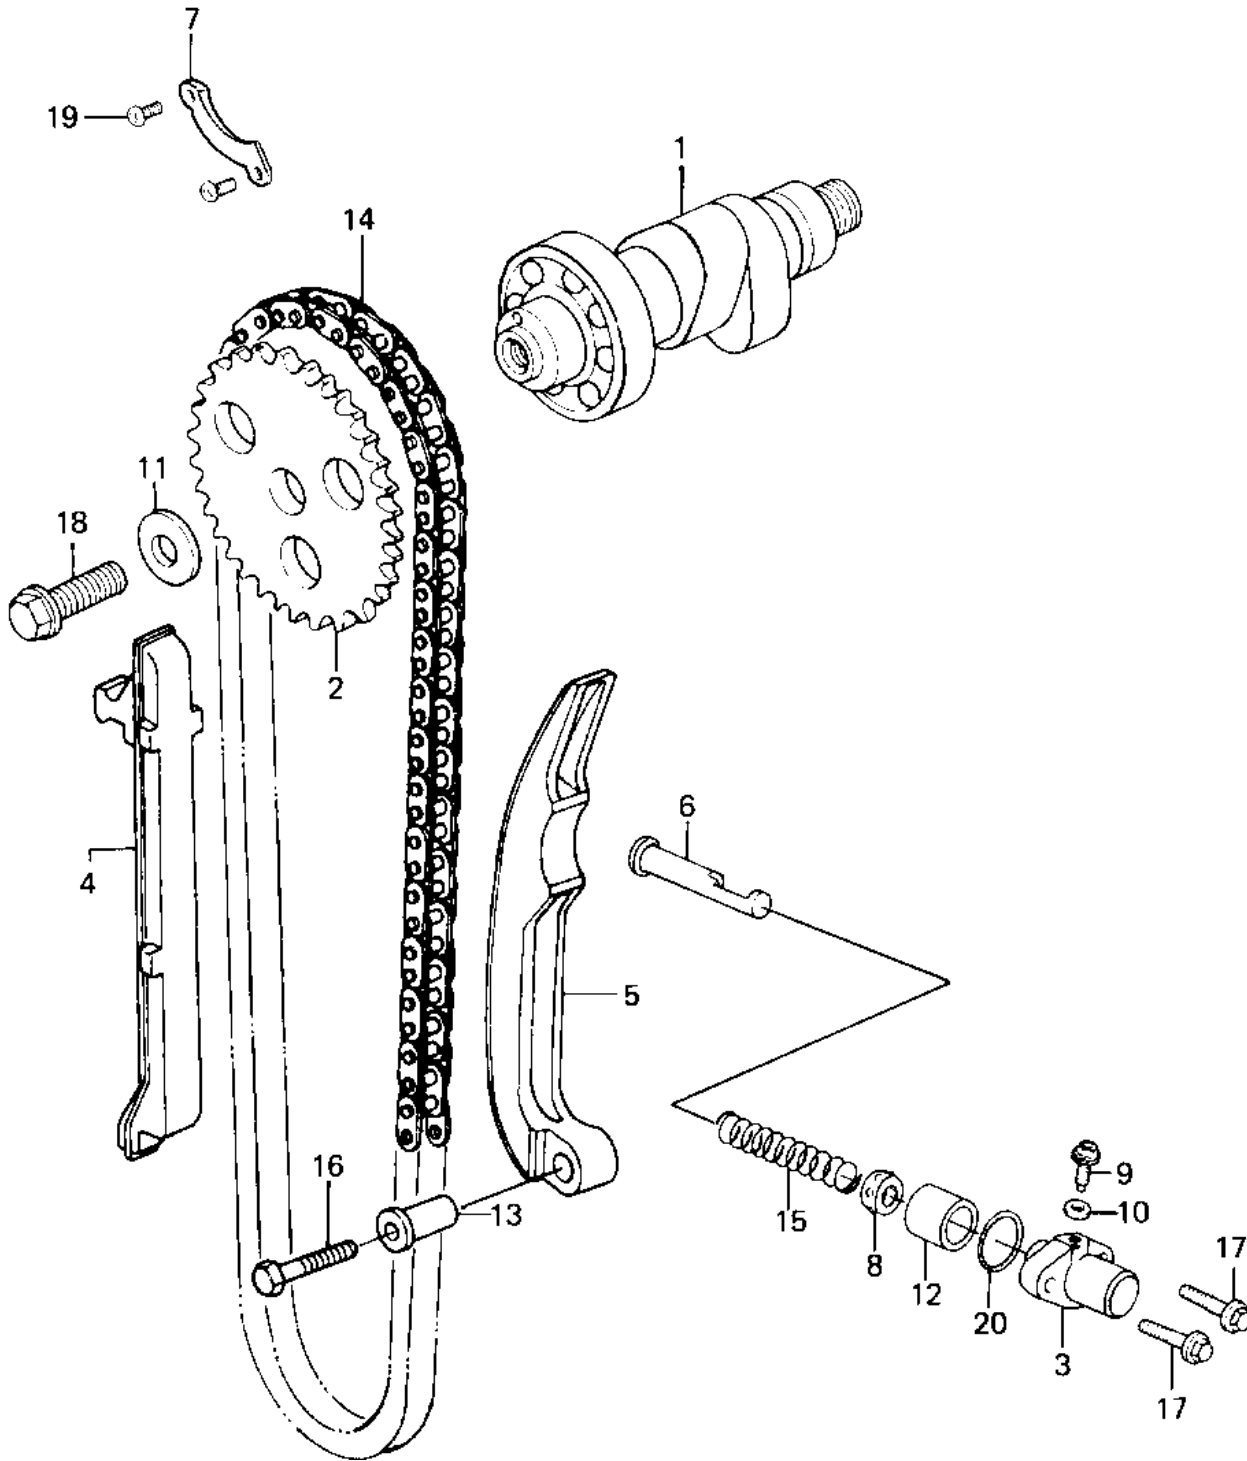

1983 Prairie PARTS DIAGRAM

CAMSHAFT/CHAIN/TENSIONER ('83 C1)

11230-0030

1983 Prairie PARTS LIST

CAMSHAFT/CHAIN/TENSIONER ('83 C1)

ITEM NAME	PART NUMBER	QUANTITY
CAMSHAFT-VALVE (Ref # 1)	12044-1053	1
SPROCKET,CAM CHAIN,32 (Ref # 2)	12046-1037	1
TENSIONER,CAM CHAIN (Ref # 3)	12049-1055	1
SLIPER,CAM CHAIN (Ref # 4)	12053-023	1
SLIPER,CAM CHAIN (Ref # 5)	12053-024	1
ROD,PUSH,CAM CHAIN (Ref # 6)	13116-1019	1
PLATE-POSITION (Ref # 7)	14014-1030	1
RETAINER (Ref # 8)	14020-1002	1
BELT,TENSIONER ADJUST (Ref # 9)	92001-1155	1
WASHER OIL PUMP BANJO (Ref # 10)	92022-077	1
WASHER,10X22X3 (Ref # 11)	92022-1365	1
COLLAR,TENSIONER (Ref # 12)	92027-1273	1
COLLAR (Ref # 13)	92027-155	1
CHAIN,CAM (Ref # 14)	21070-013	1
SPRING,TENSIONER (Ref # 15)	92081-1105	1
BOLT-UPSET,6X30 (Ref # 16)	112G0630	1
BOLT-FLANGED,6X25 (Ref # 17)	130G0625	1
BOLT-FLANGED,10X25 (Ref # 18)	130G1025	1
SCREW PAN HEAD 6X10 (Ref # 19)	220B0610	1
"O" RING,21MM (Ref # 20)	670B2021	1